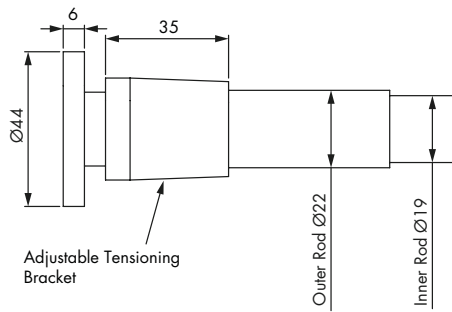

Shower Curtain Telescopic Rod 6ft (1100-1830mm) INSTAD101000PG

Specification

Finish	Chrome
Dimensions	1100(h) x 44(w) mm
Weight	0.4kg

Features

Extension	Rod length extends from 1100-1830mm
Fixing	Firm, self-supporting rod. Unique screw action ensures a secure fit
Installation	Easy to fit, no tools required

Key Features + Benefits

Easy Installation

Screw Action for Secure Fit

Telescopic Rod Size

Certifications + Accreditations

Croydex

Central Way, Andover, Hampshire SP10 5AW. Tel: 01264 365881 Email: sales@croydex.co.uk