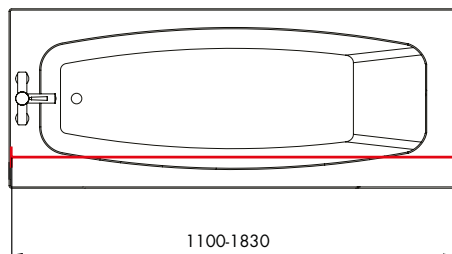

Shower Curtain Telescopic Rod 6ft (1100-1830mm) INSTAD101000PG

Specification

Finish	Chrome
Dimensions	1100(h) x 44(w) mm
Weight	0.4kg

Features

Extension	Rod length extends from 1100-1830mm
Fixing	Firm, self-supporting rod. Unique screw action ensures a secure fit
Installation	Easy to fit, no tools required

Key Features + Benefits

Easy Installation

Screw Action for Secure Fit

Telescopic Rod Size

Certifications + Accreditations

Croydex

Central Way, Andover, Hampshire SP10 5AW. Tel: 01264 365881 Email: sales@croydex.co.uk