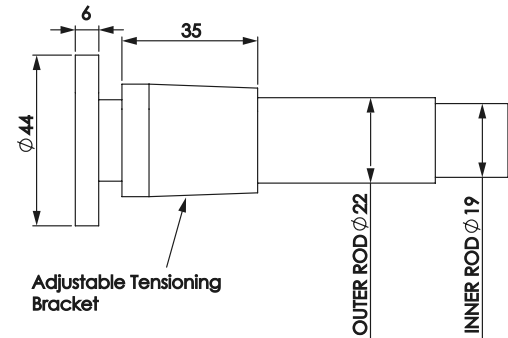

RODS & RAILS

1100 - 1800mm Telescopic Rod, Chrome, 22mm diameter

INSTAD101000PG

- 6ft Telescopic Shower Rod
- Length extends from 106cm to 183cm
- Firm, self-supporting rod
- Easy to fit, no tools required

Easy To Install

1. Grasp the two sections of rod firmly and unlock mechanism by twisting in opposite directions.

3. Further extend the rod to ensure a tight fit and twist to lock.

2. Extend rod to desired length and place in position between the two walls.

4. To obtain a very tight fit between walls, unscrew the plastic bracket.

Note: To allow for easy adjustment the adjustable bracket is not permanently attached to the rod and it is possible that it may become detached in transit. If so, simply replace the bracket on the end of the wider tube.

Please take care when fitting to avoid any damage to surfaces.

INNOVATION

N/A