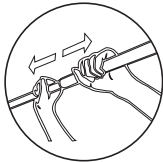

## INSTAD101000PG

- 6ft Telescopic Shower Rod
- Length extends from 106cm to 183cm
- Firm, self-supporting rod
- Easy to fit, no tools required

### Easy To Install

1. Grasp the two sections of rod firmly and unlock mechanism by twisting in opposite directions.

3. Further extend the rod to ensure a tight fit and twist to lock.

2. Extend rod to desired length and place in position between the two walls.

4. To obtain a very tight fit between walls, unscrew the plastic bracket.

Note: To allow for easy adjustment the adjustable bracket is not permanently attached to the rod and it is possible that it may become detached in transit. If so, simply replace the bracket on the end of the wider tube.