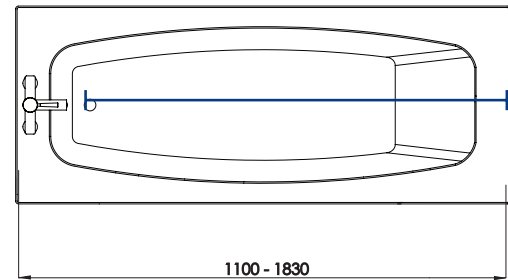

RODS & RAILS

1100 - 1800mm Telescopic Rod, Chrome, 22mm diameter

INSTAD101000PG

- 6ft Telescopic Shower Rod
- Length extends from 106cm to 183cm
- Firm, self-supporting rod
- Easy to fit, no tools required

Easy To Install

1. Grasp the two sections of rod firmly and unlock mechanism by twisting in opposite directions.

3. Further extend the rod to ensure a tight fit and twist to lock.

2. Extend rod to desired length and place in position between the two walls.

4. To obtain a very tight fit between walls, unscrew the plastic bracket.

Note: To allow for easy adjustment the adjustable bracket is not permanently attached to the rod and it is possible that it may become detached in transit. If so, simply replace the bracket on the end of the wider tube.

Please take care when fitting to avoid any damage to surfaces.

INNOVATION

N/A