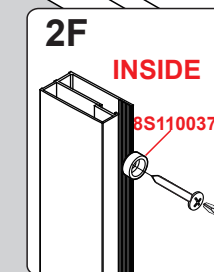

INSTINCT®
FRAMELESS

SLIDING DOOR & SIDE PANEL PANEL

INSTALLATION GUIDE

If you install the product in a way that differs from this manual this will void all guarantees. Before installation check that the product meets all your requirements and is not damaged. By proceeding with installation, you accept the condition of the product. the wall plugs supplied with the installation kit are for use in solid walls .Hollow or ‘ stud partition ’ walls will require alternative fixings. Please consult your local hardware supplier for the correct type.

No.	Qty	Part No.	No.	Qty	Part No.	No.	Qty	Part No.
①	2	A01S0509	⑬	2	A01S0138	⑳	1	A09S0019-N
②	1	A09S0036-N	⑭	2	A01S0504	㉑	1	A09S0048-N
③	11	A01S0507	⑮	3+2	A09S0009	㉒	1	B
④	2	A01S0501	⑯	2	A01S0125	㉓	1	A09S0015
⑤	2	A01S0506	⑰	3	A09S0051	㉔	1	A09S0013/A09S0014
⑥	1	B	⑱	1	A09S0016 /A09S0017	㉕	1	A09S0004/A09S0005
⑦	8	8S110037	㉒	1	A09S0001-N/A09S0002-N	㉖	1	A09S0018
⑧	11	A01S0508	㉓	1	A09S0006/A09S0007	㉗	1	A09S0020/A09S0021
⑨	1	A09S0040-N	㉔	2	A09S0010	㉘	1	A01S0170
⑩	1	A01S0510	㉕	1	A01S0510	㉙	1	A01S0235
⑪	2	A09S0057	㉖	1		㉚	1	A09S0015
⑫	2	A01S0140	㉗	2	A01S0050	㉛	1	D

1

2

Size	X
800	765-790
900	865-890
1000	965-990

Size	Y
1200	1170-1200
1400	1370-1400
1600	1570-1600
1700	1670-1700

5.

6.