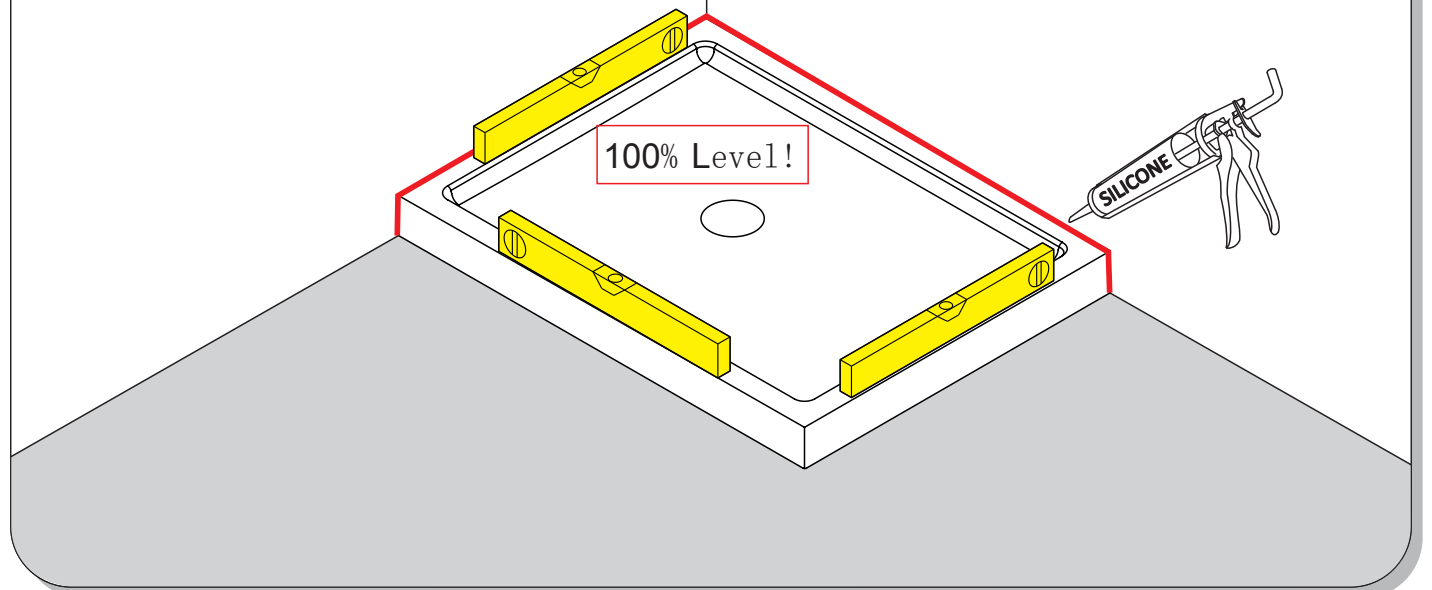

INSTINCT®
FRAMELESS

SLIDING DOOR & SIDE PANEL PANEL

INSTALLATION GUIDE

If you install the product in a way that differs from this manual this will void all guarantees. Before installation check that the product meets all your requirements and is not damaged. By proceeding with installation, you accept the condition of the product. the wall plugs supplied with the installation kit are for use in solid walls .Hollow or ‘ stud partition ’ walls will require alternative fixings. Please consult your local hardware supplier for the correct type.

No.	Qty	Part No.	No.	Qty	Part No.	No.	Qty	Part No.
①	2	A01S0509	⑬	2	A01S0138	⑳	1	A09S0019-N
②	1	A09S0036-N	⑭	2	A01S0504	㉑	1	A09S0048-N
③	11	A01S0507	⑮	3+2	A09S0009	㉒	1	B
④	2	A01S0501	⑯	2	A01S0125	㉓	1	A09S0015
⑤	2	A01S0506	⑰	3	A09S0051	㉔	1	A09S0013/A09S0014
⑥	1	B	⑱	1	A09S0016 /A09S0017	㉕	1	A09S0004/A09S0005
⑦	8	8S110037	㉒	1	A09S0001-N/A09S0002-N	㉖	1	A09S0018
⑧	11	A01S0508	㉓	1	A09S0006/A09S0007	㉗	1	A09S0020/A09S0021
⑨	1	A09S0040-N	㉔	2	A09S0010	㉘	1	A01S0170
⑩	1	A01S0510	㉕	1	A01S0510	㉙	1	A01S0235
⑪	2	A09S0057	㉖	1		㉚	1	A09S0015
⑫	2	A01S0140	㉗	2	A01S0050	㉛	1	D

1

2

Size	X
800	765-790
900	865-890
1000	965-990

Size	Y
1200	1170-1200
1400	1370-1400
1600	1570-1600
1700	1670-1700

5.

6.