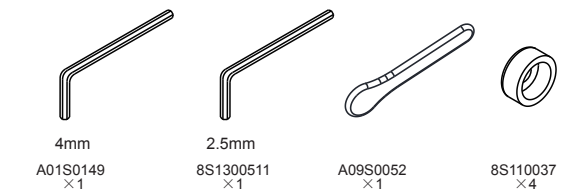

INSTINCT®
FRAMELESS

SLIDING DOOR & SIDE PANEL PANEL

INSTALLATION GUIDE

If you install the product in a way that differs from this manual this will void all guarantees. Before installation check that the product meets all your requirements and is not damaged. By proceeding with installation, you accept the condition of the product. the wall plugs supplied with the installation kit are for use in solid walls .Hollow or ‘ stud partition ’ walls will require alternative fixings. Please consult your local hardware supplier for the correct type.

No.	Qty	Part No.	No.	Qty	Part No.	No.	Qty	Part No.
①	2	A01S0509	⑬	2	A01S0138	⑳	1	A09S0019-N
②	1	A09S0036-N	⑭	2	A01S0504	㉑	1	A09S0048-N
③	11	A01S0507	⑮	3+2	A09S0009	㉒	1	B
④	2	A01S0501	⑯	2	A01S0125	㉓	1	A09S0015
⑤	2	A01S0506	⑰	3	A09S0051	㉔	1	A09S0013/A09S0014
⑥	1	B	⑱	1	A09S0016 /A09S0017	㉕	1	A09S0004/A09S0005
⑦	8	8S110037	㉒	1	A09S0001-N/A09S0002-N	㉖	1	A09S0018
⑧	11	A01S0508	㉓	1	A09S0006/A09S0007	㉗	1	A09S0020/A09S0021
⑨	1	A09S0040-N	㉔	2	A09S0010	㉘	1	A01S0170
⑩	1	A01S0510	㉕	1	A01S0510	㉙	1	A01S0235
⑪	2	A09S0057	㉖	1		㉚	1	A09S0015
⑫	2	A01S0140	㉗	2	A01S0050	㉛	1	D

1

2

Size	X
800	765-790
900	865-890
1000	965-990

Size	Y
1200	1170-1200
1400	1370-1400
1600	1570-1600
1700	1670-1700

5.

6.