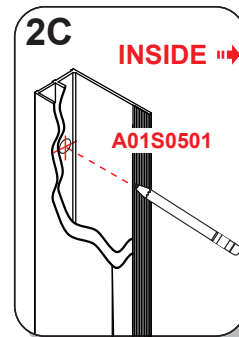

INSTINCT®
FRAMELESS

SLIDING DOOR & SIDE PANEL PANEL

INSTALLATION GUIDE

If you install the product in a way that differs from this manual this will void all guarantees. Before installation check that the product meets all your requirements and is not damaged. By proceeding with installation, you accept the condition of the product. the wall plugs supplied with the installation kit are for use in solid walls .Hollow or ‘ stud partition ’ walls will require alternative fixings. Please consult your local hardware supplier for the correct type.

No.	Qty	Part No.	No.	Qty	Part No.	No.	Qty	Part No.
①	2	A01S0509	⑬	2	A01S0138	⑳	1	A09S0019-N
②	1	A09S0036-N	⑭	2	A01S0504	㉑	1	A09S0048-N
③	11	A01S0507	⑮	3+2	A09S0009	㉒	1	B
④	2	A01S0501	⑯	2	A01S0125	㉓	1	A09S0015
⑤	2	A01S0506	⑰	3	A09S0051	㉔	1	A09S0013/A09S0014
⑥	1	B	⑱	1	A09S0016 /A09S0017	㉕	1	A09S0004/A09S0005
⑦	8	8S110037	㉒	1	A09S0001-N/A09S0002-N	㉖	1	A09S0018
⑧	11	A01S0508	㉓	1	A09S0006/A09S0007	㉗	1	A09S0020/A09S0021
⑨	1	A09S0040-N	㉔	2	A09S0010	㉘	1	A01S0170
⑩	1	A01S0510	㉕	1	A01S0510	㉙	1	A01S0235
⑪	2	A09S0057	㉖	1		㉚	1	A09S0015
⑫	2	A01S0140	㉗	2	A01S0050	㉛	1	D

1

2

Size	X
800	765-790
900	865-890
1000	965-990

Size	Y
1200	1170-1200
1400	1370-1400
1600	1570-1600
1700	1670-1700

5.

6.