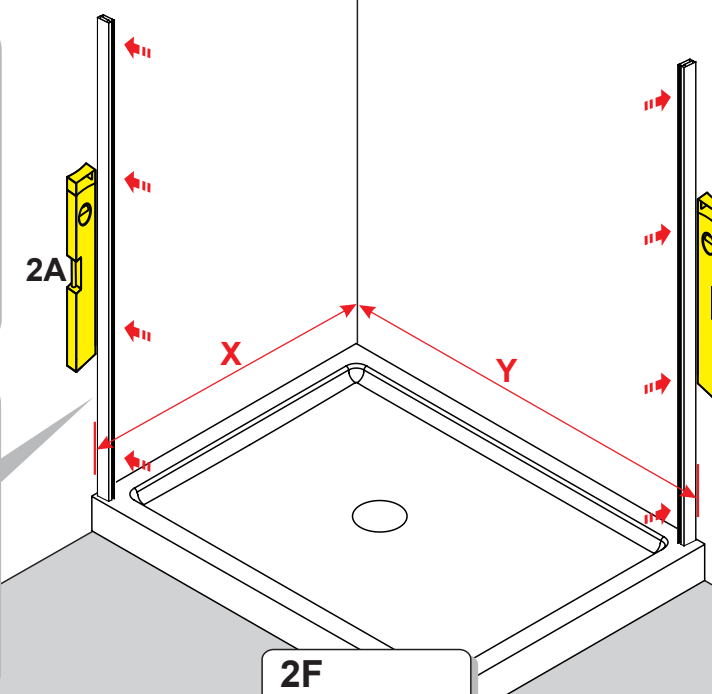

INSTINCT®
FRAMELESS

SLIDING DOOR & SIDE PANEL PANEL

INSTALLATION GUIDE

If you install the product in a way that differs from this manual this will void all guarantees. Before installation check that the product meets all your requirements and is not damaged. By proceeding with installation, you accept the condition of the product. the wall plugs supplied with the installation kit are for use in solid walls .Hollow or ‘ stud partition ’ walls will require alternative fixings. Please consult your local hardware supplier for the correct type.

No.	Qty	Part No.	No.	Qty	Part No.	No.	Qty	Part No.
①	2	A01S0509	⑬	2	A01S0138	⑳	1	A09S0019-N
②	1	A09S0036-N	⑭	2	A01S0504	㉑	1	A09S0048-N
③	11	A01S0507	⑮	3+2	A09S0009	㉒	1	B
④	2	A01S0501	⑯	2	A01S0125	㉓	1	A09S0015
⑤	2	A01S0506	⑰	3	A09S0051	㉔	1	A09S0013/A09S0014
⑥	1	B	⑱	1	A09S0016 /A09S0017	㉕	1	A09S0004/A09S0005
⑦	8	8S110037	㉒	1	A09S0001-N/A09S0002-N	㉖	1	A09S0018
⑧	11	A01S0508	㉓	1	A09S0006/A09S0007	㉗	1	A09S0020/A09S0021
⑨	1	A09S0040-N	㉔	2	A09S0010	㉘	1	A01S0170
⑩	1	A01S0510	㉕	1	A01S0510	㉙	1	A01S0235
⑪	2	A09S0057	㉖	1		㉚	1	A09S0015
⑫	2	A01S0140	㉗	2	A01S0050	㉛	1	D

1

2

Size	X
800	765-790
900	865-890
1000	965-990

Size	Y
1200	1170-1200
1400	1370-1400
1600	1570-1600
1700	1670-1700

5.

6.