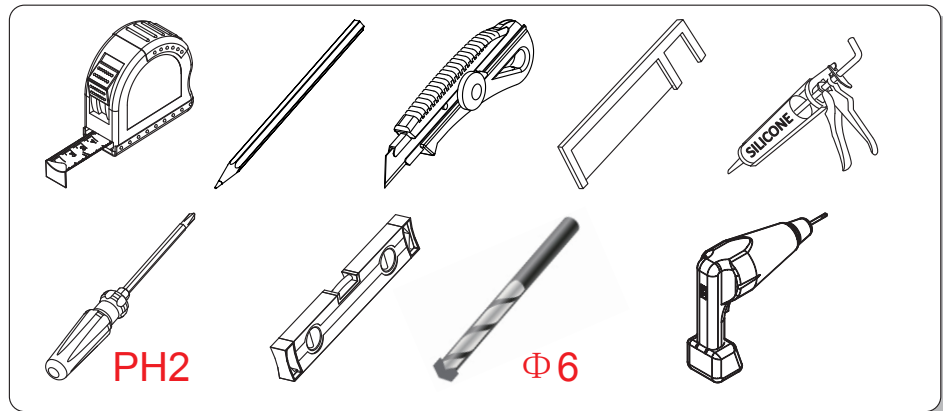

INSTINCT®
FRAMELESS

SLIDING DOOR & SIDE PANEL PANEL

INSTALLATION GUIDE

If you install the product in a way that differs from this manual this will void all guarantees. Before installation check that the product meets all your requirements and is not damaged. By proceeding with installation, you accept the condition of the product. the wall plugs supplied with the installation kit are for use in solid walls .Hollow or ‘ stud partition ’ walls will require alternative fixings. Please consult your local hardware supplier for the correct type.

No.	Qty	Part No.	No.	Qty	Part No.	No.	Qty	Part No.
①	2	A01S0509	⑬	2	A01S0138	⑳	1	A09S0019-N
②	1	A09S0036-N	⑭	2	A01S0504	㉑	1	A09S0048-N
③	11	A01S0507	⑮	3+2	A09S0009	㉒	1	B
④	2	A01S0501	⑯	2	A01S0125	㉓	1	A09S0015
⑤	2	A01S0506	⑰	3	A09S0051	㉔	1	A09S0013/A09S0014
⑥	1	B	⑱	1	A09S0016 /A09S0017	㉕	1	A09S0004/A09S0005
⑦	8	8S110037	㉒	1	A09S0001-N/A09S0002-N	㉖	1	A09S0018
⑧	11	A01S0508	㉓	1	A09S0006/A09S0007	㉗	1	A09S0020/A09S0021
⑨	1	A09S0040-N	㉔	2	A09S0010	㉘	1	A01S0170
⑩	1	A01S0510	㉕	1	A01S0510	㉙	1	A01S0235
⑪	2	A09S0057	㉖	1		㉚	1	A09S0015
⑫	2	A01S0140	㉗	2	A01S0050	㉛	1	D

1

2

Size	X
800	765-790
900	865-890
1000	965-990

Size	Y
1200	1170-1200
1400	1370-1400
1600	1570-1600
1700	1670-1700

5.

6.