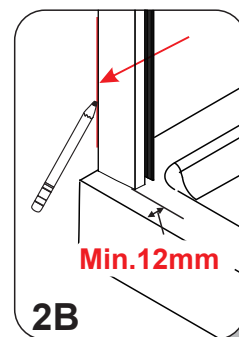

INSTINCT®
FRAMELESS

SLIDING DOOR & SIDE PANEL PANEL

INSTALLATION GUIDE

If you install the product in a way that differs from this manual this will void all guarantees. Before installation check that the product meets all your requirements and is not damaged. By proceeding with installation, you accept the condition of the product. the wall plugs supplied with the installation kit are for use in solid walls .Hollow or ‘ stud partition ’ walls will require alternative fixings. Please consult your local hardware supplier for the correct type.

No.	Qty	Part No.	No.	Qty	Part No.	No.	Qty	Part No.
①	2	A01S0509	⑬	2	A01S0138	⑳	1	A09S0019-N
②	1	A09S0036-N	⑭	2	A01S0504	㉑	1	A09S0048-N
③	11	A01S0507	⑮	3+2	A09S0009	㉒	1	B
④	2	A01S0501	⑯	2	A01S0125	㉓	1	A09S0015
⑤	2	A01S0506	⑰	3	A09S0051	㉔	1	A09S0013/A09S0014
⑥	1	B	⑱	1	A09S0016 /A09S0017	㉕	1	A09S0004/A09S0005
⑦	8	8S110037	㉒	1	A09S0001-N/A09S0002-N	㉖	1	A09S0018
⑧	11	A01S0508	㉓	1	A09S0006/A09S0007	㉗	1	A09S0020/A09S0021
⑨	1	A09S0040-N	㉔	2	A09S0010	㉘	1	A01S0170
⑩	1	A01S0510	㉕	1	A01S0510	㉙	1	A01S0235
⑪	2	A09S0057	㉖	1		㉚	1	A09S0015
⑫	2	A01S0140	㉗	2	A01S0050	㉛	1	D

1

2

Size	X
800	765-790
900	865-890
1000	965-990

Size	Y
1200	1170-1200
1400	1370-1400
1600	1570-1600
1700	1670-1700

5.

6.