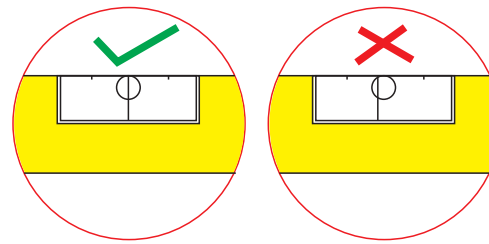

INSTINCT®
FRAMELESS

SLIDING DOOR & SIDE PANEL PANEL

INSTALLATION GUIDE

If you install the product in a way that differs from this manual this will void all guarantees. Before installation check that the product meets all your requirements and is not damaged. By proceeding with installation, you accept the condition of the product. the wall plugs supplied with the installation kit are for use in solid walls .Hollow or ‘ stud partition ’ walls will require alternative fixings. Please consult your local hardware supplier for the correct type.

No.	Qty	Part No.	No.	Qty	Part No.	No.	Qty	Part No.
①	2	A01S0509	⑬	2	A01S0138	⑳	1	A09S0019-N
②	1	A09S0036-N	⑭	2	A01S0504	㉑	1	A09S0048-N
③	11	A01S0507	⑮	3+2	A09S0009	㉒	1	B
④	2	A01S0501	⑯	2	A01S0125	㉓	1	A09S0015
⑤	2	A01S0506	⑰	3	A09S0051	㉔	1	A09S0013/A09S0014
⑥	1	B	⑱	1	A09S0016 /A09S0017	㉕	1	A09S0004/A09S0005
⑦	8	8S110037	㉒	1	A09S0001-N/A09S0002-N	㉖	1	A09S0018
⑧	11	A01S0508	㉓	1	A09S0006/A09S0007	㉗	1	A09S0020/A09S0021
⑨	1	A09S0040-N	㉔	2	A09S0010	㉘	1	A01S0170
⑩	1	A01S0510	㉕	1	A01S0510	㉙	1	A01S0235
⑪	2	A09S0057	㉖	1		㉚	1	A09S0015
⑫	2	A01S0140	㉗	2	A01S0050	㉛	1	D

1

2

Size	X
800	765-790
900	865-890
1000	965-990

Size	Y
1200	1170-1200
1400	1370-1400
1600	1570-1600
1700	1670-1700

5.

6.