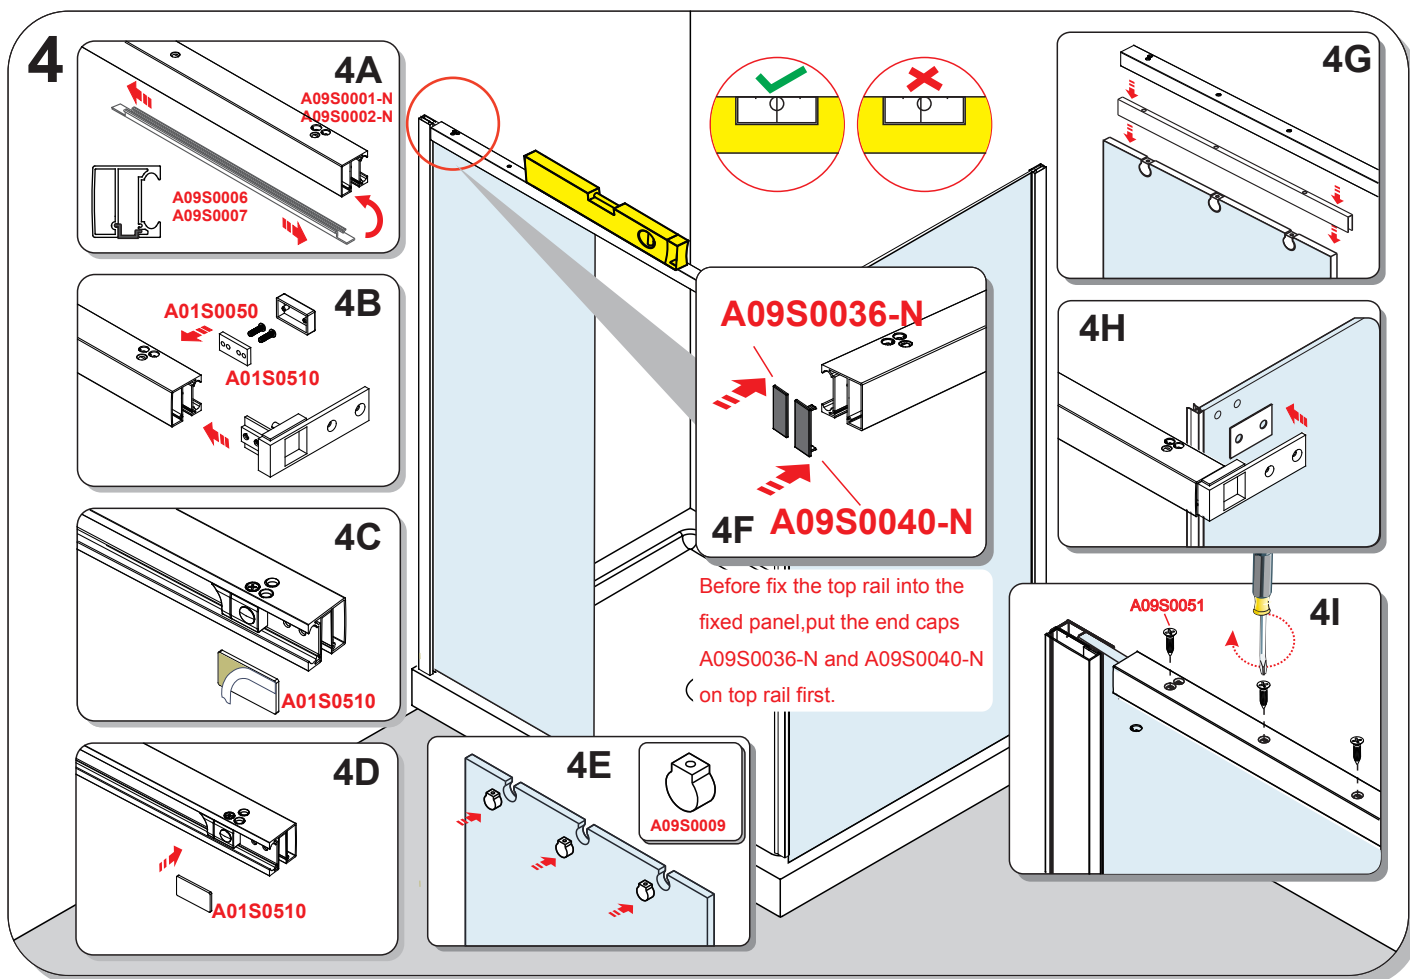

INSTINCT®
FRAMELESS

SLIDING DOOR & SIDE PANEL PANEL

INSTALLATION GUIDE

If you install the product in a way that differs from this manual this will void all guarantees. Before installation check that the product meets all your requirements and is not damaged. By proceeding with installation, you accept the condition of the product. the wall plugs supplied with the installation kit are for use in solid walls .Hollow or ‘ stud partition ’ walls will require alternative fixings. Please consult your local hardware supplier for the correct type.

1

2

Size	X
800	765-790
900	865-890
1000	965-990

Size	Y
1200	1170-1200
1400	1370-1400
1600	1570-1600
1700	1670-1700

5.

6.