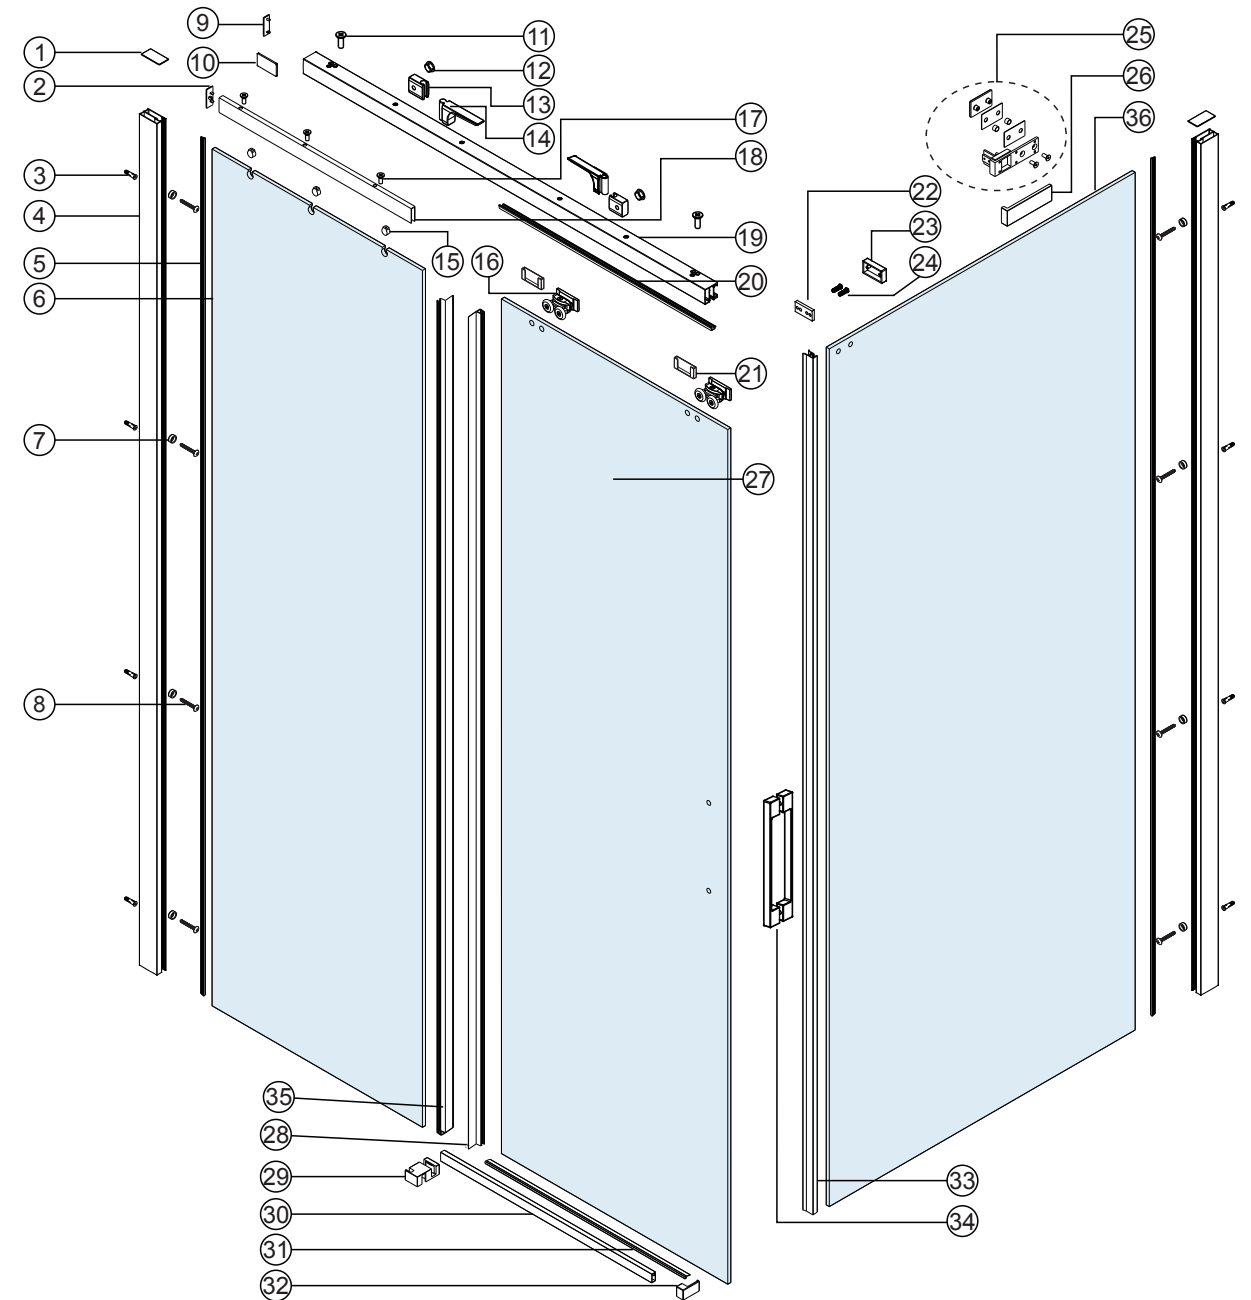

INSTINCT®
FRAMELESS

SLIDING DOOR & SIDE PANEL PANEL

INSTALLATION GUIDE

If you install the product in a way that differs from this manual this will void all guarantees. Before installation check that the product meets all your requirements and is not damaged. By proceeding with installation, you accept the condition of the product. the wall plugs supplied with the installation kit are for use in solid walls .Hollow or ‘ stud partition ’ walls will require alternative fixings. Please consult your local hardware supplier for the correct type.

No.	Qty	Part No.	No.	Qty	Part No.	No.	Qty	Part No.
①	2	A01S0509	⑬	2	A01S0138	⑳	1	A09S0019-N
②	1	A09S0036-N	⑭	2	A01S0504	㉑	1	A09S0048-N
③	11	A01S0507	⑮	3+2	A09S0009	㉒	1	B
④	2	A01S0501	⑯	2	A01S0125	㉓	1	A09S0015
⑤	2	A01S0506	⑰	3	A09S0051	㉔	1	A09S0013/A09S0014
⑥	1	B	⑱	1	A09S0016 /A09S0017	㉕	1	A09S0004/A09S0005
⑦	8	8S110037	㉒	1	A09S0001-N/A09S0002-N	㉖	1	A09S0018
⑧	11	A01S0508	㉓	1	A09S0006/A09S0007	㉗	1	A09S0020/A09S0021
⑨	1	A09S0040-N	㉔	2	A09S0010	㉘	1	A01S0170
⑩	1	A01S0510	㉕	1	A01S0510	㉙	1	A01S0235
⑪	2	A09S0057	㉖	1		㉚	1	A09S0015
⑫	2	A01S0140	㉗	2	A01S0050	㉛	1	D

1

2

Size	X
800	765-790
900	865-890
1000	965-990

Size	Y
1200	1170-1200
1400	1370-1400
1600	1570-1600
1700	1670-1700

5.

6.