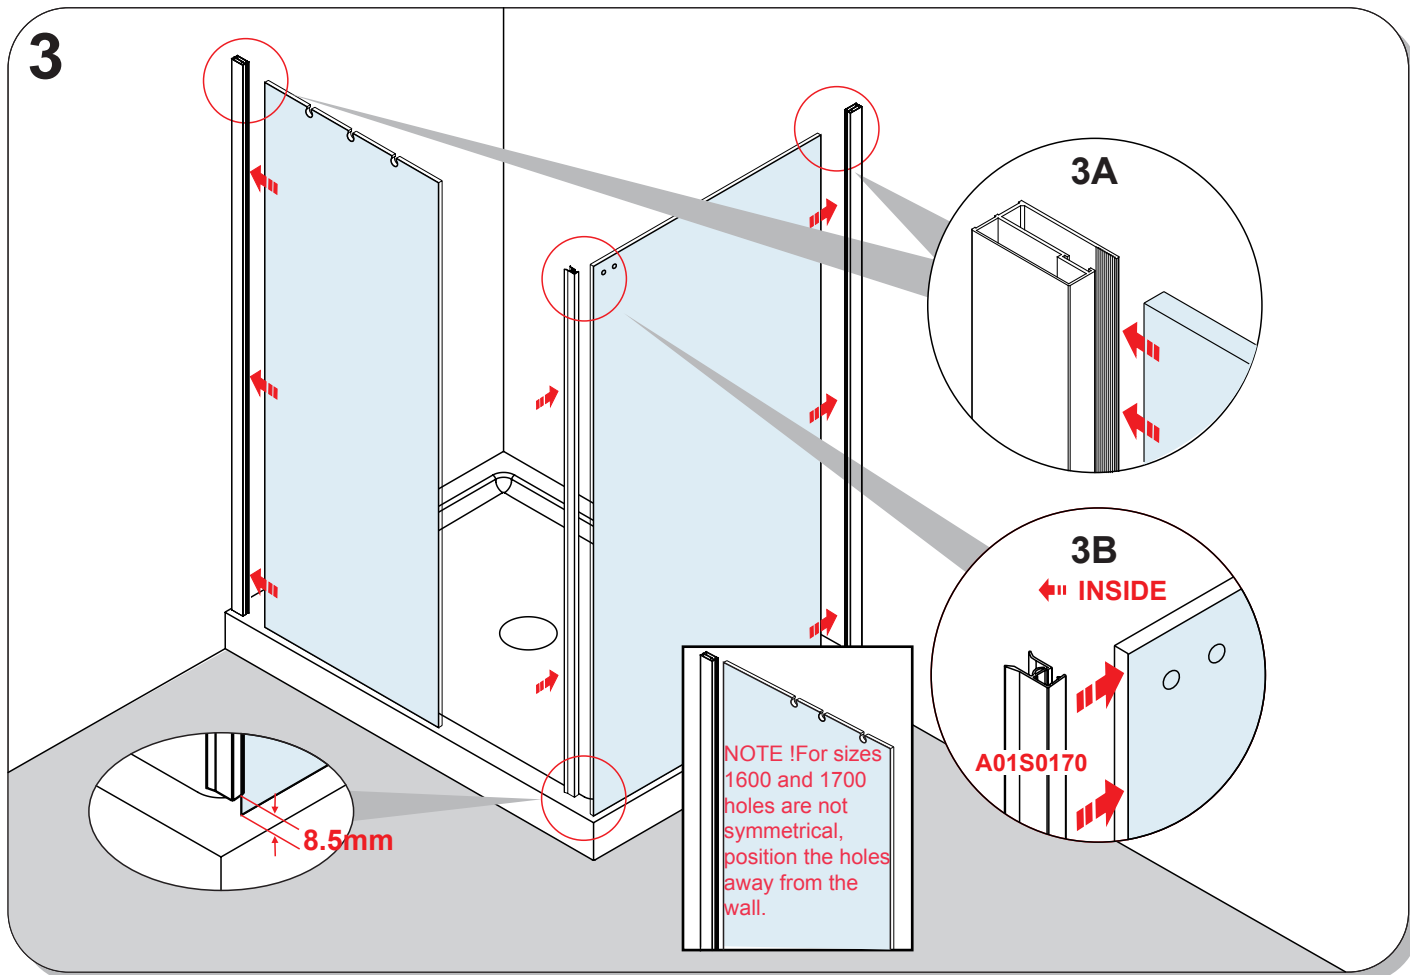

INSTINCT®
FRAMELESS

SLIDING DOOR & SIDE PANEL PANEL

INSTALLATION GUIDE

If you install the product in a way that differs from this manual this will void all guarantees. Before installation check that the product meets all your requirements and is not damaged. By proceeding with installation, you accept the condition of the product. the wall plugs supplied with the installation kit are for use in solid walls .Hollow or ‘ stud partition ’ walls will require alternative fixings. Please consult your local hardware supplier for the correct type.

1

2

Size	X
800	765-790
900	865-890
1000	965-990

Size	Y
1200	1170-1200
1400	1370-1400
1600	1570-1600
1700	1670-1700

5.

6.