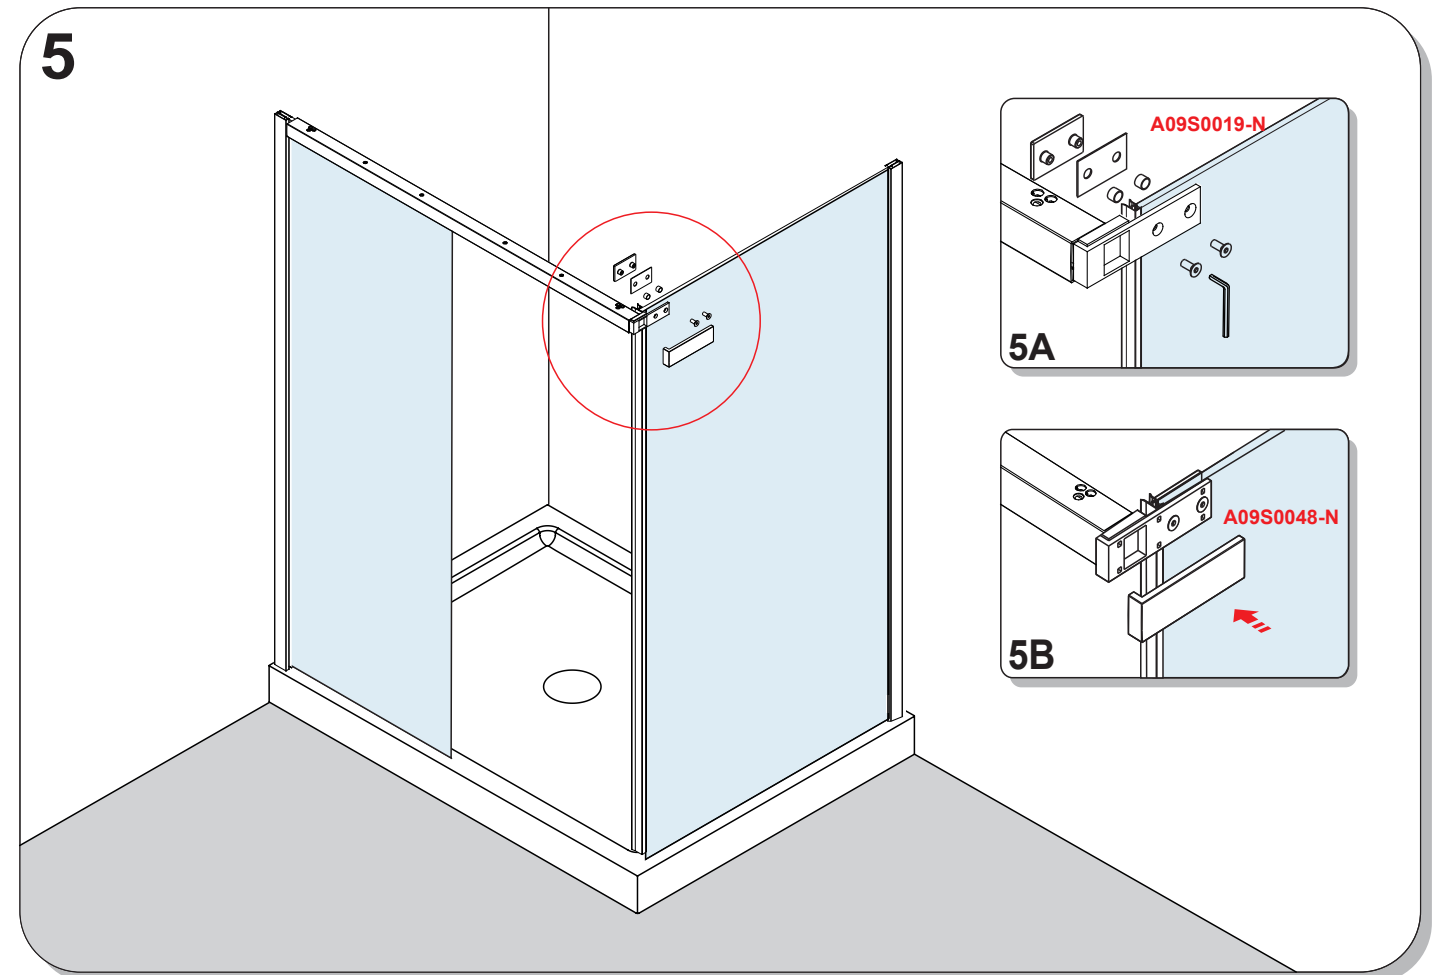

INSTINCT®
FRAMELESS

SLIDING DOOR & SIDE PANEL PANEL

INSTALLATION GUIDE

If you install the product in a way that differs from this manual this will void all guarantees. Before installation check that the product meets all your requirements and is not damaged. By proceeding with installation, you accept the condition of the product. the wall plugs supplied with the installation kit are for use in solid walls .Hollow or ‘ stud partition ’ walls will require alternative fixings. Please consult your local hardware supplier for the correct type.

1

2

Size	X
800	765-790
900	865-890
1000	965-990

Size	Y
1200	1170-1200
1400	1370-1400
1600	1570-1600
1700	1670-1700

5.

6.