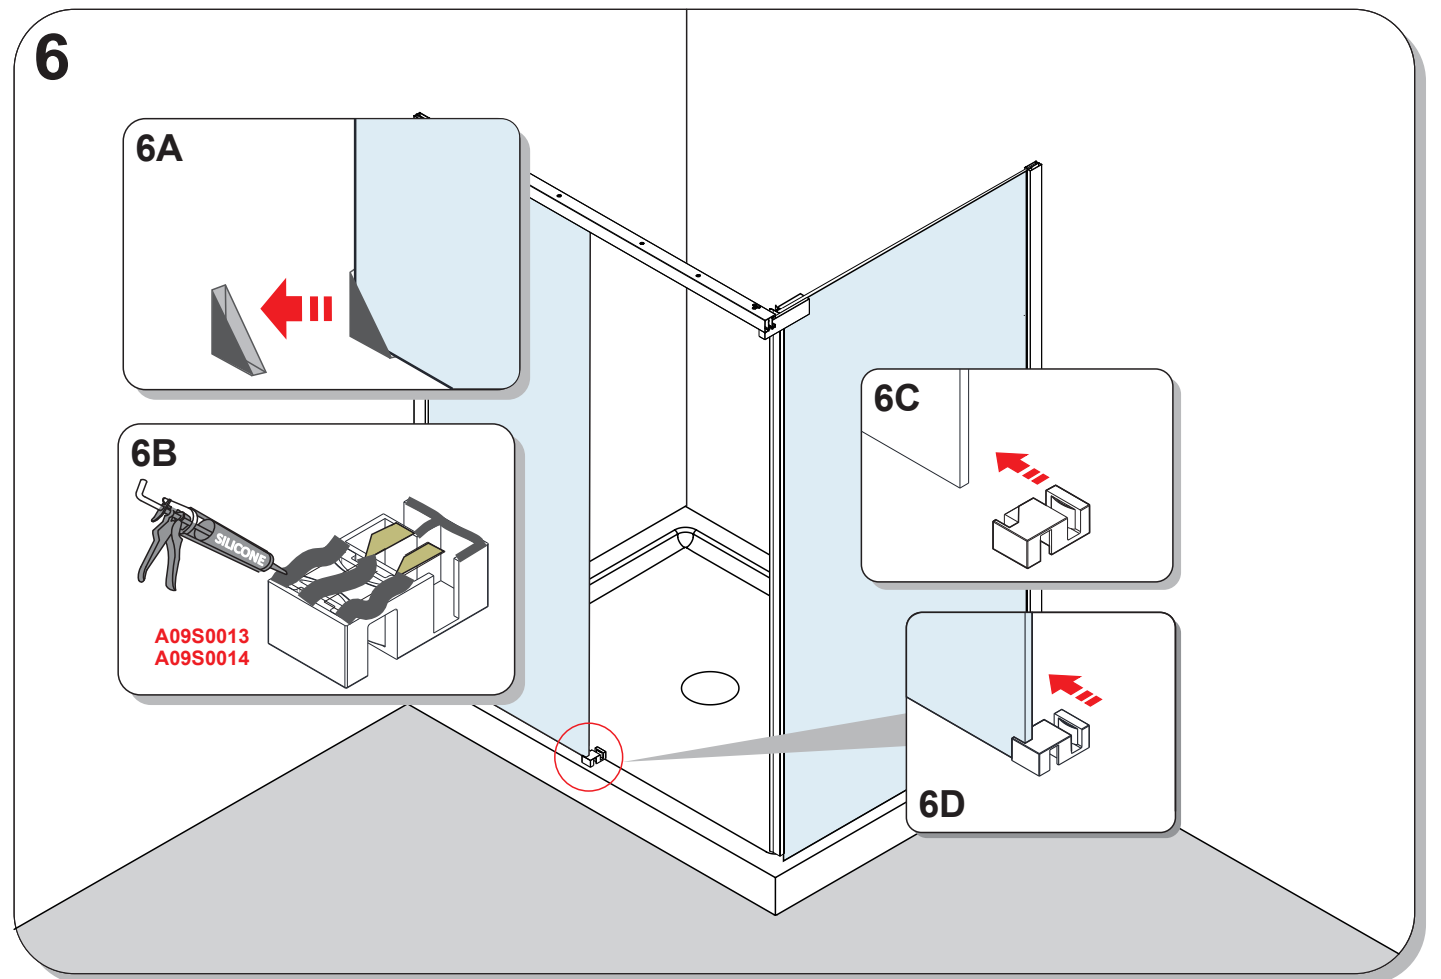

INSTINCT®
FRAMELESS

SLIDING DOOR & SIDE PANEL PANEL

INSTALLATION GUIDE

If you install the product in a way that differs from this manual this will void all guarantees. Before installation check that the product meets all your requirements and is not damaged. By proceeding with installation, you accept the condition of the product. the wall plugs supplied with the installation kit are for use in solid walls .Hollow or ‘ stud partition ’ walls will require alternative fixings. Please consult your local hardware supplier for the correct type.

1

2

Size	X
800	765-790
900	865-890
1000	965-990

Size	Y
1200	1170-1200
1400	1370-1400
1600	1570-1600
1700	1670-1700

5.

6.