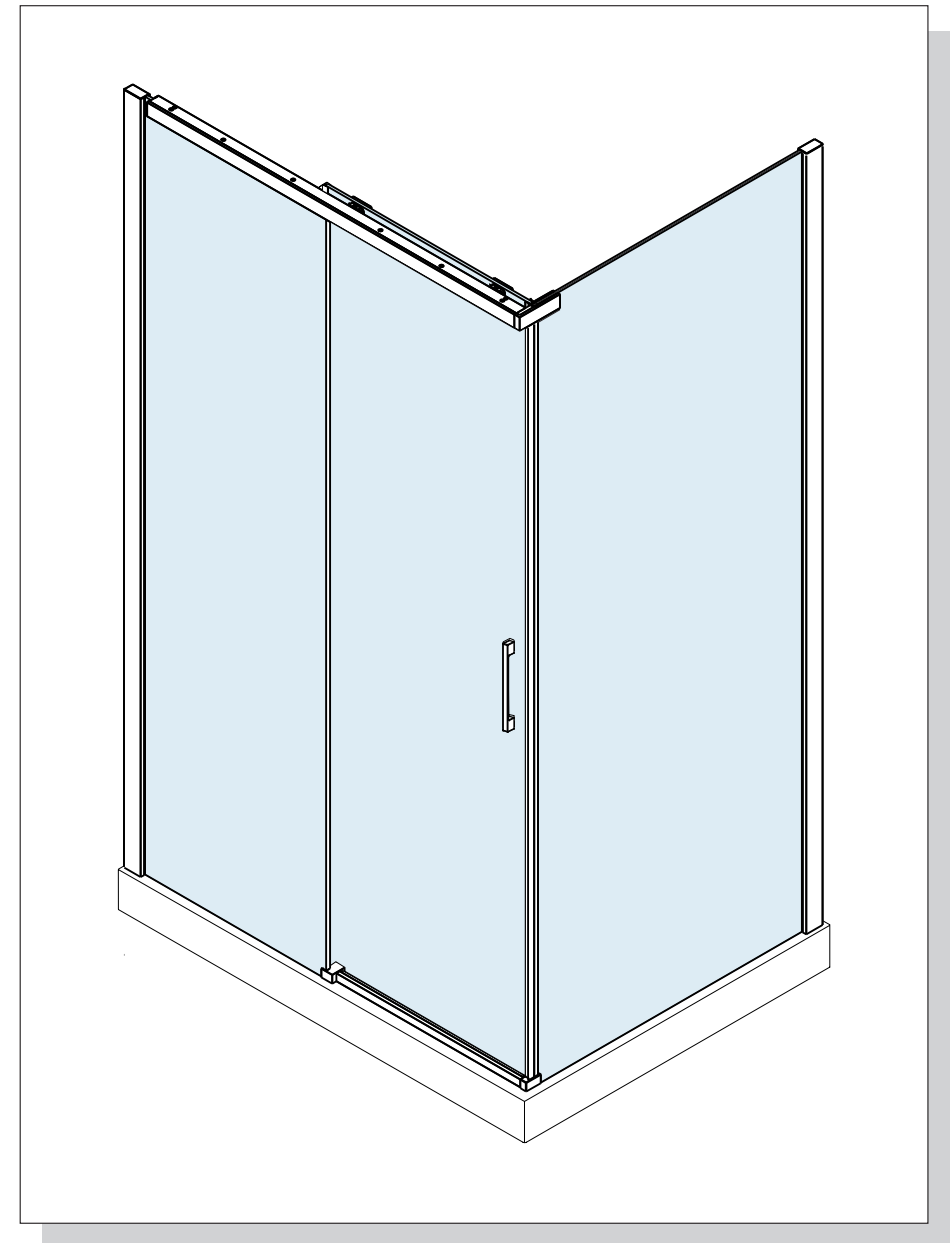

INSTINCT®
FRAMELESS

SLIDING DOOR & SIDE PANEL PANEL

INSTALLATION GUIDE

If you install the product in a way that differs from this manual this will void all guarantees. Before installation check that the product meets all your requirements and is not damaged. By proceeding with installation, you accept the condition of the product. the wall plugs supplied with the installation kit are for use in solid walls .Hollow or ‘ stud partition ’ walls will require alternative fixings. Please consult your local hardware supplier for the correct type.

No.	Qty	Part No.	No.	Qty	Part No.	No.	Qty	Part No.
①	2	A01S0509	⑬	2	A01S0138	⑳	1	A09S0019-N
②	1	A09S0036-N	⑭	2	A01S0504	㉑	1	A09S0048-N
③	11	A01S0507	⑮	3+2	A09S0009	㉒	1	B
④	2	A01S0501	⑯	2	A01S0125	㉓	1	A09S0015
⑤	2	A01S0506	⑰	3	A09S0051	㉔	1	A09S0013/A09S0014
⑥	1	B	⑱	1	A09S0016 /A09S0017	㉕	1	A09S0004/A09S0005
⑦	8	8S110037	㉒	1	A09S0001-N/A09S0002-N	㉖	1	A09S0018
⑧	11	A01S0508	㉓	1	A09S0006/A09S0007	㉗	1	A09S0020/A09S0021
⑨	1	A09S0040-N	㉔	2	A09S0010	㉘	1	A01S0170
⑩	1	A01S0510	㉕	1	A01S0510	㉙	1	A01S0235
⑪	2	A09S0057	㉖	1		㉚	1	A09S0015
⑫	2	A01S0140	㉗	2	A01S0050	㉛	1	D

1

2

Size	X
800	765-790
900	865-890
1000	965-990

Size	Y
1200	1170-1200
1400	1370-1400
1600	1570-1600
1700	1670-1700

5.

6.