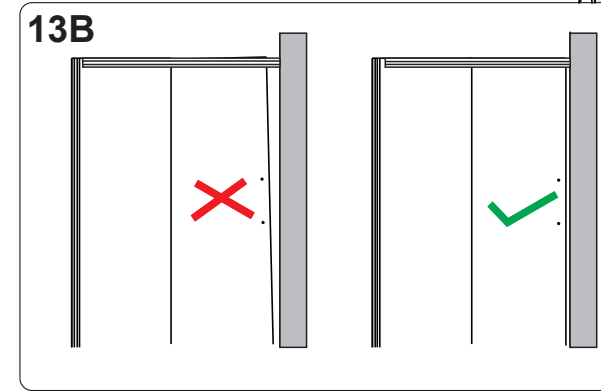

SLIDING DOOR

INSTALLATION GUIDE

If you install the product in a way that differs from this manual this will void all guarantees. Before installation check that the product meets all your requirements and is not damaged. By proceeding with installation, you accept the condition of the product. the wall plugs supplied with the installation kit are for use in solid walls .Hollow or ‘ stud partition ’ walls will require alternative fixings. Please consult your local hardware supplier for the correct type.

3.

4.

11

13

12

14