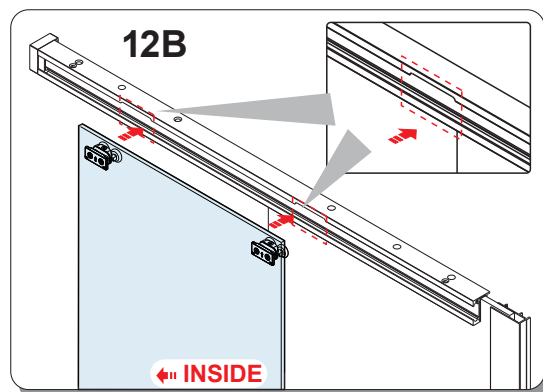

SLIDING DOOR

INSTALLATION GUIDE

If you install the product in a way that differs from this manual this will void all guarantees. Before installation check that the product meets all your requirements and is not damaged. By proceeding with installation, you accept the condition of the product. the wall plugs supplied with the installation kit are for use in solid walls .Hollow or ‘ stud partition ’ walls will require alternative fixings. Please consult your local hardware supplier for the correct type.

3.

4.

11

13

12

14