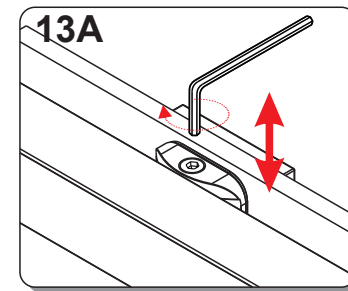

SLIDING DOOR

INSTALLATION GUIDE

If you install the product in a way that differs from this manual this will void all guarantees. Before installation check that the product meets all your requirements and is not damaged. By proceeding with installation, you accept the condition of the product. the wall plugs supplied with the installation kit are for use in solid walls .Hollow or ‘ stud partition ’ walls will require alternative fixings. Please consult your local hardware supplier for the correct type.

3.

4.

11

13

12

14