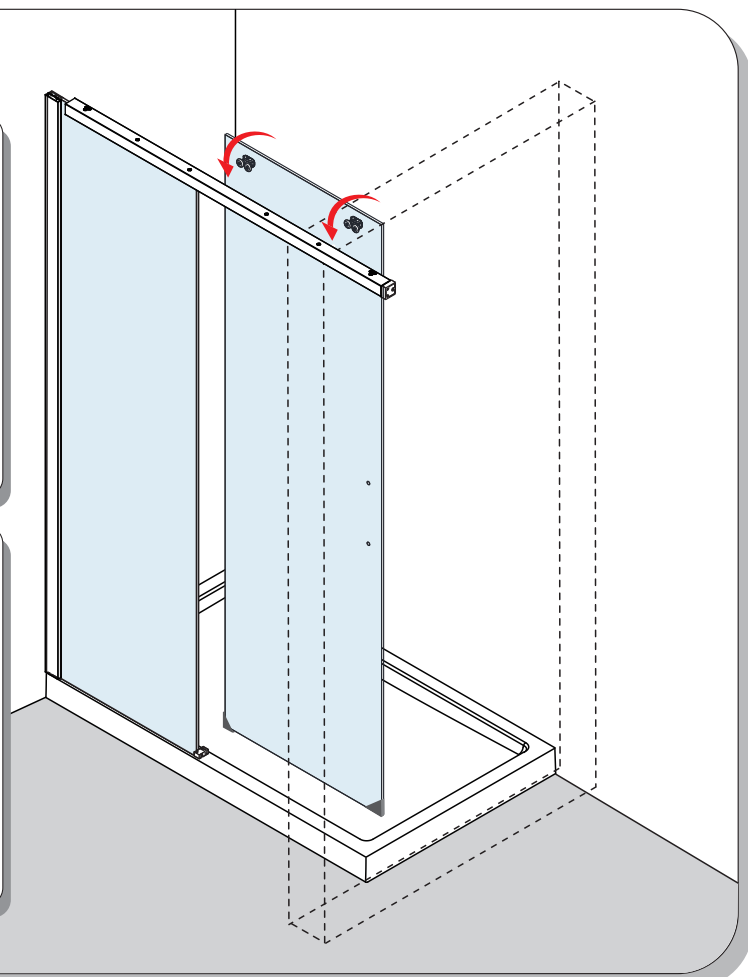

SLIDING DOOR

INSTALLATION GUIDE

If you install the product in a way that differs from this manual this will void all guarantees. Before installation check that the product meets all your requirements and is not damaged. By proceeding with installation, you accept the condition of the product. the wall plugs supplied with the installation kit are for use in solid walls .Hollow or ‘ stud partition ’ walls will require alternative fixings. Please consult your local hardware supplier for the correct type.

3.

4.

11

13

12

14