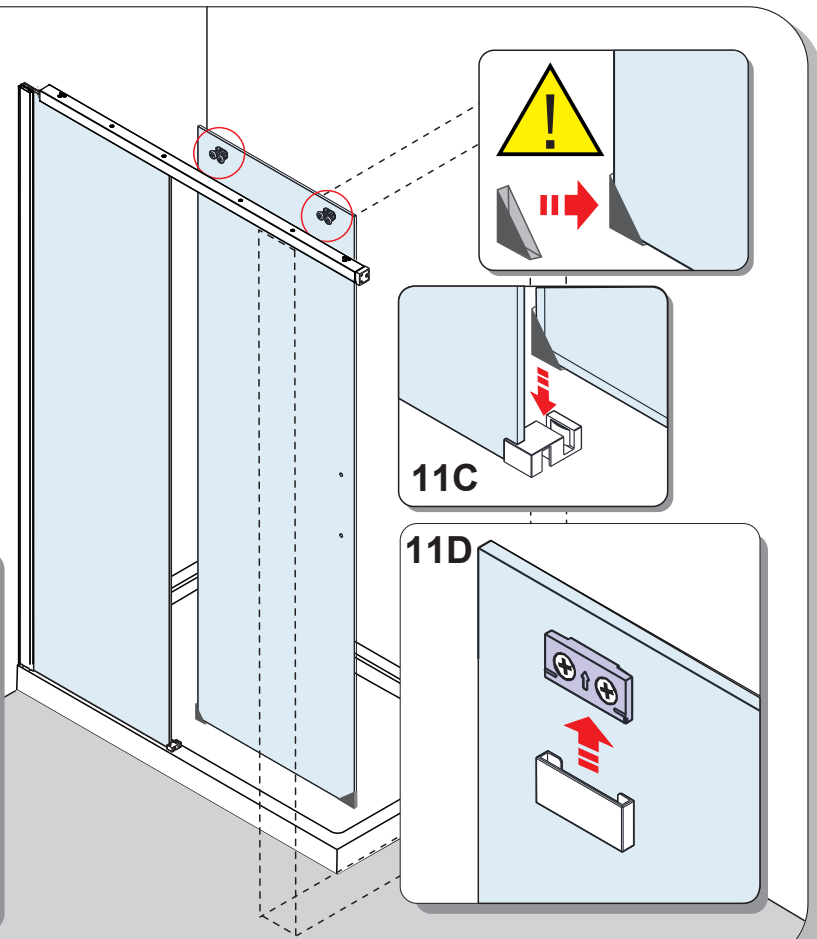

SLIDING DOOR

INSTALLATION GUIDE

If you install the product in a way that differs from this manual this will void all guarantees. Before installation check that the product meets all your requirements and is not damaged. By proceeding with installation, you accept the condition of the product. the wall plugs supplied with the installation kit are for use in solid walls .Hollow or ‘ stud partition ’ walls will require alternative fixings. Please consult your local hardware supplier for the correct type.

3.

4.

11

13

12

14