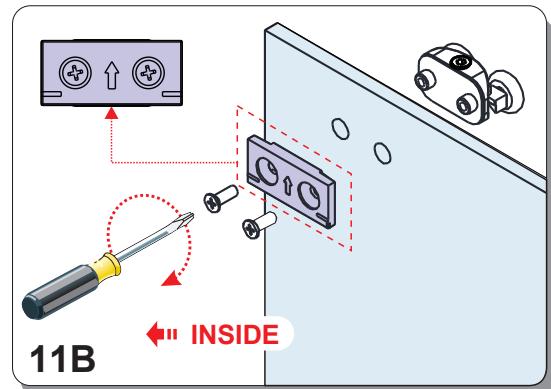

SLIDING DOOR

INSTALLATION GUIDE

If you install the product in a way that differs from this manual this will void all guarantees. Before installation check that the product meets all your requirements and is not damaged. By proceeding with installation, you accept the condition of the product. the wall plugs supplied with the installation kit are for use in solid walls .Hollow or ‘ stud partition ’ walls will require alternative fixings. Please consult your local hardware supplier for the correct type.

3.

4.

11

13

12

14