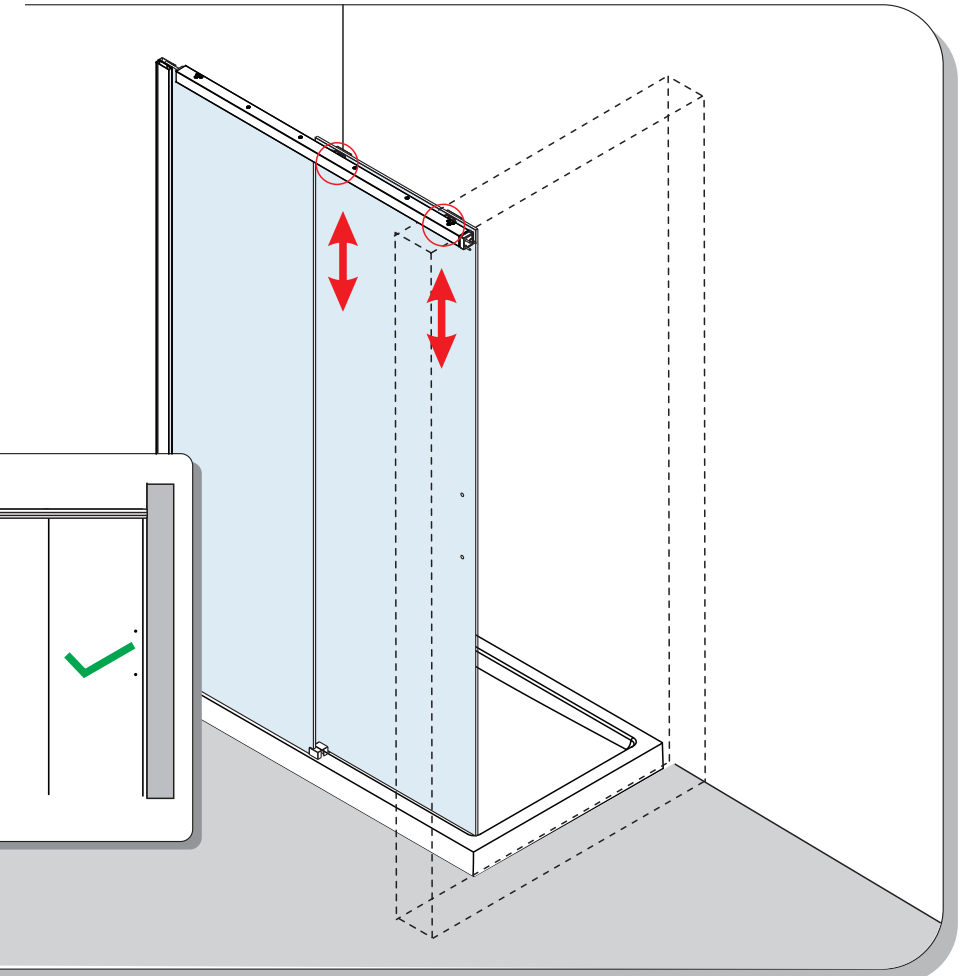

SLIDING DOOR

INSTALLATION GUIDE

If you install the product in a way that differs from this manual this will void all guarantees. Before installation check that the product meets all your requirements and is not damaged. By proceeding with installation, you accept the condition of the product. the wall plugs supplied with the installation kit are for use in solid walls .Hollow or ‘ stud partition ’ walls will require alternative fixings. Please consult your local hardware supplier for the correct type.

3.

4.

11

13

12

14