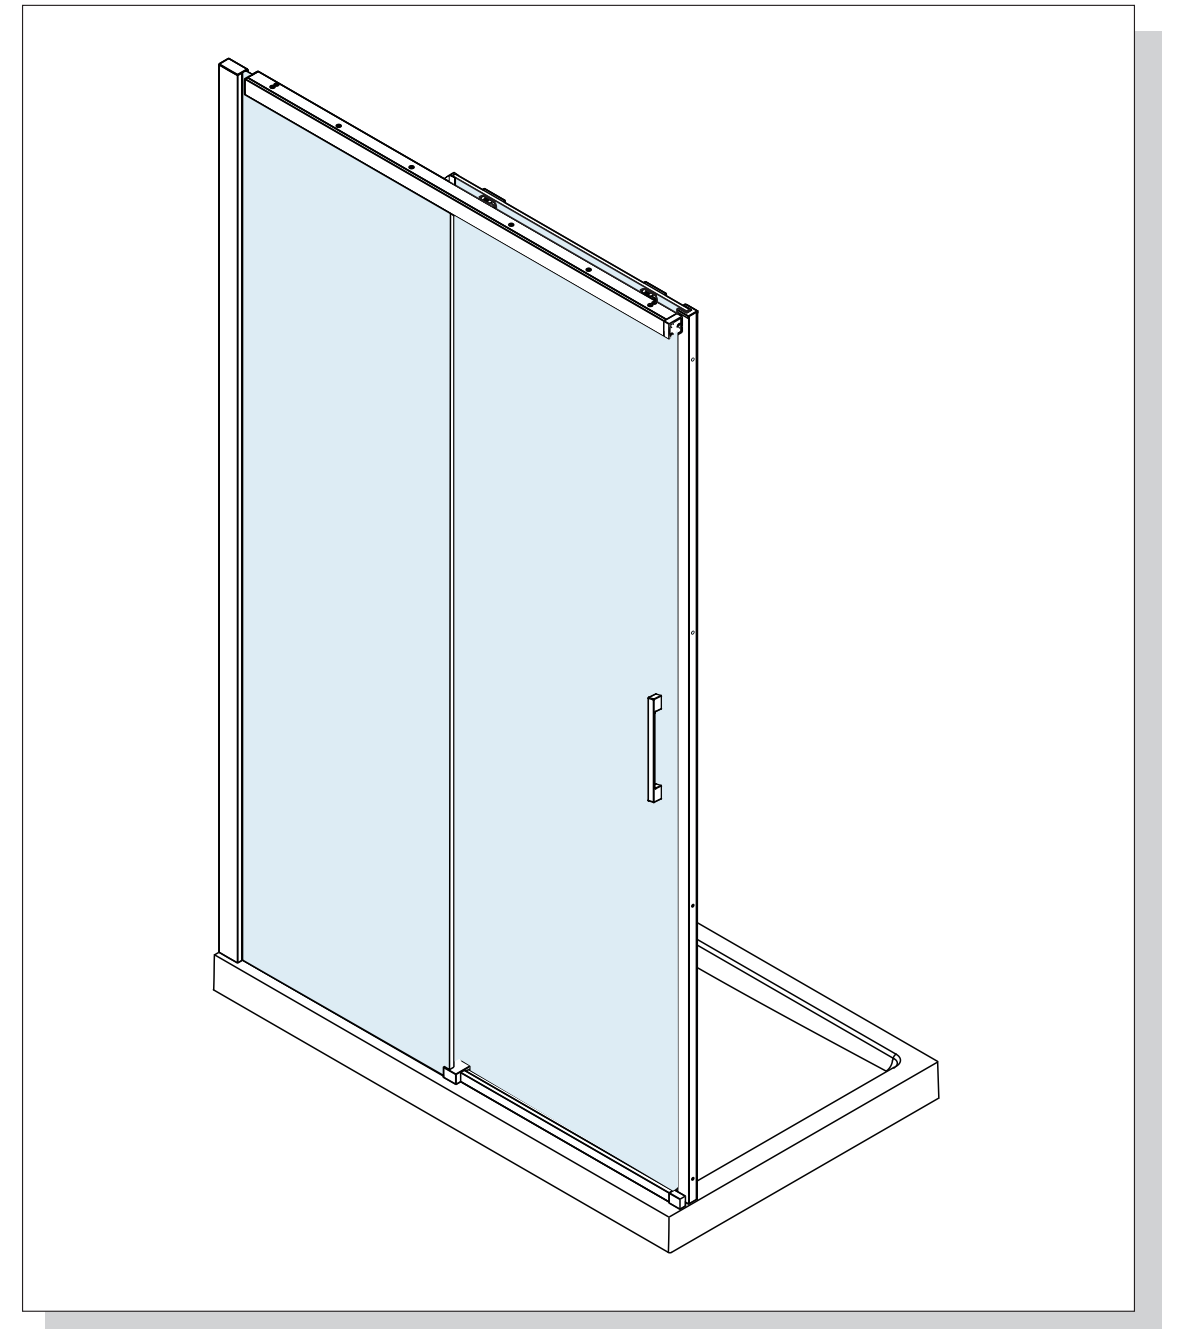

SLIDING DOOR

INSTALLATION GUIDE

If you install the product in a way that differs from this manual this will void all guarantees. Before installation check that the product meets all your requirements and is not damaged. By proceeding with installation, you accept the condition of the product. the wall plugs supplied with the installation kit are for use in solid walls .Hollow or ‘ stud partition ’ walls will require alternative fixings. Please consult your local hardware supplier for the correct type.

No.	Qty	Part No.	No.	Qty	Part No.	No.	Qty	Part No.
①	1	A01S0509	⑭	3	A09S0051	⑳	1	B
②	11	A01S0507	⑮	1	A09S0016 / A09S0017	㉑	1	A09S0028
③	11	A01S0508	⑯	3+2	A09S0009	㉒	1	A01S0114
④	1	A	⑰	2	A09S0010	㉓	1	A01S0235
⑤	1	A01S0506	⑱	2	A01S0125	㉔	1	A09S0011
⑥	1	A01S0501	㉑	1	A09S0006/A09S0007	㉕	1	A09S0015
⑦	4	8S110037	㉒	1	A01S0510	㉖	1	A09S0013/A09S0014
⑧	1	A09S0001-N / A09S0002-N	㉓	1		㉗	1	A09S0018
⑨	1	A09S0036-N	㉔	1		㉘	1	A09S0004/A09S0005
⑩	2	A09S0057	㉕	2	A09S0050	㉙	1	A01S0015
⑪	2	A01S0140	㉖	1	A09S0040-N			
⑫	2	A01S0138	㉗	1	A09S0012			
⑬	2	A01S0504	㉘	1	A09S0058			