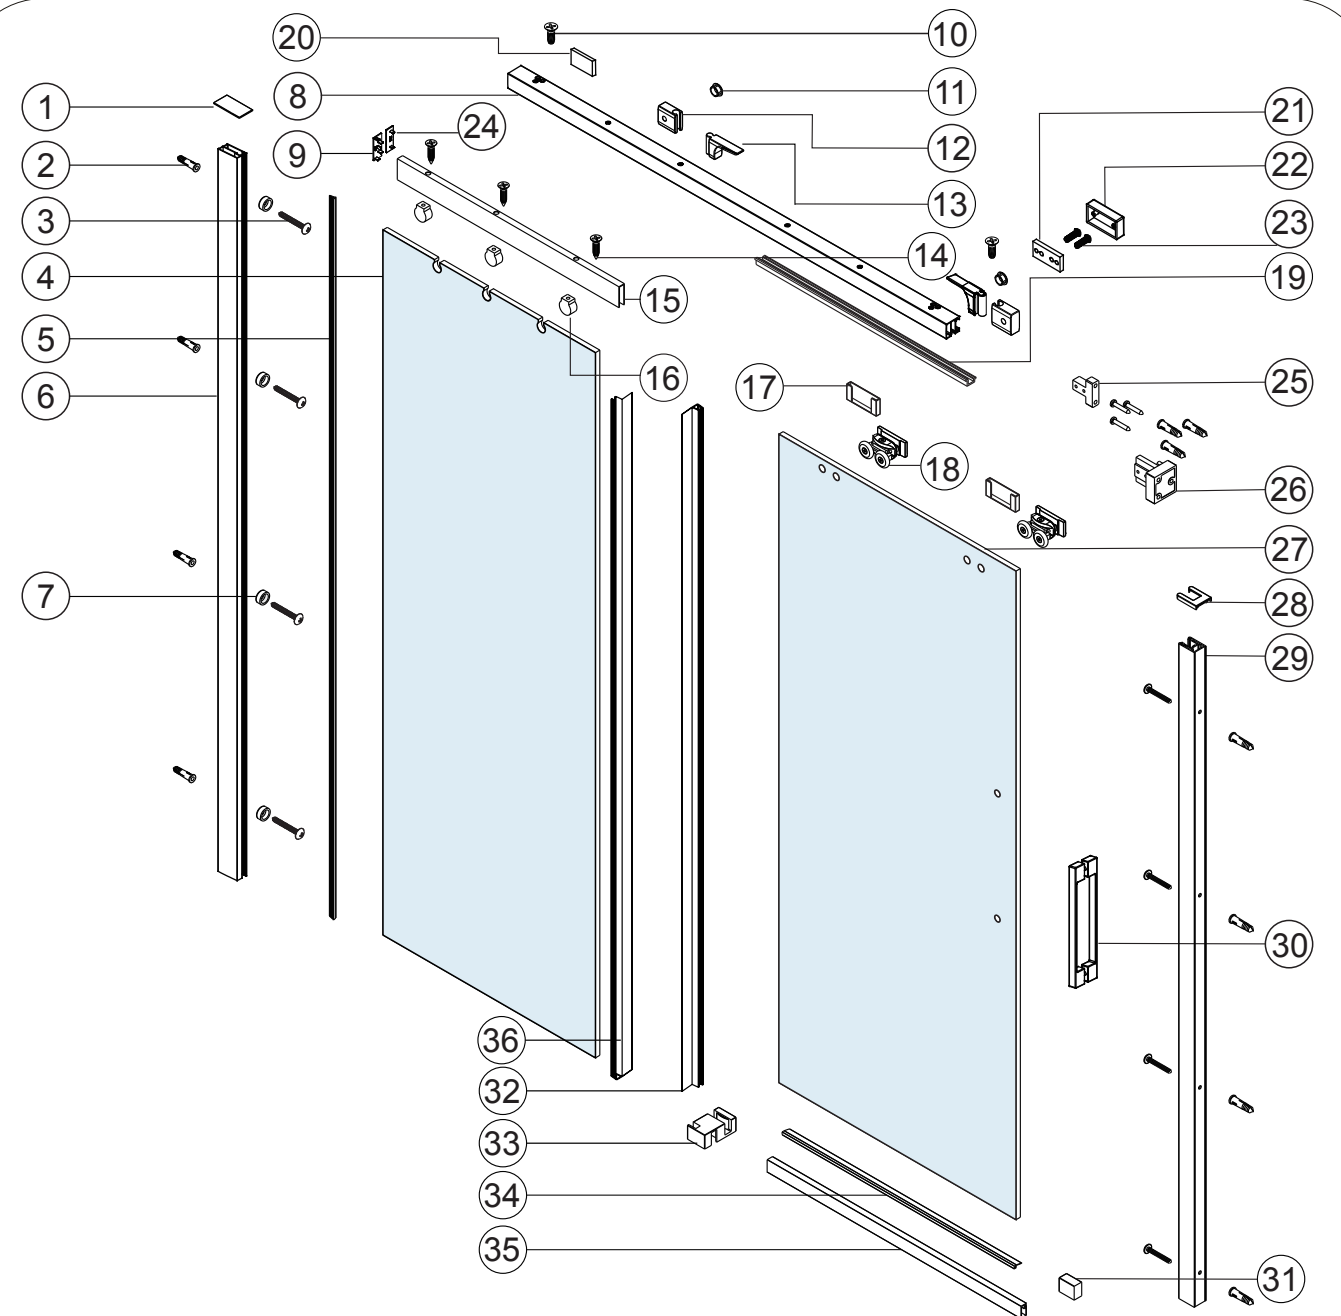

SLIDING DOOR

INSTALLATION GUIDE

If you install the product in a way that differs from this manual this will void all guarantees. Before installation check that the product meets all your requirements and is not damaged. By proceeding with installation, you accept the condition of the product. the wall plugs supplied with the installation kit are for use in solid walls .Hollow or ‘ stud partition ’ walls will require alternative fixings. Please consult your local hardware supplier for the correct type.

No.	Qty	Part No.	No.	Qty	Part No.	No.	Qty	Part No.
①	1	A01S0509	⑭	3	A09S0051	⑳	1	B
②	11	A01S0507	⑮	1	A09S0016 / A09S0017	㉑	1	A09S0028
③	11	A01S0508	⑯	3+2	A09S0009	㉒	1	A01S0114
④	1	A	⑰	2	A09S0010	㉓	1	A01S0235
⑤	1	A01S0506	⑱	2	A01S0125	㉔	1	A09S0011
⑥	1	A01S0501	㉑	1	A09S0006/A09S0007	㉕	1	A09S0015
⑦	4	8S110037	㉒	1	A01S0510	㉖	1	A09S0013/A09S0014
⑧	1	A09S0001-N / A09S0002-N	㉓	1		㉗	1	A09S0018
⑨	1	A09S0036-N	㉔	1		㉘	1	A09S0004/A09S0005
⑩	2	A09S0057	㉕	2	A09S0050	㉙	1	A01S0015
⑪	2	A01S0140	㉖	1	A09S0040-N			
⑫	2	A01S0138	㉗	1	A09S0012			
⑬	2	A01S0504	㉘	1	A09S0058			

3.

4.

11

13

12

14