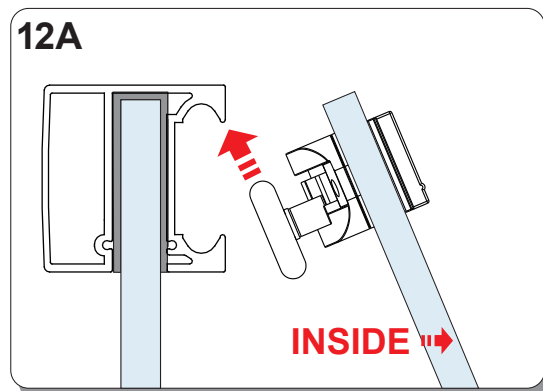

SLIDING DOOR

INSTALLATION GUIDE

If you install the product in a way that differs from this manual this will void all guarantees. Before installation check that the product meets all your requirements and is not damaged. By proceeding with installation, you accept the condition of the product. the wall plugs supplied with the installation kit are for use in solid walls .Hollow or ‘ stud partition ’ walls will require alternative fixings. Please consult your local hardware supplier for the correct type.

3.

4.

11

13

12

14