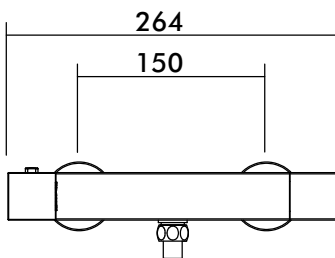

- Includes fast fix brackets

Valve Only

INSTINCT®

INSTINCT®

shower valves - Nuance Thermostatic Shower Valve and Kit

All dimensions are in mm

Technical Specification

Max Inlet Pressure static	5 Bar
Min Inlet Pressure dynamic	0.2 Bar
Max Inlet Temperature	85°C
Factory Pre-set Temperature	38°C with temp stop
Inlet Connections	3/4" bsp (valve body)
Outlet Connections	G 1/2" BSP (bottom)
Min Temperature differential to achieve hot or cold failsafe	15°C
System Installation	Unvented, Pressurised, Gravity and Combination Boilers