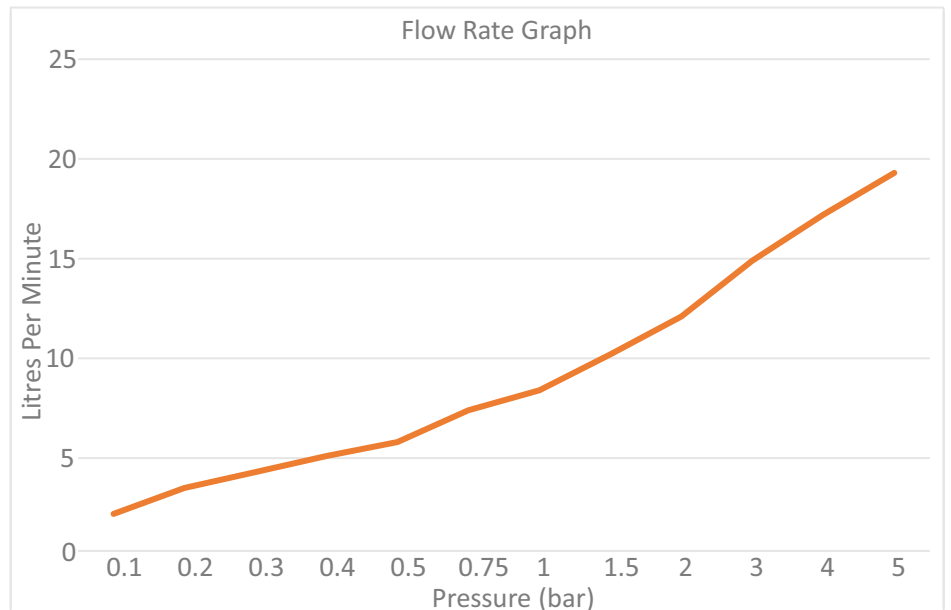

- Includes fast fix brackets

Valve Only

INSTINCT®

INSTINCT®

shower valves - Nuance Thermostatic Shower Valve and Kit

All dimensions are in mm

Technical Specification

Max Inlet Pressure static	5 Bar
Min Inlet Pressure dynamic	0.2 Bar
Max Inlet Temperature	85°C
Factory Pre-set Temperature	38°C with temp stop
Inlet Connections	3/4" bsp (valve body)
Outlet Connections	G 1/2" BSP (bottom)
Min Temperature differential to achieve hot or cold failsafe	15°C
System Installation	Unvented, Pressurised, Gravity and Combination Boilers