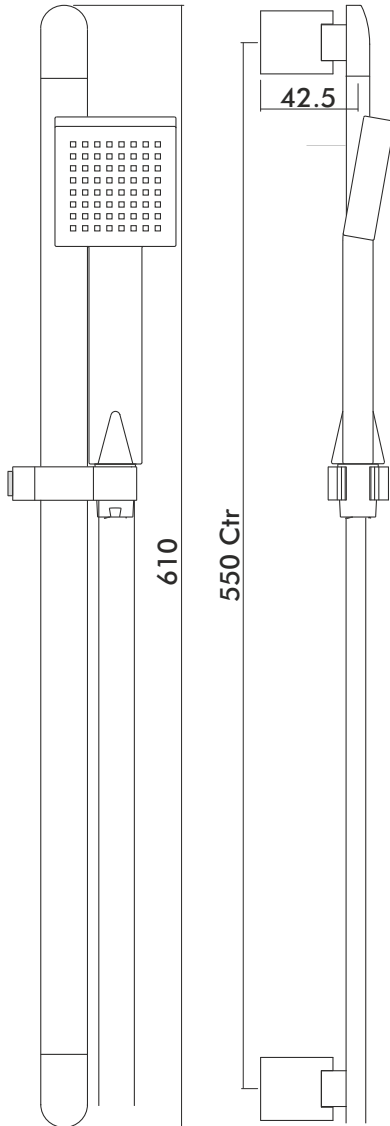

- Suitable for use with unvented supplies, combi boilers, gravity and mains pressure systems
- Thermostatic Control
- Safe-touch Body
- Anti-Scald Technology
- Fast Fix Brackets

Product Range

Description	Code
Nuance safe touch thermostatic single outlet shower with flexible slide rail kit and fast fix brackets	IN30019CP

- Includes fast fix brackets

Valve Only

INSTINCT®

INSTINCT®

shower valves - Nuance Thermostatic Shower Valve and Kit

All dimensions are in mm

Technical Specification

Max Inlet Pressure static	5 Bar
Min Inlet Pressure dynamic	0.2 Bar
Max Inlet Temperature	85°C
Factory Pre-set Temperature	38°C with temp stop
Inlet Connections	3/4" bsp (valve body)
Outlet Connections	G 1/2" BSP (bottom)
Min Temperature differential to achieve hot or cold failsafe	15°C
System Installation	Unvented, Pressurised, Gravity and Combination Boilers