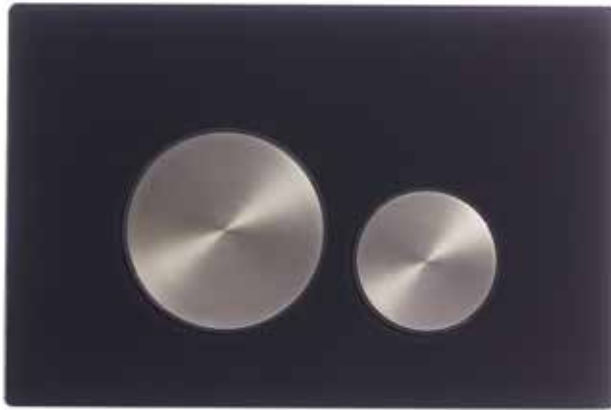

Instinct Glass Dual Flush Plate (Copper Nickel Buttons) INST13030

Specification

Finish	Black
Flush Plate Dimensions	138(h) x 210(w) x 85(d) mm
Kit Weight	0.3kg
Flush (Single / Dual)	Dual

Features

Fixings	Included
---------	----------

All information on the data sheet is correct at the time of publication. All measurements are approximate and subject to standard tolerances.

Instinct Glass Dual Flush Plate (Copper Nickel Buttons) INST13030

FAQs

Q – What is the flush plate made from?

A – Glass front, copper buttons and an ABS Body.

Q – Which Concealed Cisterns and Wall Hung WC Frames is this product compatible with?

A – This flush plate is compatible with all Instinct dual flush pneumatic flushing cisterns:

- Instinct 400mm Wall Hung Bidet + WC Frame (INST13018)
- Instinct 820mm Wall Hung Frame + Cistern (INST13005)
- Instinct 1000mm Wall Hung Frame + Cistern (INST13015)
- Instinct 1170mm Wall Hung Frame + Cistern (INST13015)
- Instinct In-Wall Dual Flush Concealed Cistern (INST13006)
- Instinct Comfort Dual Flush Concealed Cistern (INST13008)
- Instinct Bottom Entry Dual Flush Concealed Cistern (INST13001)
- Instinct Side Entry Dual Flush Concealed Cistern (INST13002)