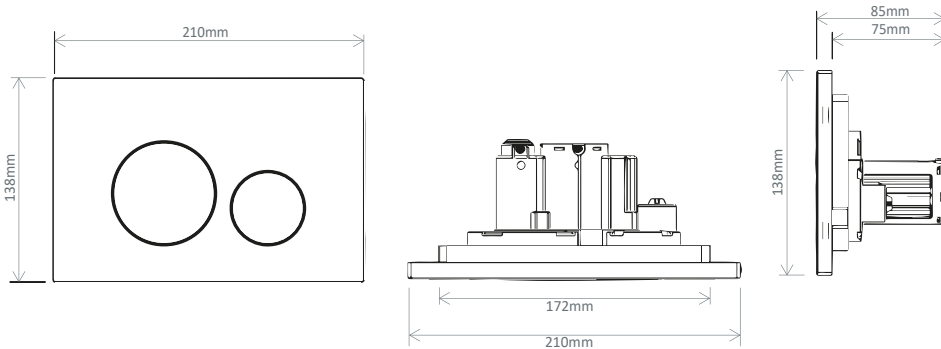

Key Features + Benefits

5

Years
Guarantee

Certifications + Approvals

Roper Rhodes

Brassmill Lane Trading Estate, Bath, BA1 3JF. Technical Support – Tel: 01225 303 900 Email: sales@roperrhodes.co.uk

All information on the data sheet is correct at the time of publication. All measurements are approximate and subject to standard tolerances.