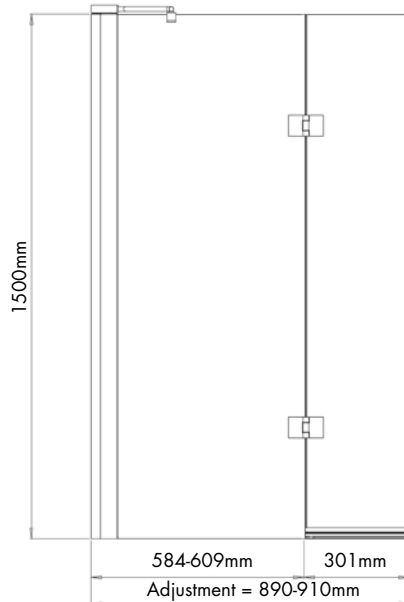

### Instinct 8 Hinged Bath Screen

Left Handed – INDV213SL (Chrome), INDV213BL (Matt Black), INDV213BRL (Brushed Brass)

Right Handed – INDV213SR (Chrome), INDV213BR (Matt Black), INDV213BRR (Brushed Brass)

#### Specification

Frame Finish	Chrome, Black, Brushed Brass
Glass Finish	Clear
Cover Finish	Chrome
Fixings	Concealed
Seals	Clear PVC
Dimensions	1500(h) x 910(w) mm
Adjustment	890-910mm
Weight	29kg

#### Features

Hinge	Outward opening (hinges stop at 90°)
Watertight	Bath top aluminium seal for added water integrity
Fixing	Left or right handing must be specified
Safety Standard	BS EN 14428
Compatibility	Power shower approved