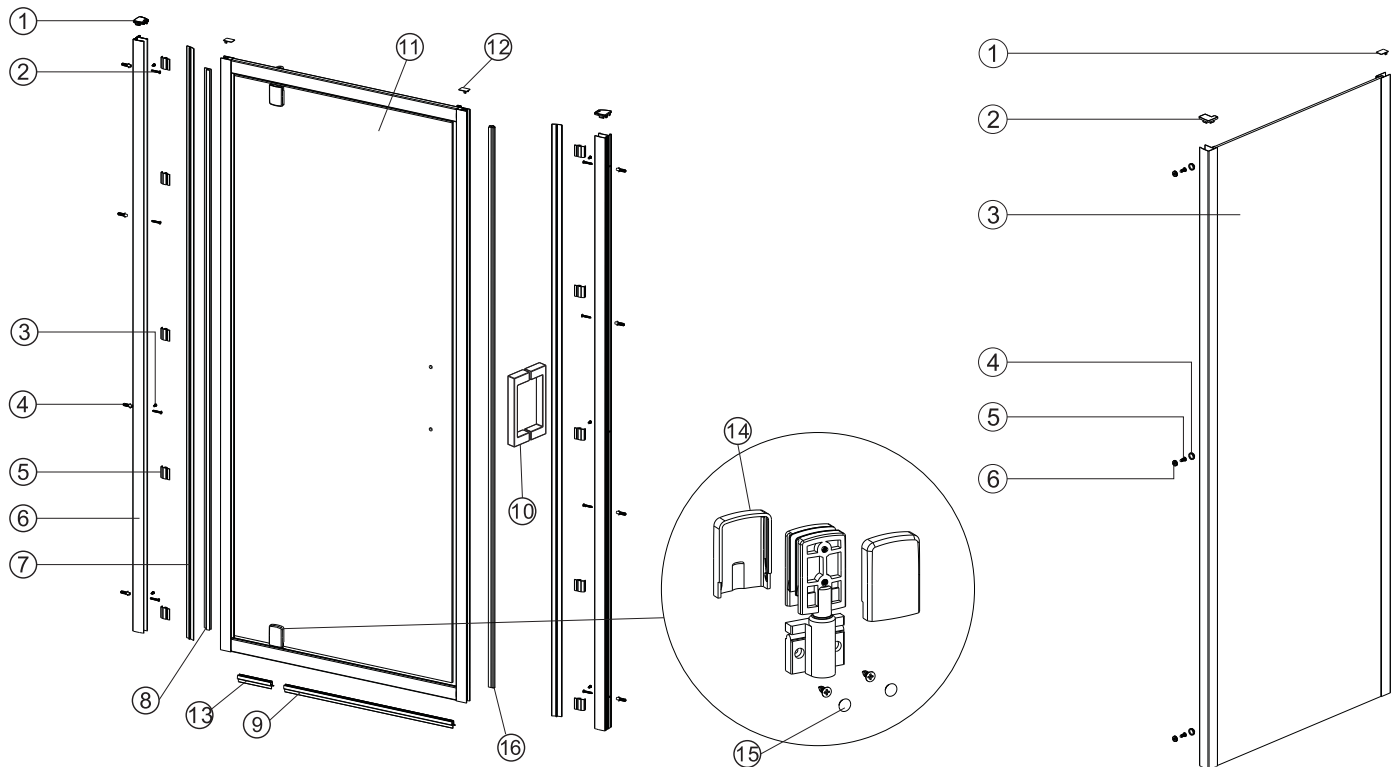

Technical Data Sheet | Shower Enclosures

www.instinctproducts.co.uk

Instinct 8 Framed Pivot Doors Pivot Doors + Side Panels

Components

No.	Description	Qty	Part No.
1	Cover cap for wall profile L/R	2	B08060L/B08060R
2	Screw ST4x30	8	A2403001
3	Flat head screw ST4x12	6	A2401201
4	Ø6 x 30 wall plug	8	B08070
5	Cover strip clip	10	B08054
6	Wall profile	2	INS001
7	Cover strip	2	INS007
8	Upright water seal for fixed panel	1	INS035

No.	Description	Qty	Part No.
9	Bottom seal long	1	B08046
10	Handle (with glass hole distance of 250mm)	1	INSHAN250
11	Flat fixed panel	1	A
12	Cover cap for upright profile	2	B08062
13	Bottom seal long	1	B08088
14	Front & back cover caps	2	B08093
15	Screw cover caps	2	B08069
16	Magnet seal	1	INS054

Components - Side Panel

No.	Description	Qty	Part No.
1	Cover cap for upright profile	1	B08062
2	Corner post profile cover L/R	2	N01054/N01055
3	Fixed panel	1	A
4	Screw cap	3	A308
5	Corner profile screw ST4x12	3	A2401201
6	Screw clip	3	A039

Merlyn Showering

Merlyn House, Unit 8, Purcellsinch Industrial Estate, Dublin Road, Kilkenny R95 HP71 Ireland. Tel: Freephone 0808 1011 429 Email: spec@merlyn.ie

All information on the data sheet is correct at the time of publication. All measurements are approximate and subject to standard tolerances.