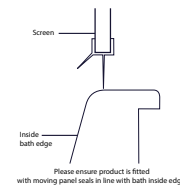

Instinct 8 Square Top Bath Screen INS18FO

Specification

Frame Finish	Chrome
Glass Finish	Clear
Cover Finish	Chrome
Fixings	Concealed
Seals	Yes
Dimensions	1500(h) x 800(w) mm
Adjustment	780-800mm
Weight	25kg

Features

Safety Standard	BS EN 14428
Components	See following page

Door Swing: 180°

A: Radius of Screen Swing = 740mm

☉ Recommended shower head position

Key Features + Benefits

Certifications + Accreditations