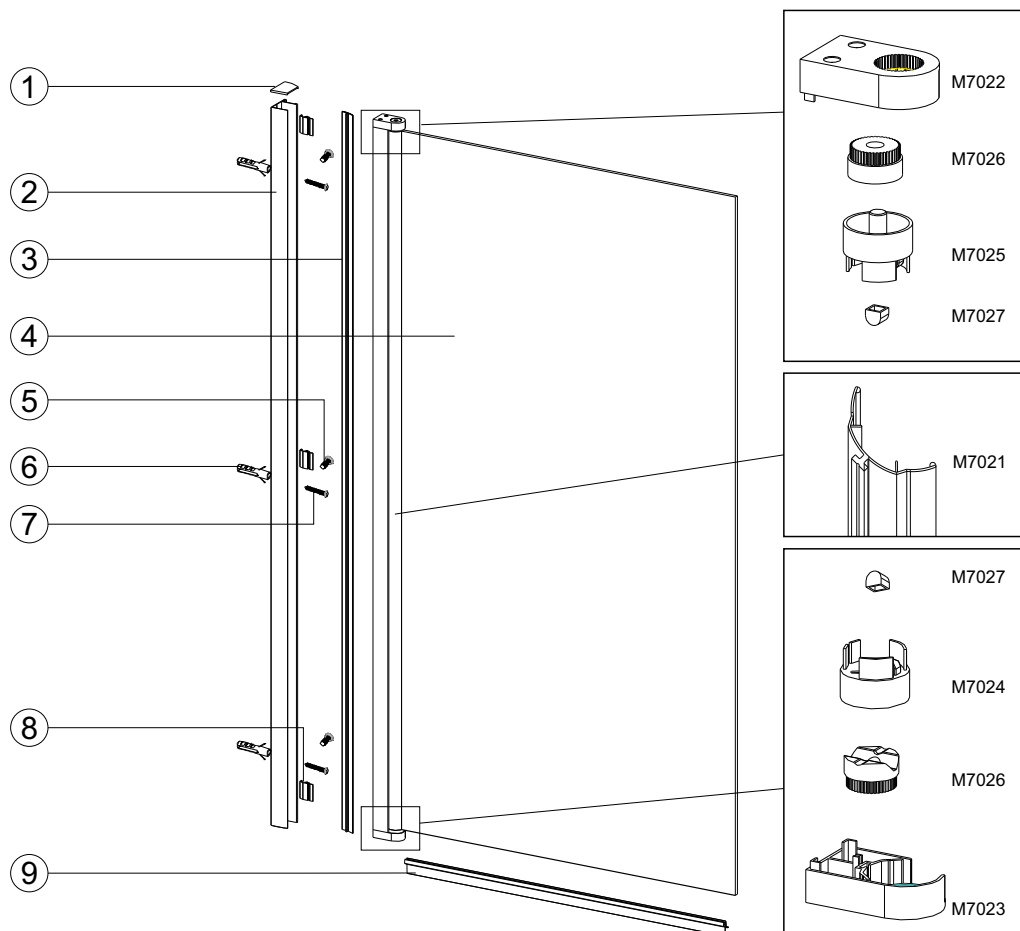

Instinct 8 Square Top Bath Screen INS18FO

Specification

Frame Finish	Chrome
Glass Finish	Clear
Cover Finish	Chrome
Fixings	Concealed
Seals	Yes
Dimensions	1500(h) x 800(w) mm
Adjustment	780-800mm
Weight	25kg

Features

Safety Standard	BS EN 14428
Components	See following page

Door Swing: 180°

A: Radius of Screen Swing = 740mm

☉ Recommended shower head position

Key Features + Benefits

Certifications + Accreditations

Instinct 8 Square Top Bath Screen INS18FO

Components

No.	Description	Qty	Part No.
1	Cover cap for wall profile L/R	2	M7017
2	Wall profile	1	M7013
3	Cover strip	1	M7004
4	Moving panel	1	A
5	Screw ST4x12	3	A2401201
6	Ø6 x 30 wall plug	3	B08070
7	Flat head screw ST4x30	3	2YS51
8	Plastic part for cover strip	3	M7009
9	Bottom seal	1	M7020