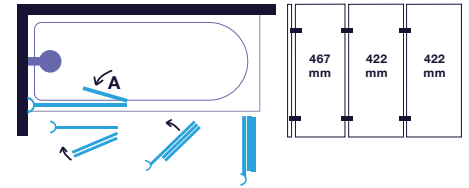

Instinct 8 Three Panel Bath Screen INB9

Specification

Frame Finish	Chrome
Glass Finish	Clear
Cover Finish	Chrome
Fixings	Concealed
Seals	Yes
Dimensions	1500(h) x 1400(w) mm
Adjustment	1380-1400mm
Weight	46kg

Features

Safety Standard	BS EN 14428
Components	See following page

Door Swing: 180°

A: Radius of Screen Swing = 500mm

☉ Recommended shower head position

Key Features + Benefits

Certifications + Accreditations