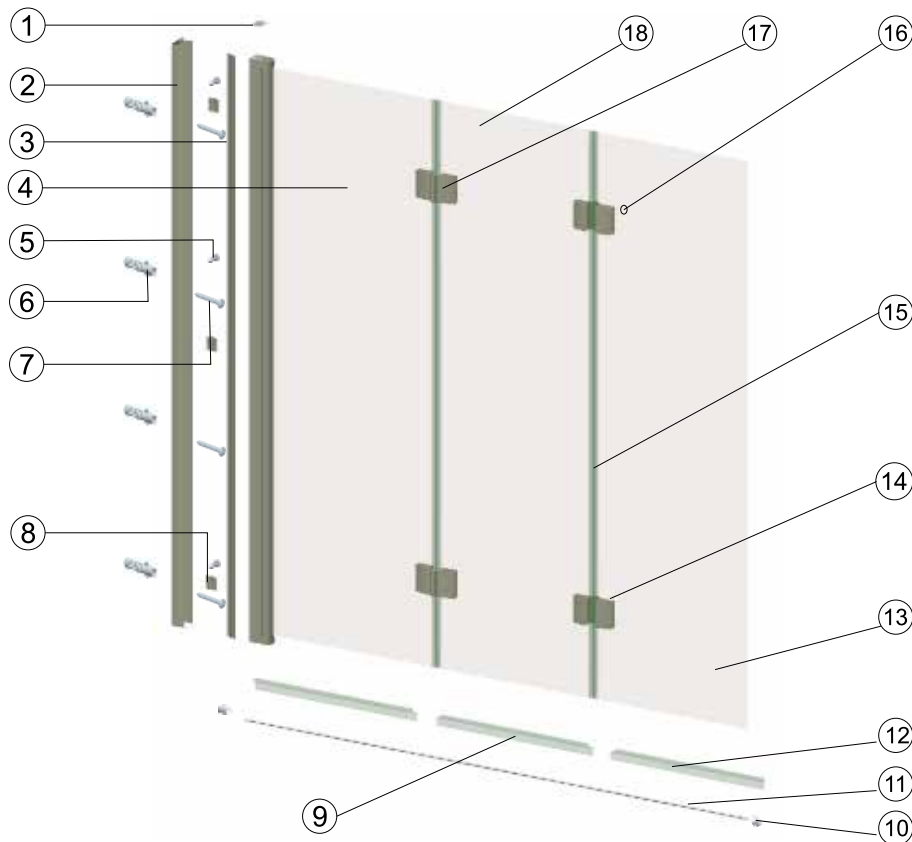

Features

Safety Standard	BS EN 14428
Components	See following page

Door Swing: 180°

A: Radius of Screen Swing = 500mm

☉ Recommended shower head position

Key Features + Benefits

Certifications + Accreditations

Instinct 8 Three Panel Bath Screen INB9

Components

No.	Description	Qty	Part No.	No.	Description	Qty	Part No.
1	Cover cap for wall profile L/R	2	M7017	10	Luna rail end cap L/R	2	M7010UR
2	Wall profile	1	M7013	11	Luna rail	1	M7014
3	Cover strip	1	M7004	12	Bottom seal	2	M7016
4	Moving panel	1	A	13	Moving panel	1	B
5	Screw ST4x12	3	A2401201	14	Hinge(in side)	2	M7006
6	Wall plug	4	B08070	15	Vertical magnet seal	2	M7008
7	Flat head screw ST4x30	4	2YS51	16	Cover cap for hinge	16	M7012
8	Plastic part for cover strip	3	M7009	17	Hinge(out side)	2	M7018
9	Bottom seal	1	M7015	18	Moving panel	1	C