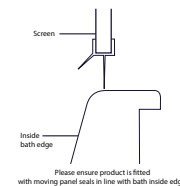

Instinct 8 Three Panel Bath Screen INB9

Specification

Frame Finish	Chrome
Glass Finish	Clear
Cover Finish	Chrome
Fixings	Concealed
Seals	Yes
Dimensions	1500(h) x 1400(w) mm
Adjustment	1380-1400mm
Weight	46kg

Features

Safety Standard	BS EN 14428
Components	See following page

Door Swing: 180°

A: Radius of Screen Swing = 500mm

☉ Recommended shower head position

Key Features + Benefits

Certifications + Accreditations

Instinct 8 Three Panel Bath Screen INB9

Components

No.	Description	Qty	Part No.	No.	Description	Qty	Part No.
1	Cover cap for wall profile L/R	2	M7017	10	Luna rail end cap L/R	2	M7010UR
2	Wall profile	1	M7013	11	Luna rail	1	M7014
3	Cover strip	1	M7004	12	Bottom seal	2	M7016
4	Moving panel	1	A	13	Moving panel	1	B
5	Screw ST4x12	3	A2401201	14	Hinge(in side)	2	M7006
6	Wall plug	4	B08070	15	Vertical magnet seal	2	M7008
7	Flat head screw ST4x30	4	2YS51	16	Cover cap for hinge	16	M7012
8	Plastic part for cover strip	3	M7009	17	Hinge(out side)	2	M7018
9	Bottom seal	1	M7015	18	Moving panel	1	C