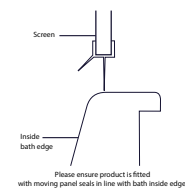

Door Swing: 180°

A: Radius of Screen Swing = 570mm

☉ Recommended shower head position