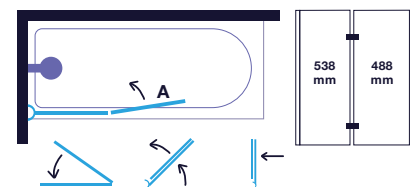

Door Swing: 180°

A: Radius of Screen Swing = 570mm

☉ Recommended shower head position