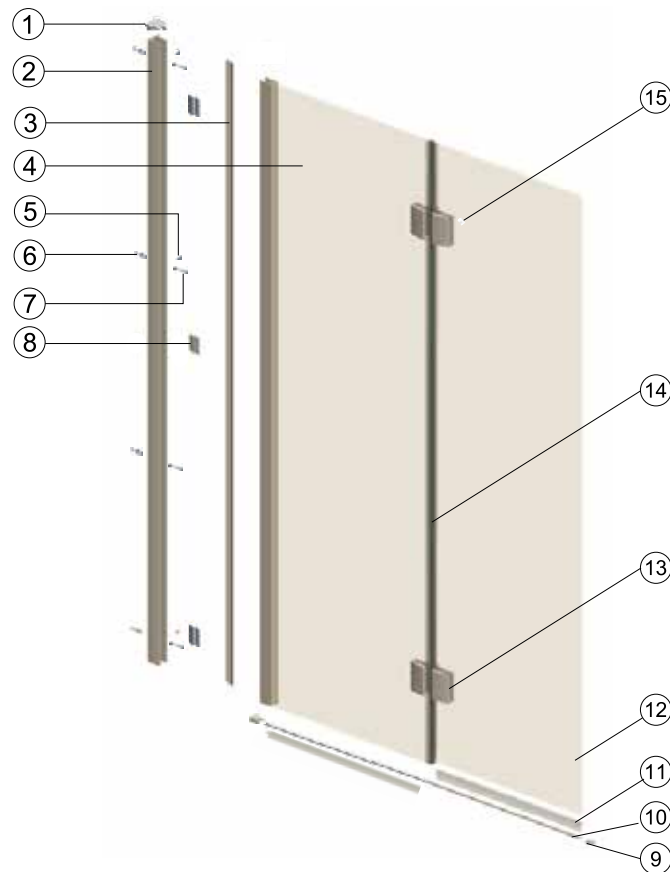

Instinct 8 Extended Width Two Panel Bath Screen INB8

Components

No.	Description	Qty	Part No.
1	Cover cap for wall profile L/R	2	M7017
2	Wall profile	1	M7013
3	Cover strip	1	M7004
4	Moving panel	1	A
5	Screw ST4x12	3	A2401201
6	Wall plug	3	B08070
7	Flat head screw ST4x30	3	2YS1

No.	Description	Qty	Part No.
8	Plastic part for cover strip	3	M709
9	Luna rail end cap L/R	1	M7010L/R
10	Luna rail	1	M7014
11	Bottom seal	2	M7016
12	Moving Panel	1	B
13	Hinge (in side)	2	M7006
14	Vertical magnet seal	1	M7008
15	Cover cap for hinge	8	M7012

Merlyn Showering

Merlyn House, Unit 8, Purcellsinch Industrial Estate, Dublin Road, Kilkenny R95 HP71 Ireland. Tel: Freephone 0808 1011 429 Email: spec@merlyn.ie

All information on the data sheet is correct at the time of publication. All measurements are approximate and subject to standard tolerances.