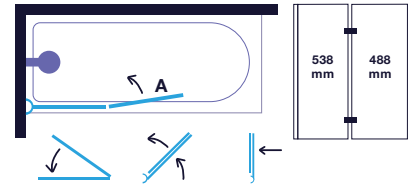

Door Swing: 180°

A: Radius of Screen Swing = 570mm

☐ Recommended shower head position