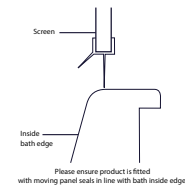

Features

Safety Standard	BS EN 14428
Components	See following page