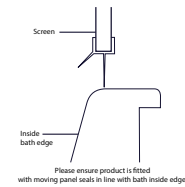

Instinct 8 Two Panel Bath Screen

INB7L + INB7R (Chrome), INBLKMB7L + INBLKMB7R (Matt Black)

Specification

Frame Finish	Chrome (INB7L + INB7R) Matt Black (INBLKMB7L + INBLKMB7R)
Glass Finish	Clear
Cover Finish	Chrome (INB7L + INB7R) Matt Black (INBLKMB7L + INBLKMB7R)
Fixings	Concealed
Seals	Yes
Dimensions	1500(h) x 900(w) mm
Adjustment	880-900mm
Weight	27kg

Features

Safety Standard	BS EN 14428
Components	See following page

Door Swing: 180°

A: Radius of Screen Swing = 500mm

⊙ Recommended shower head position

Key Features + Benefits

Merlyn Showering

Merlyn House, Unit 8, Purcellsinch Industrial Estate, Dublin Road, Kilkenny R95 HP71 Ireland. Tel: Freephone 0808 1011 429 Email: spec@merlyn.ie