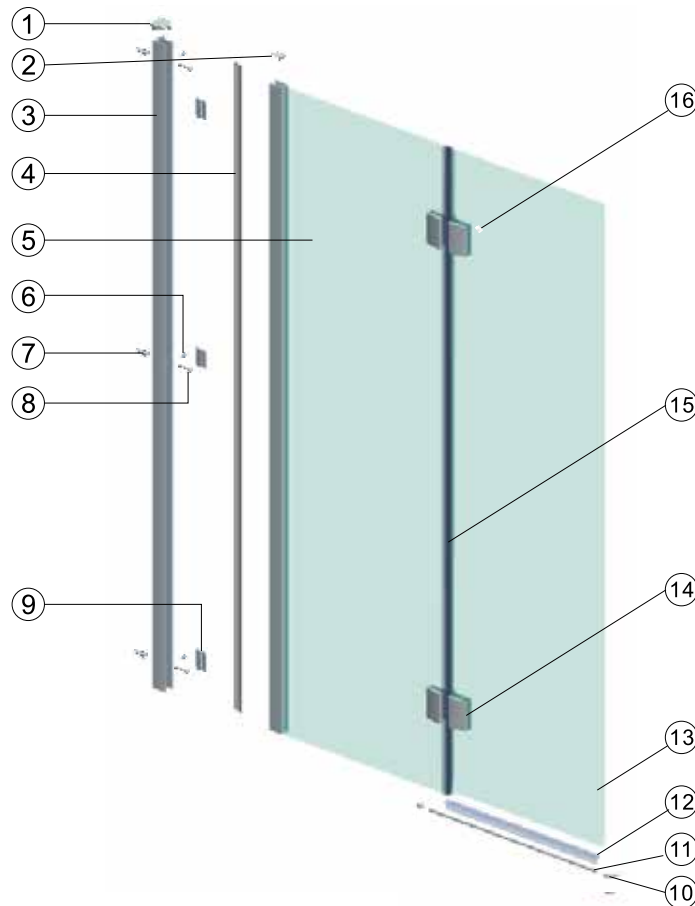

Instinct 8 Two Panel Bath Screen

INB7L + INB7R (Chrome), INBLKMB7L + INBLKMB7R (Matt Black)

Components

No.	Description	Qty	Part No.
1	Cover cap for wall profile L/R	1	B08060L/R
2	Cover cap for upright profile	1	B08062
3	Wall profile	1	M7003
4	Cover strip	1	M7004
5	Fixed panel	1	
6	Screw ST 4x12	1	A2403001
7	O6 x 30 wall plug	3	B08070
8	Flat head screw ST 4x30	3	A2403001

No.	Description	Qty	Part No.
9	Plastic part for cover strip	3	M7009
10	Luna rail end cap L/R	2	M7010L/R
11	Luna rail	1	M7009
12	Bottom seal	1	M7007
13	Moving panel	1	
14	Hinge	2	M7006
15	Vertical magnet seal	1	M7008
16	Cover cap for hinge	8	M7012

Merlyn Showering

Merlyn House, Unit 8, Purcellsinch Industrial Estate, Dublin Road, Kilkenny R95 HP71 Ireland. Tel: Freephone 0808 1011 429 Email: spec@merlyn.ie

All information on the data sheet is correct at the time of publication. All measurements are approximate and subject to standard tolerances.