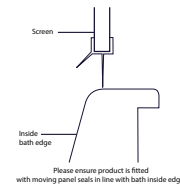

Instinct 8 Single Square Bath Screen (Towel Rail) INB10

Specification

Frame Finish	Chrome
Glass Finish	Clear
Cover Finish	Chrome
Fixings	Concealed
Seals	Yes
Dimensions	1500(h) x 800(w) mm
Adjustment	780-800mm
Weight	28kg

Features

Safety Standard	BS EN 14428
Components	See following page

Door Swing: 180°

A: Radius of Screen Swing = 740mm

☐ Recommended shower head position

Key Features + Benefits

Certifications + Accreditations

Instinct 8 Single Square Bath Screen (Towel Rail) INB10

Components

No.	Description	Qty	Part No.
1	Cover cap for wall profile L/R	2	SPOM7017L / SPOM7017R
2	Wall profile	1	SPOM7013
3	Cover strip	1	SPOM7004
4	Moving panel	1	A
5	Screw ST4x12	3	A2401201
6	Wall plug	3	SPOB08070
7	Screw ST4x30	3	A2403001
8	Bottom seal	3	SPOM7030
9	Handle	1	SPOM7033