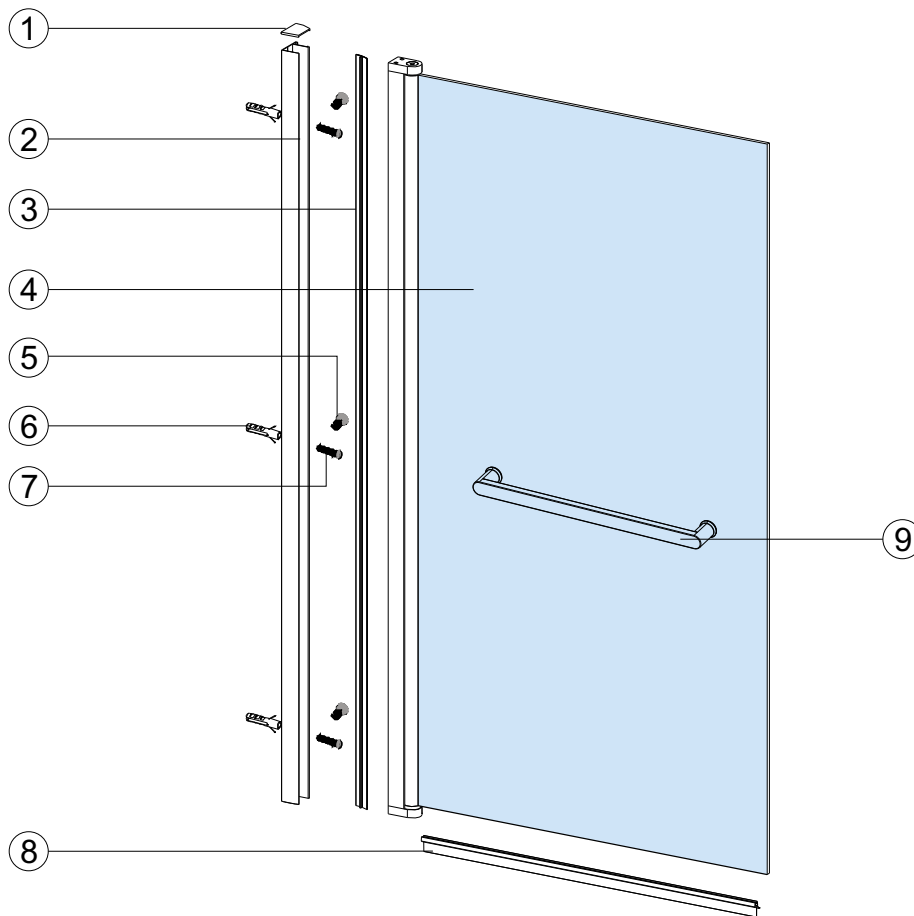

Instinct 8 Single Square Bath Screen (Towel Rail) INB10

Specification

Frame Finish	Chrome
Glass Finish	Clear
Cover Finish	Chrome
Fixings	Concealed
Seals	Yes
Dimensions	1500(h) x 800(w) mm
Adjustment	780-800mm
Weight	28kg

Features

Safety Standard	BS EN 14428
Components	See following page

Door Swing: 180°

A: Radius of Screen Swing = 740mm

☐ Recommended shower head position

Key Features + Benefits

Certifications + Accreditations

Instinct 8 Single Square Bath Screen (Towel Rail) INB10

Components

No.	Description	Qty	Part No.
1	Cover cap for wall profile L/R	2	SPOM7017L / SPOM7017R
2	Wall profile	1	SPOM7013
3	Cover strip	1	SPOM7004
4	Moving panel	1	A
5	Screw ST4x12	3	A2401201
6	Wall plug	3	SPOB08070
7	Screw ST4x30	3	A2403001
8	Bottom seal	3	SPOM7030
9	Handle	1	SPOM7033