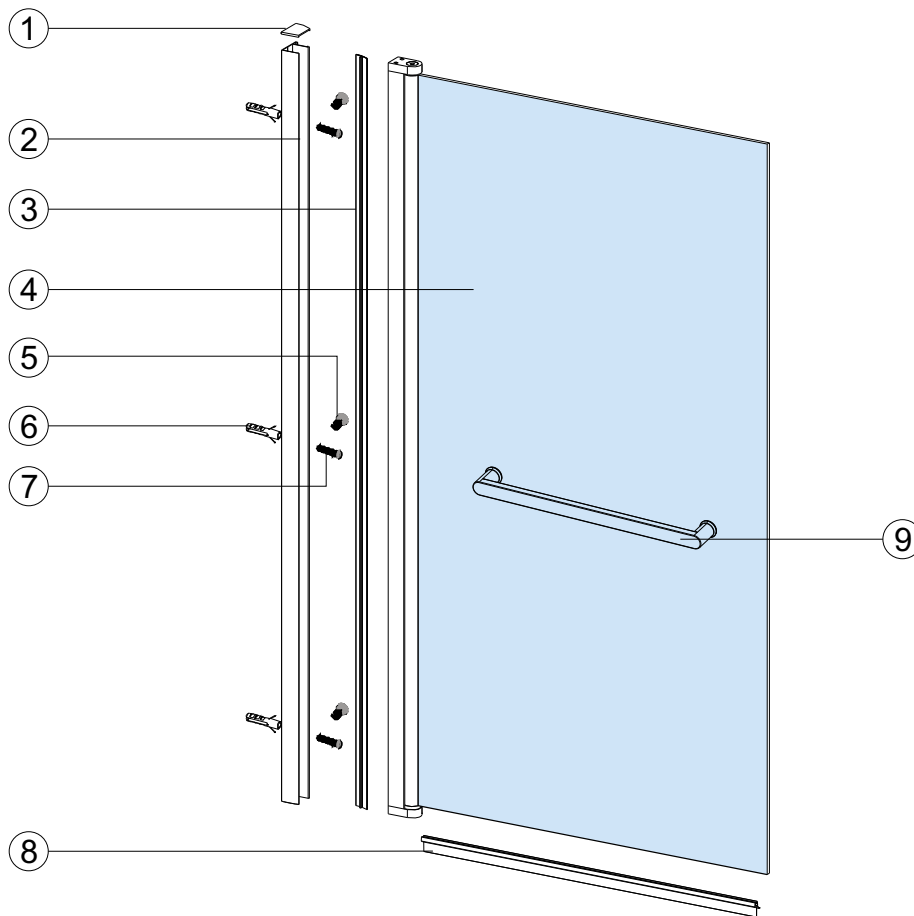

Instinct 8 Single Square Bath Screen (Towel Rail) INB10

Specification

Frame Finish	Chrome
Glass Finish	Clear
Cover Finish	Chrome
Fixings	Concealed
Seals	Yes
Dimensions	1500(h) x 800(w) mm
Adjustment	780-800mm
Weight	28kg

Features

Safety Standard	BS EN 14428
Components	See following page

Door Swing: 180°

A: Radius of Screen Swing = 740mm

☐ Recommended shower head position

Key Features + Benefits

Merlyn Showering

Merlyn House, Unit 8, Purcellsinch Industrial Estate, Dublin Road, Kilkenny R95 HP71 Ireland. Tel: Freephone 0808 1011 429 Email: spec@merlyn.ie

All information on the data sheet is correct at the time of publication. All measurements are approximate and subject to standard tolerances.

Certifications + Accreditations

Instinct 8 Single Square Bath Screen (Towel Rail) INB10

Components

No.	Description	Qty	Part No.
1	Cover cap for wall profile L/R	2	SPOM7017L / SPOM7017R
2	Wall profile	1	SPOM7013
3	Cover strip	1	SPOM7004
4	Moving panel	1	A
5	Screw ST4x12	3	A2401201
6	Wall plug	3	SPOB08070
7	Screw ST4x30	3	A2403001
8	Bottom seal	3	SPOM7030
9	Handle	1	SPOM7033