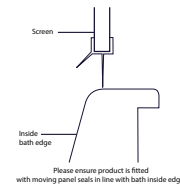

Instinct 8 Single Square Bath Screen (Towel Rail) INB10

Specification

Frame Finish	Chrome
Glass Finish	Clear
Cover Finish	Chrome
Fixings	Concealed
Seals	Yes
Dimensions	1500(h) x 800(w) mm
Adjustment	780-800mm
Weight	28kg

Features

Safety Standard	BS EN 14428
Components	See following page

Door Swing: 180°

A: Radius of Screen Swing = 740mm

☐ Recommended shower head position

Key Features + Benefits

Merlyn Showering

Merlyn House, Unit 8, Purcellsinch Industrial Estate, Dublin Road, Kilkenny R95 HP71 Ireland. Tel: Freephone 0808 1011 429 Email: spec@merlyn.ie

All information on the data sheet is correct at the time of publication. All measurements are approximate and subject to standard tolerances.

Certifications + Accreditations

Instinct 8 Single Square Bath Screen (Towel Rail) INB10