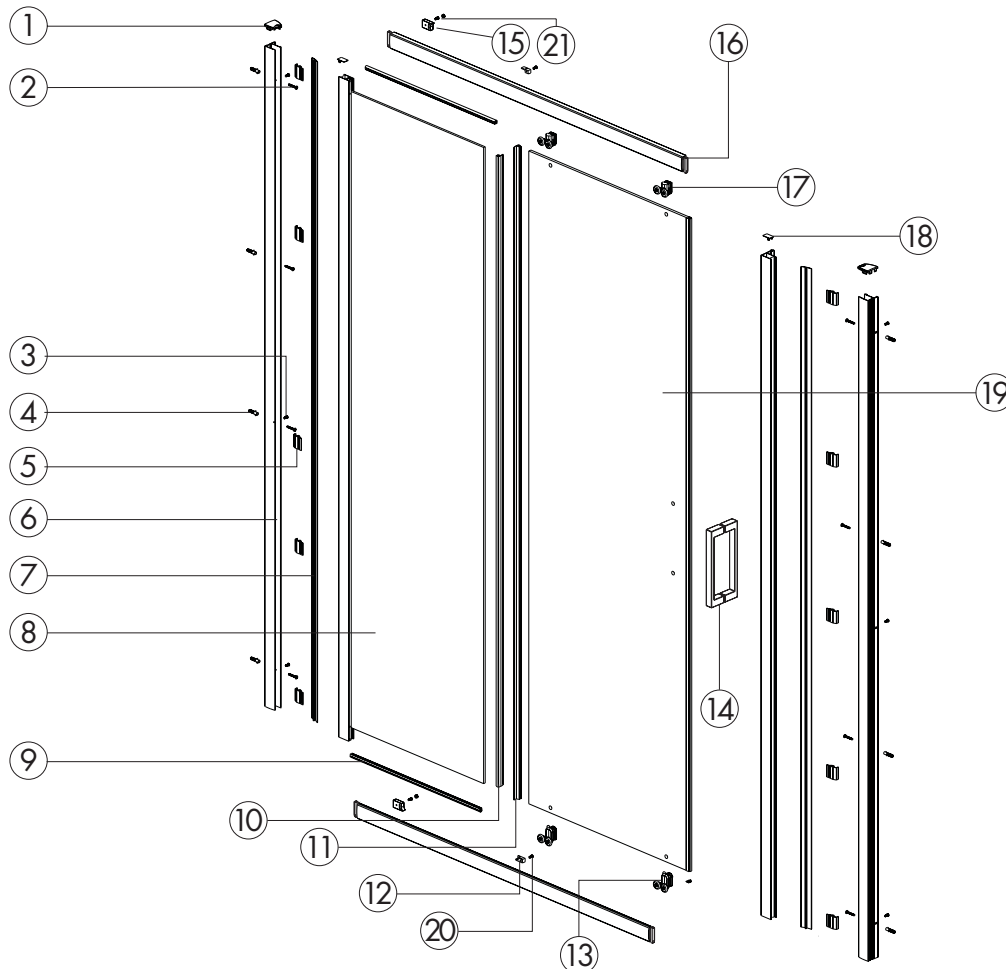

Technical Data Sheet | Shower Enclosures

www.instinctproducts.co.uk

Instinct 8 Frameless Sliding Doors Shower Enclosures Sliding Doors + Side Panels

Components

No.	Description	Qty	Part No.	No.	Description	Qty	Part No.
1	Cover cap for wall profile L/R	2	B08060L/B08060R	12	Glass clip L/R	2	INS046L/INS046R
2	Screw ST4x30	8	A2403001	13	Bottom roller	2	B08075
3	Flat head screw ST4x12	6	A2401201	14	Handle	1	INS049
4	Ø6 x 30 wall plug	8	B08070	15	Roller stop L/R	2	B08065L/B08065R
5	Cover strip clip	10	B08054	16	Top and bottom rail	2	B
6	Wall profile	2	INS001	17	Top roller	2	B08074
7	Cover strip	2	INS007	18	Cover cap for upright profile	2	B08062
8	Flat fixed panel	1	A	19	Moving panel	1	C
9	Bottom seal	2	INS041	20	Glass clip screw ST4x15	2	INS050
10	Upright water seal for fixed panel	1	INS037	21	Roller stop screw ST4x10	2	B08089
11	Upright water seal for moving panel	1	INS036				