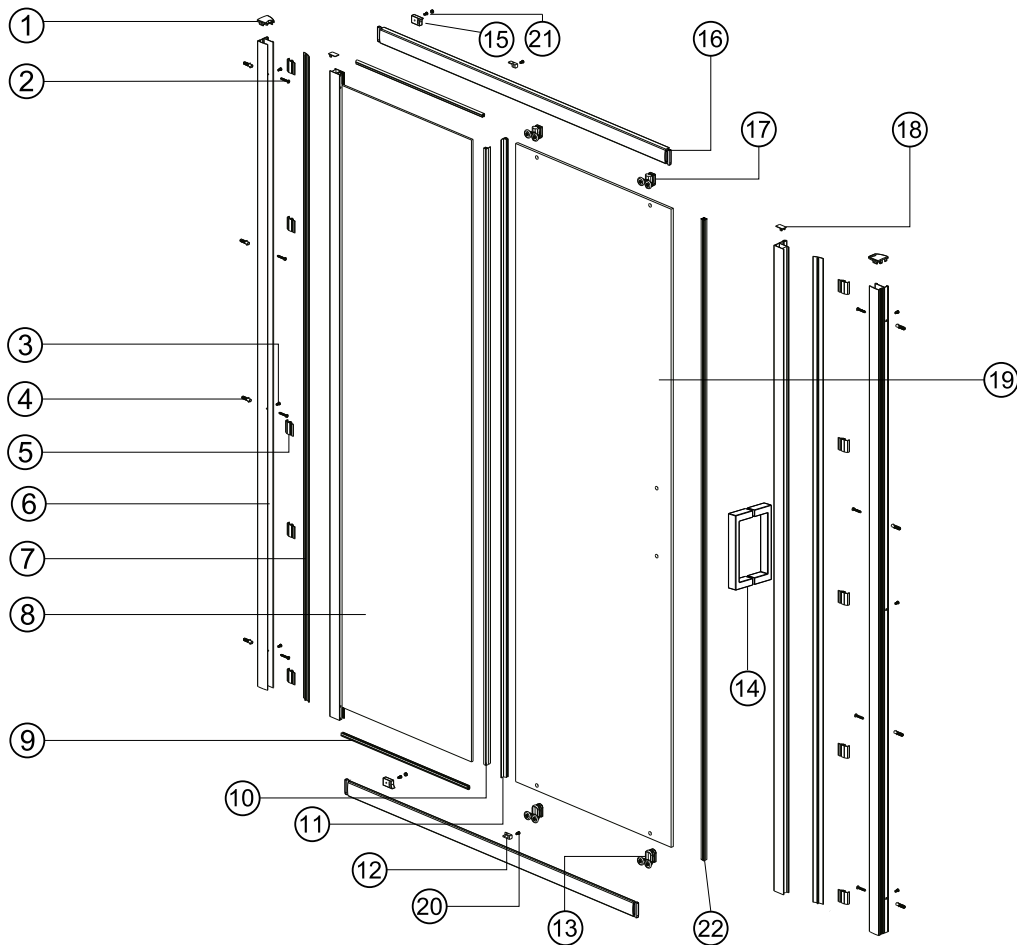

Technical Data Sheet | Shower Enclosures

Instinct 8 Framed Sliding Doors Shower Enclosures Sliding Doors + Side Panels

Components

No.	Description	Qty	Part No.	No.	Description	Qty	Part No.
1	Cover cap for wall profile L/R	2	B08060L/B08060R	12	Glass clip L/R	2	INS046L/INS046R
2	Screw ST4x30	8	A2403001	13	Bottom roller	2	MB0082
3	Flat head screw ST4x12	6	A2401201	14	Handle	1	INSHAN250
4	Ø6 x 30 wall plug	8	B08070	15	Roller stop L/R	2	B08065L/B08065R
5	Cover strip clip	10	B08054	16	Top and bottom rail	2	B
6	Wall profile	2	INS001	17	Top roller	2	B08074
7	Cover strip	2	INS007	18	Cover cap for upright profile	2	B08062
8	Flat fixed panel	1	A	19	Moving panel	1	C
9	Bottom seal	2	INS041	20	Glass clip screw ST4x15	2	INS050
10	Upright water seal for fixed panel	1	INS037	21	Roller stop screw ST4x10	2	B08089
11	Upright water seal for moving panel	1	INS036	22	Magnetic strip	1	INS052

Merlyn Showering

Merlyn House, Unit 8, Purcellsinch Industrial Estate, Dublin Road, Kilkenny R95 HP71 Ireland. Tel: Freephone 0808 1011 429 Email: spec@merlyn.ie

All information on the data sheet is correct at the time of publication. All measurements are approximate and subject to standard tolerances.