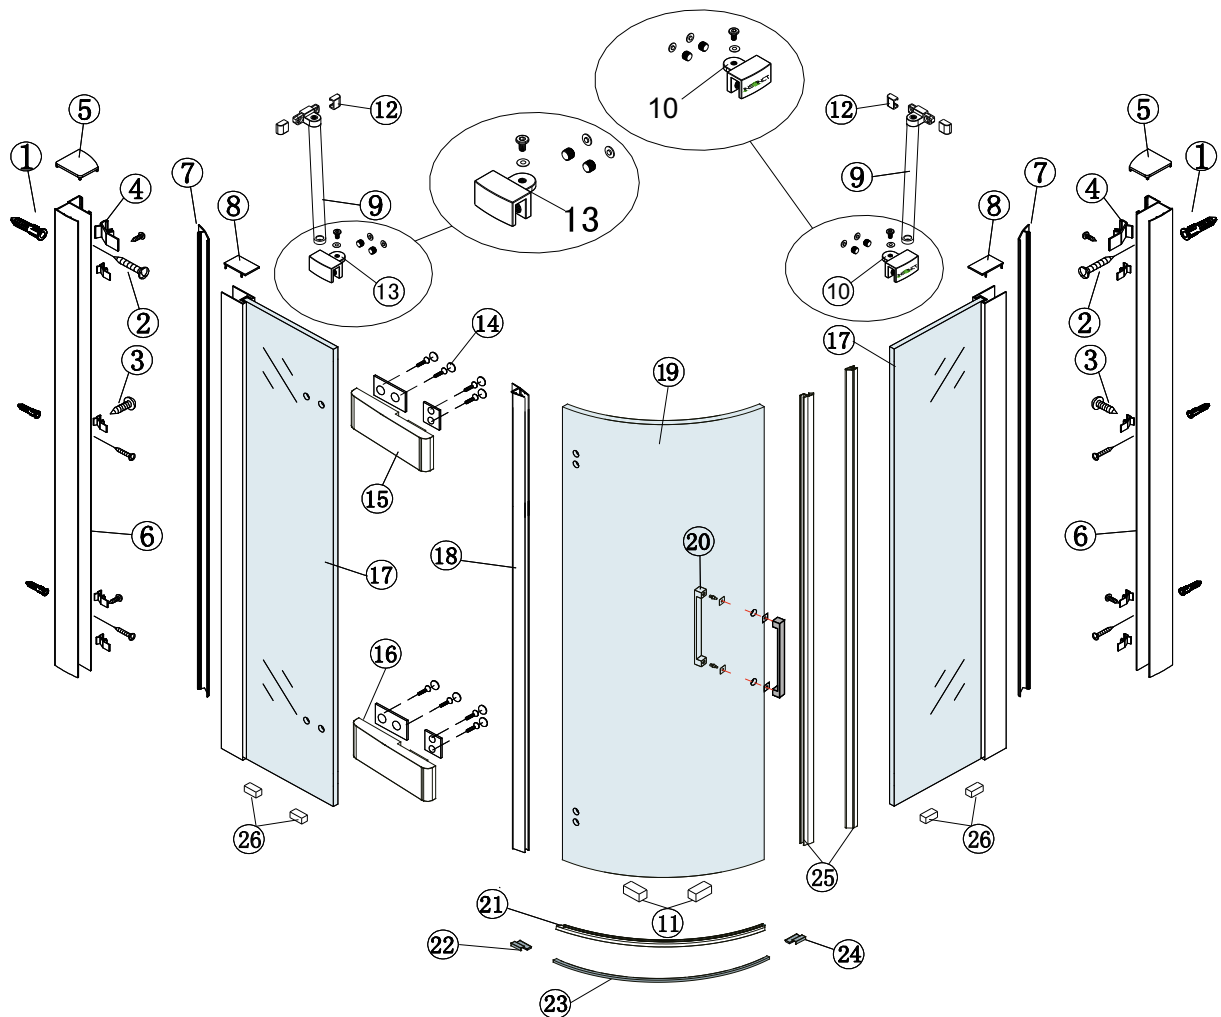

Technical Data Sheet | Shower Enclosures

www.instinctproducts.co.uk

Instinct 8 Framed Single Door Quadrants Shower Enclosures Sliding Doors

Components

No.	Description	Qty	Part No.
1	Cover cap for wall profile L/R	2	B08060L/B08060R
2	Screw ST4x30	8	A2403001
3	Flat head screw ST4x12	6	A2401201
4	Ø6 x 30 wall plug	8	B08070
5	Cover strip clip	10	B08054
6	Wall profile	2	INS001
7	Cover strip	2	INS007
8	Flat fixed panel	1	A
9	Fixed panel top & bottom seal	4	INS0412
10	Upright water seal for fixed panel	1	INS034
11	Handle	1	INSHAN250

No.	Description	Qty	Part No.
12	Bottom double roller	2	MB0082
13	Moving panel	1	B
14	Curved fixed panel	1	C
15	Upright water seal for moving panel	1	INS036
16	Upright water seal for curved fixed panel	1	INS037
17	Cover cap for upright profile	2	B08062
18	Roller stop L/R	4	B08065L/B08065R
19	Glass clip L/R	4	INS046L/INS046R
20	Top double roller	2	B08074
21	Top and bottom rail	2	D
22	Roller stop screw St4x10	4	B08089
23	Glass clip screw St4x15	4	INS050

Merlyn Showering

Merlyn House, Unit 8, Purcellsinch Industrial Estate, Dublin Road, Kilkenny R95 HP71 Ireland. Tel: Freephone 0808 1011 429 Email: spec@merlyn.ie

All information on the data sheet is correct at the time of publication. All measurements are approximate and subject to standard tolerances.