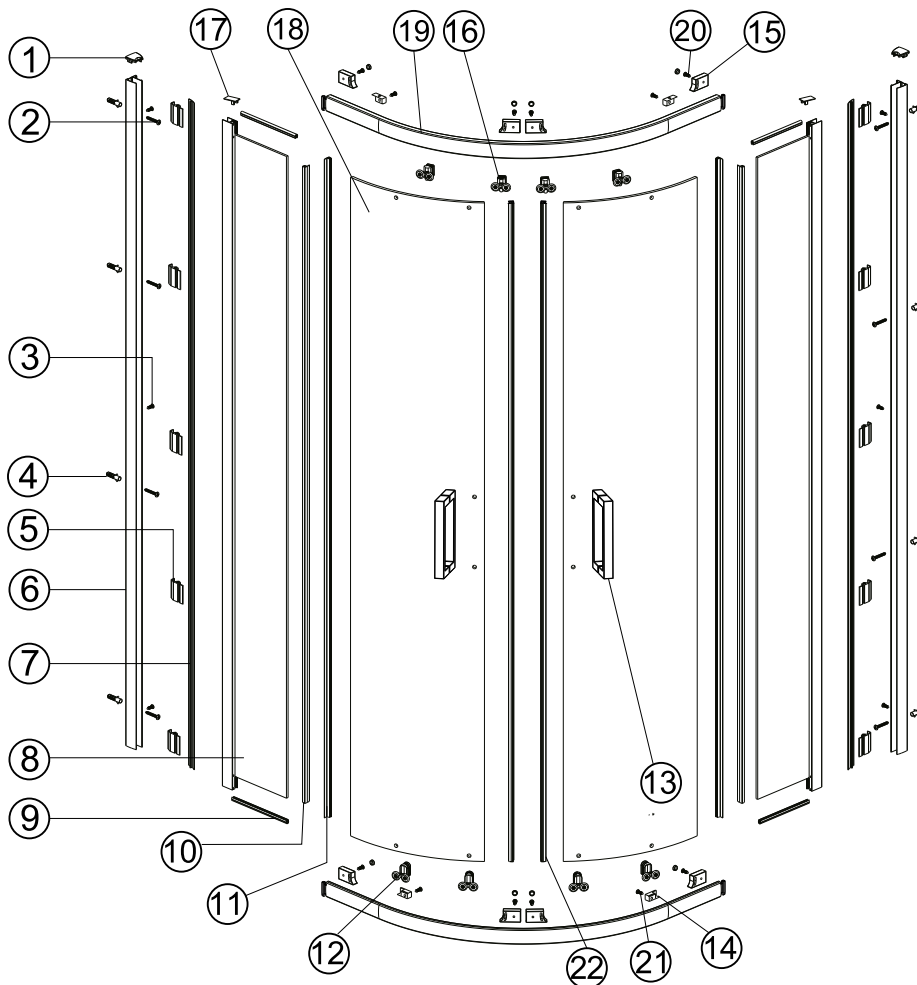

Technical Data Sheet | Shower Enclosures

www.instinctproducts.co.uk

Instinct 8 Framed Double Door Quadrants Shower Enclosures Sliding Doors

Components

No.	Description	Qty	Part No.	No.	Description	Qty	Part No.
1	Cover cap for wall profile L/R	2	B08060L/B08060R	12	Bottom rollers	4	MB0082
2	Screw ST4x30	8	A2403001	13	Handle	2	INSHAN250
3	Flat head screw ST4x12	6	A2401201	14	Glass clip L/R	4	INS046L/INS046R
4	Ø6 x 30 wall plug	8	B08070	15	Roller stop L/R	8	B08065L/B08065R
5	Cover strip clip	10	B08054	16	Top roller	4	B08074
6	Wall profile	2	INS001	17	Cover cap for upright profile	2	B08062
7	Cover strip	2	INS007	18	Moving panel	2	B
8	Fixed panel	2	A	19	Top and bottom rail	2	
9	Fixed panel top & bottom seal	4		20	Roller stop crew ST4x10	8	B08089
10	Upright water seal for fixed panel	2	INS038	21	Glass clip screw ST4x15	4	INS050
11	Upright water seal for moving panel	2	INS040	22	Magnet seal	1	INS053

Merlyn Showering

Merlyn House, Unit 8, Purcellsinch Industrial Estate, Dublin Road, Kilkenny R95 HP71 Ireland. Tel: Freephone 0808 1011 429 Email: spec@merlyn.ie

All information on the data sheet is correct at the time of publication. All measurements are approximate and subject to standard tolerances.