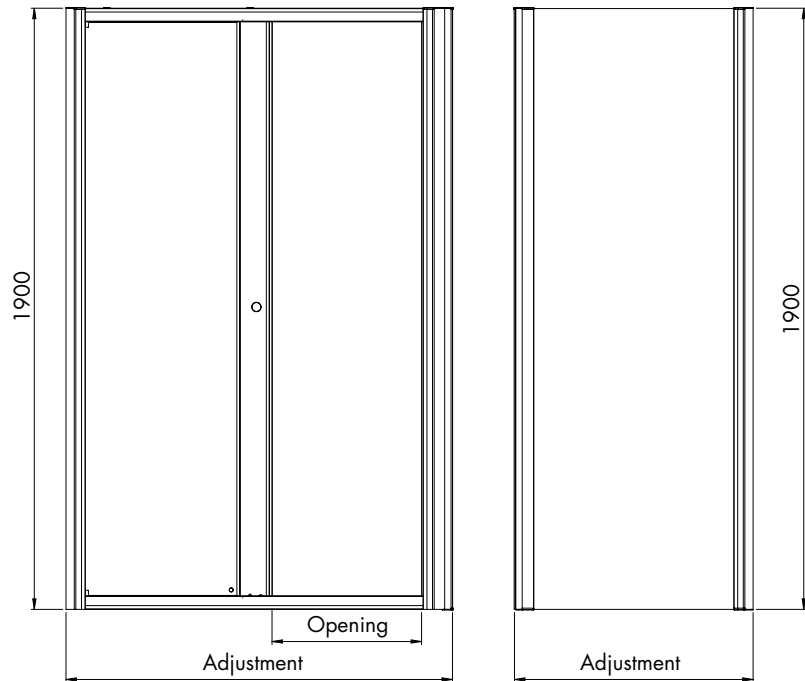

Inline Panels

Chrome	Black	Size	Weight
V2INHL2CS	V2INHL2CB	200mm	7.54kg
V2INHL3CS	V2INHL3CB	300mm	10.47kg

Extension Profile

Chrome	Black	Size	Weight
V2INZEXT	V2INZEXTB	40mm	1.48kg

Key Features + Benefits

Certifications + Accreditations

Instinct 6 Sliding Doors Shower Enclosures

Sliding Doors, Side Panels

Sliding Door (Alcove Fitting)

Sliding Door (Side Panel)

Sliding Door (Alcove Fitting)			
Size	Adjustment	Opening	Weight
1000mm	940-990mm	390mm	27.72kg
1100mm	1040-1090mm	440mm	29.68kg
1200mm	1140-1190mm	490mm	33.68kg
1300mm	1240-1290mm	540mm	38.58kg
1400mm	1340-1390mm	590mm	39.12kg
1500mm	1440-1490mm	640mm	44.48kg
1600mm	1540-1590mm	690mm	46.28kg
1700mm	1640-1690mm	740mm	48.57kg

Sliding Door (Side Panels)			
Size	Adjustment	Opening	Weight
1000mm	966-1016mm	390mm	27.72kg
1100mm	1066-1116mm	440mm	29.68kg
1200mm	1166-1216mm	490mm	33.68kg
1300mm	1266-1316mm	540mm	38.58kg
1400mm	1366-1416mm	590mm	39.12kg
1500mm	1466-1516mm	640mm	44.48kg
1600mm	1566-1616mm	690mm	46.28kg
1700mm	1666-1716mm	740mm	48.57kg

Side Panel		
Size	Adjustment	Weight
700mm	665-690mm	18.58kg
760mm	725-750mm	20.42kg
800mm	765-790mm	31.31kg
900mm	865-890mm	24.08kg
1000mm	965-990mm	28.60kg

Roman Showers Ltd

Whitworth Avenue, Aycliffe Business Park, County Durham DL5 6YN. Tel: 01325 328033 Email: custserv@roman-showers.com