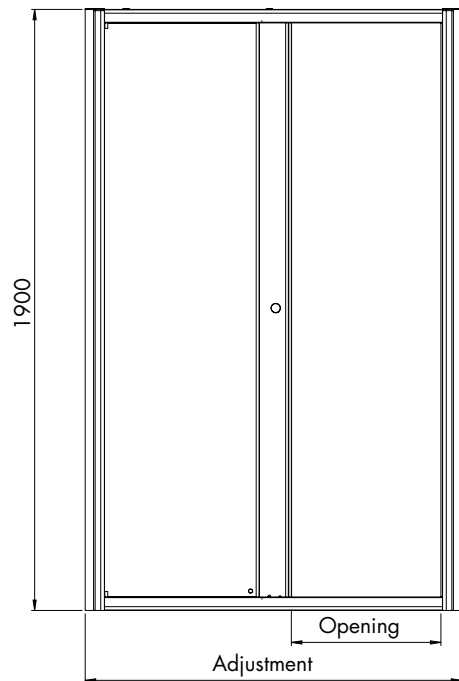

Side Panels

Chrome	Black	Size	Adjustment	Weight
V2INR7CS	V2INR7CB	700mm	665-690mm	18.58kg
V2INR76CS	V2INR76CB	760mm	725-750mm	20.42kg
V2INR8CS	V2INR8CB	800mm	765-790mm	31.31kg
V2INR9CS	V2INR9CB	900mm	865-890mm	24.08kg
V2INR10CS	V2INR10CB	1000mm	965-990mm	28.60kg

Instinct 6 Sliding Doors Shower Enclosures

Sliding Doors, Side Panels

Sliding Door (Alcove Fitting)

Sliding Door (Side Panel)

Sliding Door (Alcove Fitting)			
Size	Adjustment	Opening	Weight
1000mm	940-990mm	390mm	27.72kg
1100mm	1040-1090mm	440mm	29.68kg
1200mm	1140-1190mm	490mm	33.68kg
1300mm	1240-1290mm	540mm	38.58kg
1400mm	1340-1390mm	590mm	39.12kg
1500mm	1440-1490mm	640mm	44.48kg
1600mm	1540-1590mm	690mm	46.28kg
1700mm	1640-1690mm	740mm	48.57kg

Sliding Door (Side Panels)			
Size	Adjustment	Opening	Weight
1000mm	966-1016mm	390mm	27.72kg
1100mm	1066-1116mm	440mm	29.68kg
1200mm	1166-1216mm	490mm	33.68kg
1300mm	1266-1316mm	540mm	38.58kg
1400mm	1366-1416mm	590mm	39.12kg
1500mm	1466-1516mm	640mm	44.48kg
1600mm	1566-1616mm	690mm	46.28kg
1700mm	1666-1716mm	740mm	48.57kg

Side Panel		
Size	Adjustment	Weight
700mm	665-690mm	18.58kg
760mm	725-750mm	20.42kg
800mm	765-790mm	31.31kg
900mm	865-890mm	24.08kg
1000mm	965-990mm	28.60kg

Roman Showers Ltd

Whitworth Avenue, Aycliffe Business Park, County Durham DL5 6YN. Tel: 01325 328033 Email: custserv@roman-showers.com