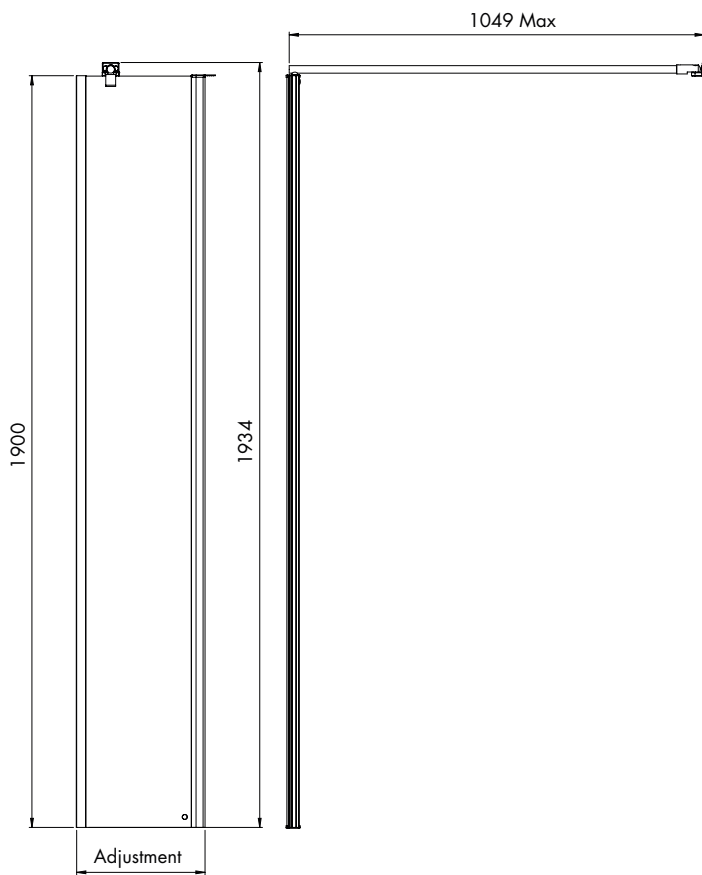

Sliding Door (Side Panels)			
Size	Adjustment	Opening	Weight
1000mm	966-1016mm	390mm	27.72kg
1100mm	1066-1116mm	440mm	29.68kg
1200mm	1166-1216mm	490mm	33.68kg
1300mm	1266-1316mm	540mm	38.58kg
1400mm	1366-1416mm	590mm	39.12kg
1500mm	1466-1516mm	640mm	44.48kg
1600mm	1566-1616mm	690mm	46.28kg
1700mm	1666-1716mm	740mm	48.57kg

Side Panel		
Size	Adjustment	Weight
700mm	665-690mm	18.58kg
760mm	725-750mm	20.42kg
800mm	765-790mm	31.31kg
900mm	865-890mm	24.08kg
1000mm	965-990mm	28.60kg

Roman Showers Ltd

Whitworth Avenue, Aycliffe Business Park, County Durham DL5 6YN. Tel: 01325 328033 Email: custserv@roman-showers.com

All information on the data sheet is correct at the time of publication. All measurements are approximate and subject to standard tolerances.

Instinct 6 Sliding Doors Shower Enclosures Inline Panels

Sliding Door (Inline Panel)

Sliding Door (Inline Panel)

Size	Adjustment	Weight
200mm	+200 to door size	7.54kg
300mm	+300 to door size	10.47kg

Roman Showers Ltd

Whitworth Avenue, Aycliffe Business Park, County Durham DL5 6YN. Tel: 01325 328033 Email: custserv@roman-showers.com