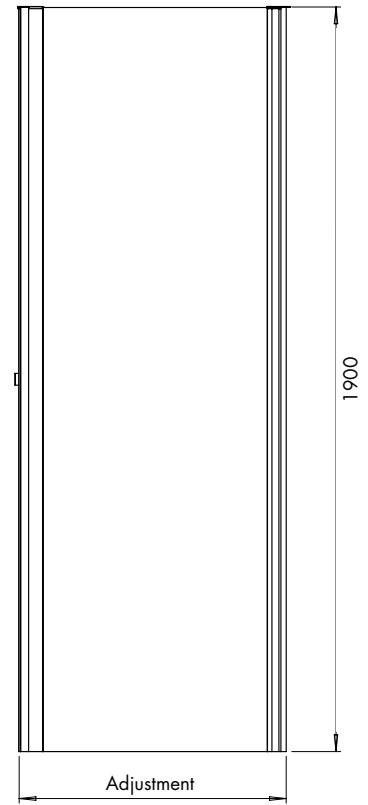

#### Side Panels

Chrome	Black	Size	Adjustment	Weight
<b>V2INR7CS</b>	<b>V2INR7CB</b>	700mm	665-690mm	18.58kg
<b>V2INR76CS</b>	<b>V2INR76CB</b>	760mm	725-750mm	20.42kg
<b>V2INR8CS</b>	<b>V2INR8CB</b>	800mm	765-790mm	31.31kg
<b>V2INR9CS</b>	<b>V2INR9CB</b>	900mm	865-890mm	24.08kg
<b>V2INR10CS</b>	<b>V2INR10CB</b>	1000mm	965-990mm	28.60kg

### Instinct 6 Pivot Doors Shower Enclosures

Pivot Doors, Side Panels

**Pivot Door (Alcove Fitting)**

**Pivot Door (Side Panel)**

**Pivot Door (Alcove Fitting)**

Size	Adjustment	Opening	Weight
700mm	640-690mm	400mm	19.61kg
760mm	700-750mm	460mm	20.42kg
800mm	740-790mm	500mm	21.31kg
900mm	840-890mm	600mm	24.03kg
1000mm	940-990mm	700mm	26.75kg

**Pivot Door (Side Panels)**

Size	Adjustment	Opening	Weight
700mm	666-716mm	400mm	19.61kg
760mm	726-776mm	460mm	20.42kg
800mm	766-816mm	500mm	21.31kg
900mm	866-916mm	600mm	24.03kg
1000mm	966-1016mm	700mm	26.75kg

**Side Panel**

Size	Adjustment	Weight
700mm	665-690mm	18.58kg
760mm	725-750mm	20.42kg
800mm	765-790mm	31.31kg
900mm	865-890mm	24.08kg
1000mm	965-990mm	28.60kg

**Roman Showers Ltd**

Whitworth Avenue, Aycliffe Business Park, County Durham DL5 6YN. Tel: 01325 328033 Email: custserv@roman-showers.com