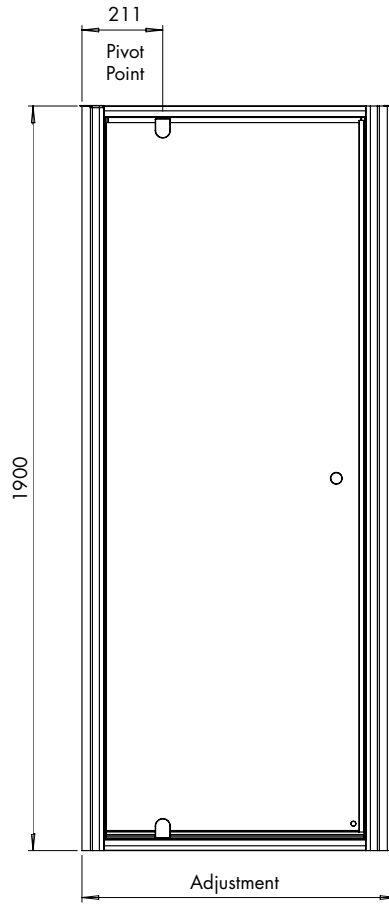

#### Side Panels

Chrome	Black	Size	Adjustment	Weight
<b>V2INR7CS</b>	<b>V2INR7CB</b>	700mm	665-690mm	18.58kg
<b>V2INR76CS</b>	<b>V2INR76CB</b>	760mm	725-750mm	20.42kg
<b>V2INR8CS</b>	<b>V2INR8CB</b>	800mm	765-790mm	31.31kg
<b>V2INR9CS</b>	<b>V2INR9CB</b>	900mm	865-890mm	24.08kg
<b>V2INR10CS</b>	<b>V2INR10CB</b>	1000mm	965-990mm	28.60kg

### Instinct 6 Pivot Doors Shower Enclosures

Pivot Doors, Side Panels

**Pivot Door (Alcove Fitting)**

**Pivot Door (Side Panel)**

**Pivot Door (Alcove Fitting)**

Size	Adjustment	Opening	Weight
700mm	640-690mm	400mm	19.61kg
760mm	700-750mm	460mm	20.42kg
800mm	740-790mm	500mm	21.31kg
900mm	840-890mm	600mm	24.03kg
1000mm	940-990mm	700mm	26.75kg

**Pivot Door (Side Panels)**

Size	Adjustment	Opening	Weight
700mm	666-716mm	400mm	19.61kg
760mm	726-776mm	460mm	20.42kg
800mm	766-816mm	500mm	21.31kg
900mm	866-916mm	600mm	24.03kg
1000mm	966-1016mm	700mm	26.75kg

**Side Panel**

Size	Adjustment	Weight
700mm	665-690mm	18.58kg
760mm	725-750mm	20.42kg
800mm	765-790mm	31.31kg
900mm	865-890mm	24.08kg
1000mm	965-990mm	28.60kg

**Roman Showers Ltd**

Whitworth Avenue, Aycliffe Business Park, County Durham DL5 6YN. Tel: 01325 328033 Email: custserv@roman-showers.com