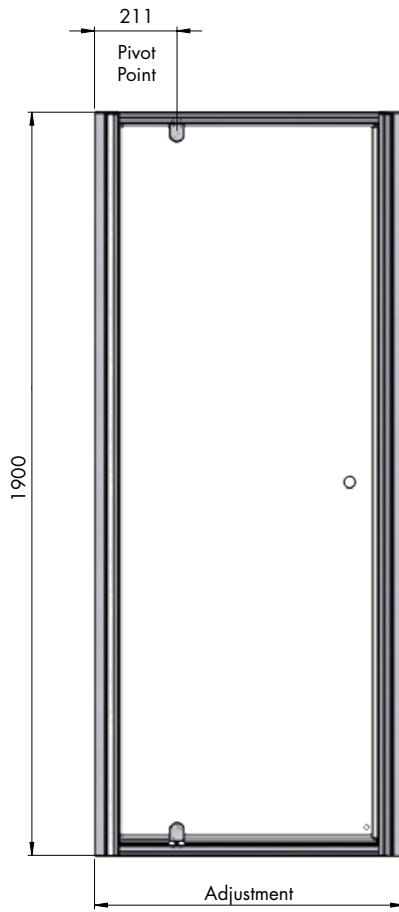

#### Side Panels

Chrome	Black	Size	Adjustment	Weight
<b>V2INR7CS</b>	<b>V2INR7CB</b>	700mm	665-690mm	18.58kg
<b>V2INR76CS</b>	<b>V2INR76CB</b>	760mm	725-750mm	20.42kg
<b>V2INR8CS</b>	<b>V2INR8CB</b>	800mm	765-790mm	31.31kg
<b>V2INR9CS</b>	<b>V2INR9CB</b>	900mm	865-890mm	24.08kg
<b>V2INR10CS</b>	<b>V2INR10CB</b>	1000mm	965-990mm	28.60kg

### Instinct 6 Pivot Doors Shower Enclosures

Pivot Doors, Side Panels

**Pivot Door (Alcove Fitting)**

**Pivot Door (Side Panel)**

**Pivot Door (Alcove Fitting)**

Size	Adjustment	Opening	Weight
700mm	640-690mm	400mm	19.61kg
760mm	700-750mm	460mm	20.42kg
800mm	740-790mm	500mm	21.31kg
900mm	840-890mm	600mm	24.03kg
1000mm	940-990mm	700mm	26.75kg

**Pivot Door (Side Panels)**

Size	Adjustment	Opening	Weight
700mm	666-716mm	400mm	19.61kg
760mm	726-776mm	460mm	20.42kg
800mm	766-816mm	500mm	21.31kg
900mm	866-916mm	600mm	24.03kg
1000mm	966-1016mm	700mm	26.75kg

**Side Panel**

Size	Adjustment	Weight
700mm	665-690mm	18.58kg
760mm	725-750mm	20.42kg
800mm	765-790mm	31.31kg
900mm	865-890mm	24.08kg
1000mm	965-990mm	28.60kg

**Roman Showers Ltd**

Whitworth Avenue, Aycliffe Business Park, County Durham DL5 6YN. Tel: 01325 328033 Email: custserv@roman-showers.com