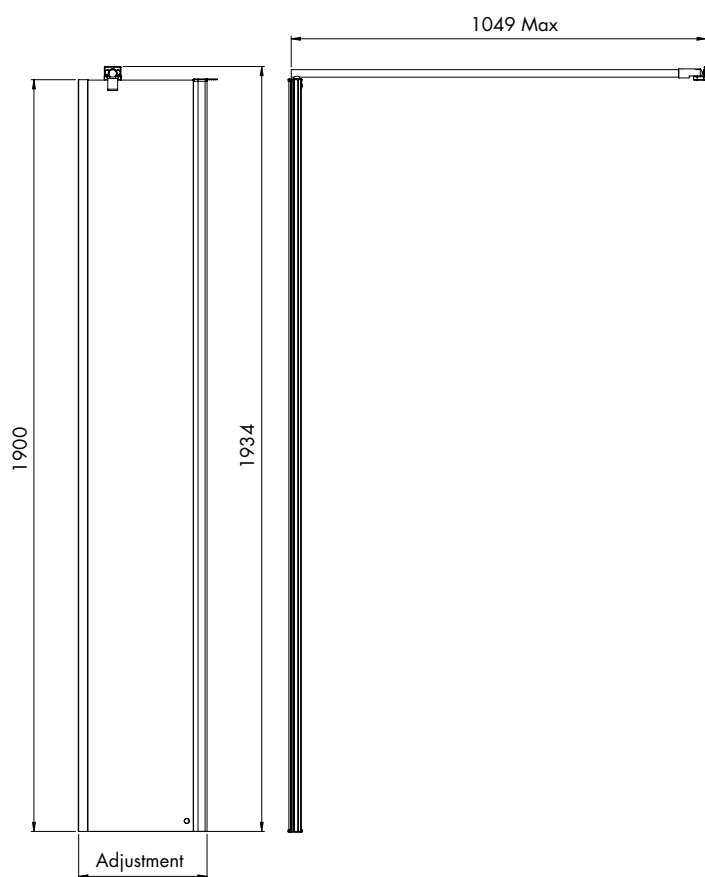

Instinct 6 Pivot Doors Shower Enclosures Inline Panels

Pivot Door (Inline Panel)

Sliding Door (Inline Panel)

Size	Adjustment	Weight
200mm	+200 to door size	7.54kg
300mm	+300 to door size	10.47kg

Roman Showers Ltd

Whitworth Avenue, Aycliffe Business Park, County Durham DL5 6YN. Tel: 01325 328033 Email: custserv@roman-showers.com

All information on the data sheet is correct at the time of publication. All measurements are approximate and subject to standard tolerances.