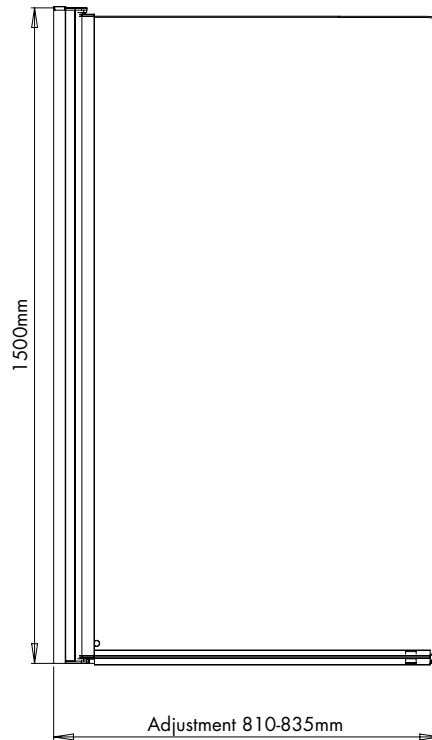

### Instinct 6 Power Shower Plus Bath Screen (Reversible) INEB13S, INEB13B

#### Specification

Frame Finish	Chrome (INEB13S) Black (INEB13B)
Glass Finish	Clear
Cover Finish	Chrome or Black
Fixings	Concealed
Seals	Clear PVC
Dimensions	1500(h) x 820(w) mm
Adjustment	810-835mm
Weight	17kg

#### Features

Design	Frameless with square glass
Safety Standard	BS EN 14428
Watertight	Unique sealing system for added water integrity
Compatibility	Suitable for use with power showers