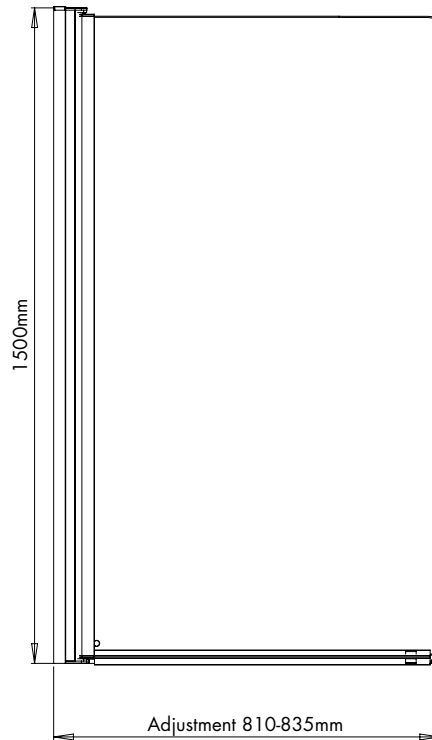

Instinct 6 Power Bath Screen INEB13S, INEB13B

Specification

Frame Finish	Chrome (INEB13S) Black (INEB13B)
Glass Finish	Clear
Cover Finish	Chrome or Black
Fixings	Concealed
Seals	Clear PVC
Dimensions	1500(h) x 820(w) mm
Adjustment	810-835mm
Weight	17kg

Features

Design	Frameless with square glass
Safety Standard	BS EN 14428
Watertight	Unique sealing system for added water integrity
Compatibility	Suitable for use with power showers

Key Features + Benefits