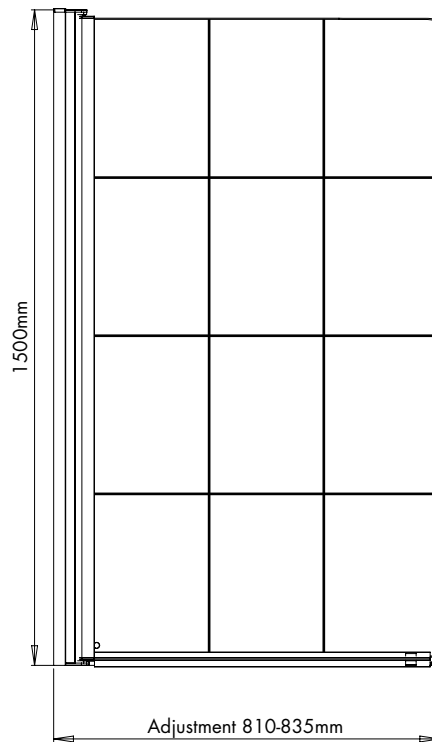

Instinct 6 Grid Power Shower Bath Screen INEB13GPB

Specification

| | |
|--------------|--|
| Frame Finish | Black |
| Glass Finish | Clear, glass filled black paint fired into the glass during toughening |
| Cover Finish | Black |
| Fixings | Concealed |
| Seals | Clear PVC |
| Dimensions | 1500(h) x 823(w) mm |
| Adjustment | 810-835mm |
| Weight | 17kg |

Features

| | |
|-----------------|---|
| Design | Frameless with square glass, printed black grid design |
| Safety Standard | BS EN 14428 |
| Watertight | Unique sealing system between horizontal and vertical frame |
| Compatibility | Suitable for use with power shower |