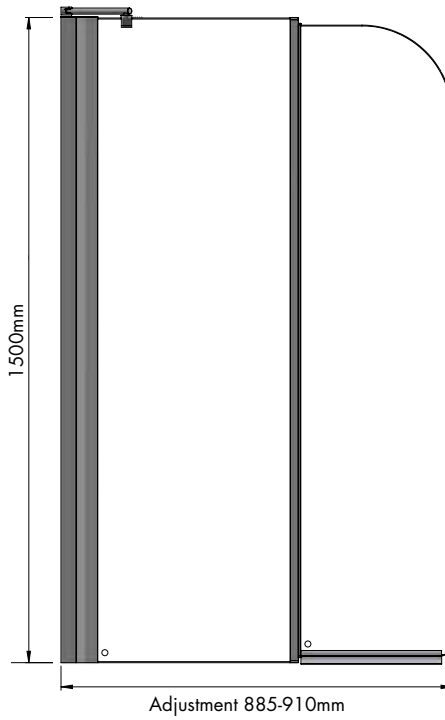

Instinct 6 Curved Folding Bath Screen IND9CSL, IND9CSR

Specification

Frame Finish	Chrome (IND9CSL – Left Handed) (IND9CSR – Right Handed)
Glass Finish	Clear
Cover Finish	Chrome
Fixings	Concealed
Seals	Clear PVC
Dimensions	1500(h) x 910(w) mm
Adjustment	Open 525-550mm Closed 885-910mm
Weight	23.75kg

Features

Design	Frameless with curved glass
Safety Standard	BS EN 14428
Compatibility	Suitable for use with power showers

Key Features + Benefits

Certifications + Accreditations