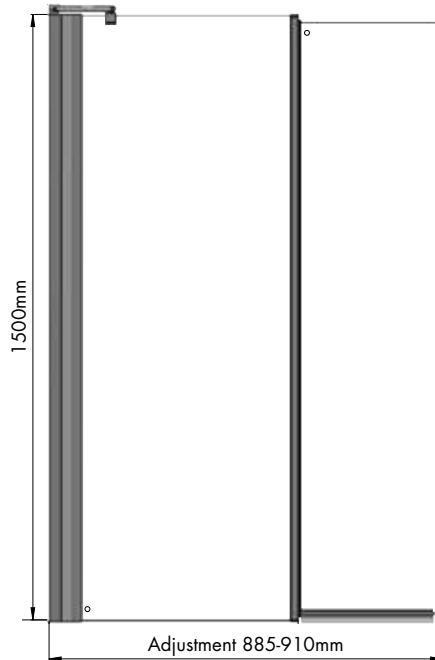

### Instinct 6 Inward Folding Bath Screen IND6CS, IND6CB

#### Specification

Frame Finish	Chrome (IND6CS) Black (IND6CB)
Glass Finish	Clear
Cover Finish	Chrome or Black
Fixings	Concealed
Seals	Clear PVC
Dimensions	1500(h) x 910(w) mm
Adjustment	Open 525-550mm Closed 885-910mm
Weight	21kg

#### Features

Design	Frameless with radius glass
Safety Standard	BS EN 14428
Compatibility	Suitable for use with power showers