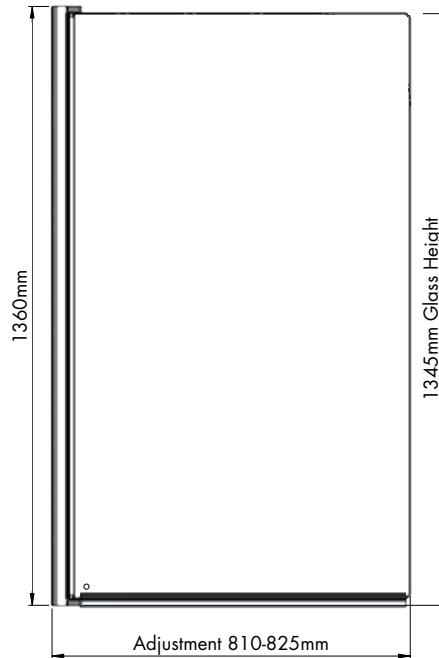

Instinct 6 Standard Bath Screen IND3CS

Specification

Frame Finish	Chrome
Glass Finish	Clear
Cover Finish	Chrome
Fixings	Concealed
Seals	Clear PVC
Dimensions	1360(h) x 820(w) mm
Adjustment	810-825mm
Weight	11kg

Features

Design	Frameless with square glass
Safety Standard	BS EN 14428
Compatibility	Suitable for standard bath mixer and electric showers (Not recommended for use with pumped or pressurised systems)

Key Features + Benefits