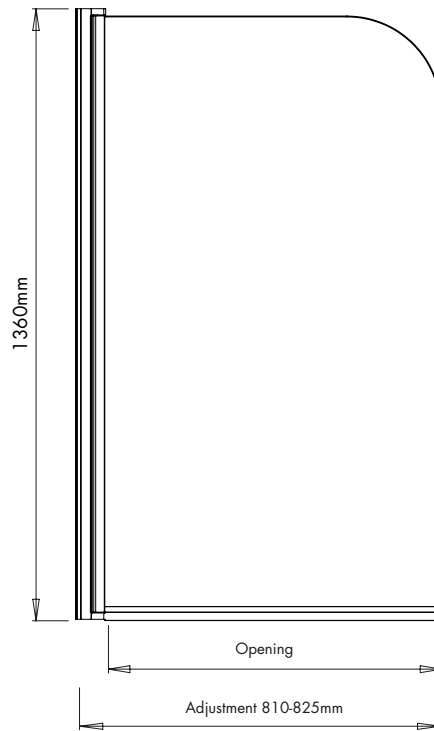

Instinct 6 Curved Bath Screen IND2CS

Specification

Frame Finish	Chrome
Glass Finish	Clear
Cover Finish	Chrome
Fixings	Concealed
Seals	Clear PVC
Dimensions	1360(h) x 820(w) mm
Adjustment	810-825mm
Weight	11kg

Features

Design	Frameless with radius glass
Safety Standard	BS EN 14428
Compatibility	Suitable for standard bath mixer and electric showers (Not recommended for use with pumped or pressurised systems)

Key Features + Benefits