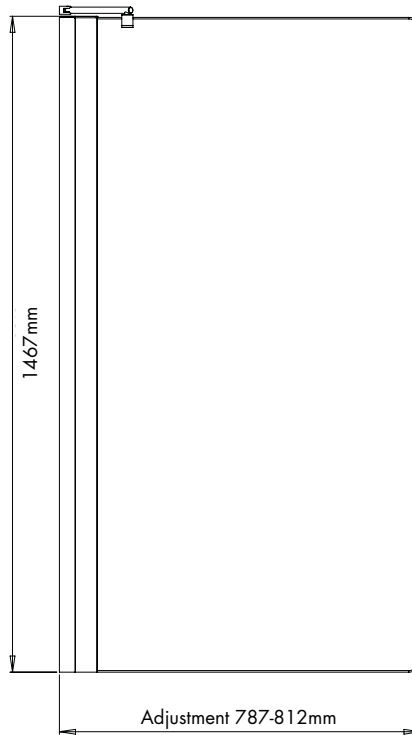

### Instinct 6 Fixed Bath Screen IND11CS, IND11CB

#### Specification

Frame Finish	Chrome (IND11CS) Black (IND11CB)
Glass Finish	Clear
Cover Finish	Chrome or Black
Fixings	Concealed
Seals	Clear PVC
Dimensions	1467(h) x 800(w) mm
Adjustment	787-812mm
Weight	18.75kg