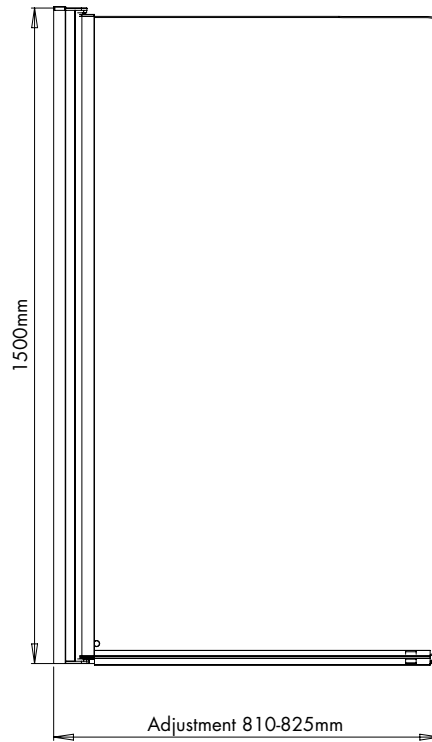

Instinct 6 Power Shower Bath Screen (Reversible) IND10CS, IND10CB

Specification

| | |
|--------------|-------------------------------------|
| Frame Finish | Chrome (IND10CS) Black (IND10CB) |
| Glass Finish | Clear |
| Cover Finish | Chrome or Black |
| Fixings | Concealed |
| Seals | Clear PVC |
| Dimensions | 1500(h) x 815(w) mm |
| Adjustment | 810-825mm |
| Weight | 17.08kg |

Features

| | |
|-----------------|---|
| Design | Frameless with square glass |
| Safety Standard | BS EN 14428 |
| Watertight | Unique sealing system between vertical and horizontal aluminium |
| Compatibility | Suitable for use with power showers |