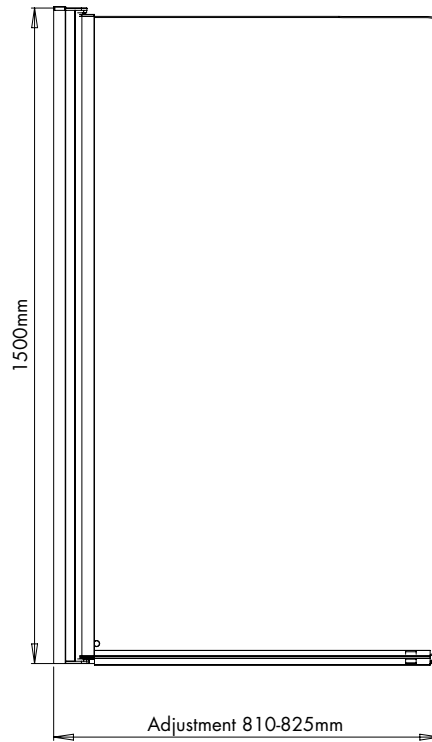

### Instinct 6 Inward / Outward Power Shower Bath Screen IND10CS, IND10CB

#### Specification

Frame Finish	Chrome (IND10CS) Black (IND10CB)
Glass Finish	Clear
Cover Finish	Chrome or Black
Fixings	Concealed
Seals	Clear PVC
Dimensions	1500(h) x 815(w) mm
Adjustment	810-825mm
Weight	17.08kg

#### Features

Design	Frameless with square glass
Safety Standard	BS EN 14428
Watertight	Unique sealing system between vertical and horizontal aluminium
Compatibility	Suitable for use with power showers