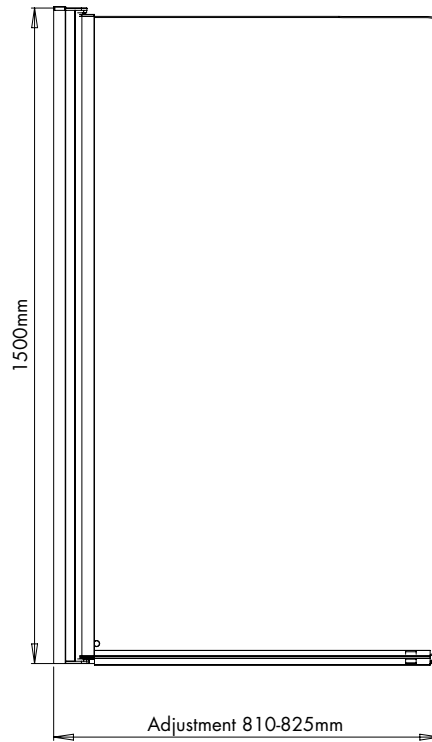

Instinct 6 Power Shower Bath Screen (Reversible) IND10CS, IND10CB, IND10CBR

Specification

Frame Finish	Chrome (IND10CS) Black (IND10CB) Brushed Brass (IND10CBR)
Glass Finish	Clear
Cover Finish	Chrome, Black or Brushed Brass
Fixings	Concealed
Seals	Clear PVC
Dimensions	1500(h) x 815(w) mm
Adjustment	810-825mm
Weight	17.08kg

Features

Design	Frameless with square glass
Safety Standard	BS EN 14428
Watertight	Unique sealing system between vertical and horizontal aluminium
Compatibility	Suitable for use with power showers

Key Features + Benefits