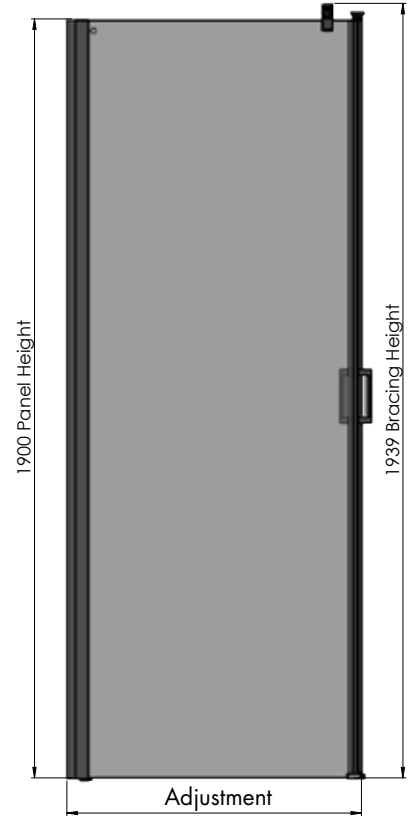

### Instinct 6 Frameless Pivot Doors Shower Enclosures Pivot Doors, Side Panels

#### Pivot Door (Alcove Fitting)

#### Pivot Door + Side Panel

**Door**

**Side Panel**

Pivot Door (Alcove Fitting)			
Size	Opening	Adjustment	Weight
760mm	640mm	710-750mm	TBC
800mm	680mm	750-790mm	TBC
900mm	780mm	850-890mm	TBC

Pivot Door (Doors)			
Size	Aperture	Adjustment	Weight
760mm	640mm	715-735mm	TBC
800mm	680mm	755-775mm	TBC
900mm	780mm	855-875mm	TBC

Pivot Door (Side Panels)		
Size	Adjustment	Weight
760mm	720-740mm	TBC
800mm	760-780mm	TBC
900mm	860-880mm	TBC