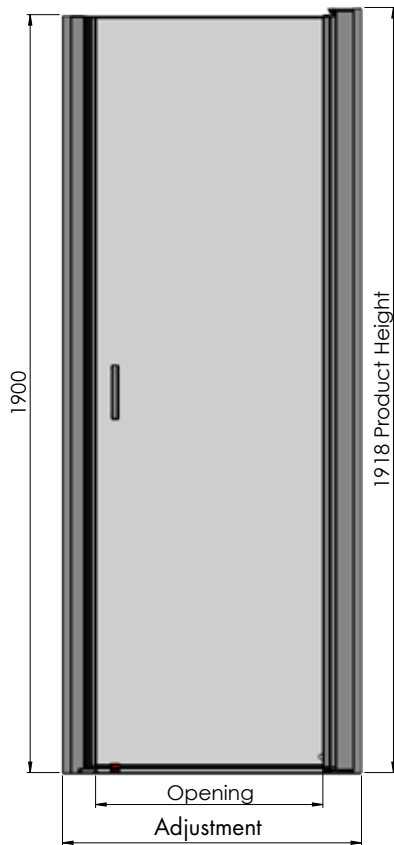

#### Side Panels (For use with doors above)

Chrome	Black	Size	Door Opening Aperture	Adjustment Alcove Fitting	Weight
V2INF1R76CS	V2INF1R76CB	760mm	-	720-740mm	TBC
V2INF1R8CS	V2INF1R8CB	800mm	-	760-780mm	TBC
V2INF1R9CS	V2INF1R9CB	900mm	-	860-880mm	TBC

#### Pivot Door Alcove Fitting – Doors

Chrome	Black	Size	Door Opening Aperture	Adjustment Alcove Fitting	Weight
V2INF76CS	V2INF76CB	760mm	640mm	710-750mm	TBC
V2INF8CS	V2INF8CB	800mm	680mm	750-790mm	TBC
V2INF9CS	V2INF9CB	900mm	740mm	850-890mm	TBC

### Instinct 6 Frameless Pivot Doors Shower Enclosures Pivot Doors, Side Panels

#### Pivot Door + Side Panel

**Door**

**Side Panel**

Pivot Door (Alcove Fitting)			
Size	Opening	Adjustment	Weight
760mm	640mm	710-750mm	TBC
800mm	680mm	750-790mm	TBC
900mm	780mm	850-890mm	TBC

Pivot Door (Doors)			
Size	Aperture	Adjustment	Weight
760mm	640mm	715-735mm	TBC
800mm	680mm	755-775mm	TBC
900mm	780mm	855-875mm	TBC