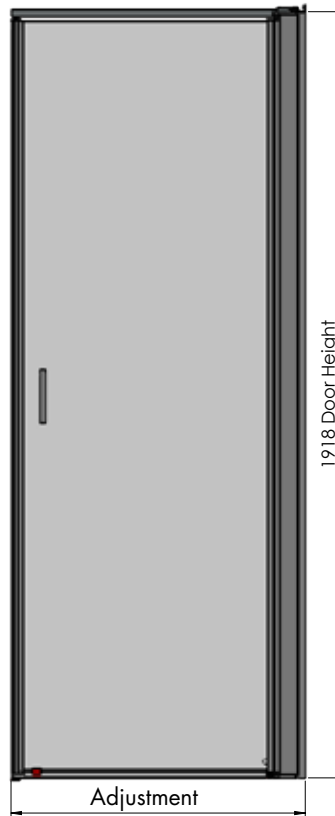

#### Specification

Frame Finish	Chrome or Black
Glass Finish	Clear
Covers Finish	Chrome or Black
Fixings	Concealed
Seals	Magnetic
Dimensions	1920(h) mm
Weight	See below and following pages

#### Side Panels (For use with doors above)

Chrome	Black	Size	Door Opening Aperture	Adjustment Alcove Fitting	Weight
V2INF1R76CS	V2INF1R76CB	760mm	-	720-740mm	TBC
V2INF1R8CS	V2INF1R8CB	800mm	-	760-780mm	TBC
V2INF1R9CS	V2INF1R9CB	900mm	-	860-880mm	TBC

### Instinct 6 Frameless Pivot Doors Shower Enclosures Pivot Doors, Side Panels

#### Pivot Door + Side Panel

**Door**

**Side Panel**

Pivot Door (Alcove Fitting)			
Size	Opening	Adjustment	Weight
760mm	640mm	710-750mm	TBC
800mm	680mm	750-790mm	TBC
900mm	780mm	850-890mm	TBC

Pivot Door (Doors)			
Size	Aperture	Adjustment	Weight
760mm	640mm	715-735mm	TBC
800mm	680mm	755-775mm	TBC
900mm	780mm	855-875mm	TBC