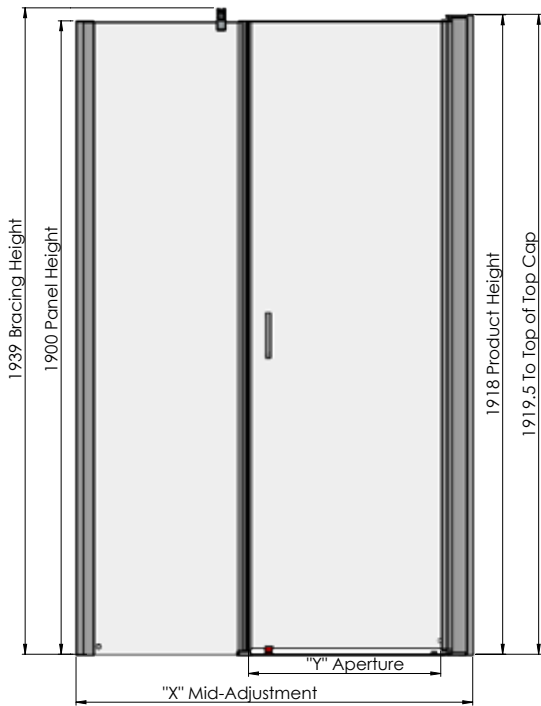

Inline Panels (For use with door above)

| V2INFH10CS | V2INFH10CB | 335mm | - | 950-990mm | TBC |
|------------|------------|-------|---|-------------|-----|
| V2INFH12CS | V2INFH12CB | 535mm | - | 1150-1190mm | TBC |
| V2INFH14CS | V2INFH14CB | 735mm | - | 1350-1390mm | TBC |
| V2INFH15CS | V2INFH15CB | 835mm | - | 1450-1490mm | TBC |

Technical Data Sheet | Shower Enclosures

Instinct 6 Frameless Pivot Doors Shower Enclosures Pivot Doors, Side Panels + Inline Panels

Pivot Door with Inline Panel (Alcove Fitting)

Pivot Door with Inline Panel + Side Panel

Door with Inline

Side Panel

Pivot Door with Inline Panel Alcove Fitting

| Doors | | | |
|---|---------|-------------|--------|
| Size | Opening | Adjustment | Weight |
| 665mm | 600mm | | TBC |
| Inline Panels (For use with door above) | | | |
| 335mm | - | 950-990mm | TBC |
| 535mm | - | 1150-1190mm | TBC |
| 735mm | - | 1350-1390mm | TBC |
| 835mm | - | 1450-1490mm | TBC |

Pivot Door with Inline Panel Corner Fitting

| Doors | | | |
|---|---------|-------------|--------|
| Size | Opening | Adjustment | Weight |
| 665mm | 600mm | | TBC |
| Inline Panels (For use with door above) | | | |
| 335mm | | 960-980mm | TBC |
| 535mm | | 1160-1180mm | TBC |
| 735mm | | 1360-1380mm | TBC |
| 835mm | | 1460-1480mm | TBC |