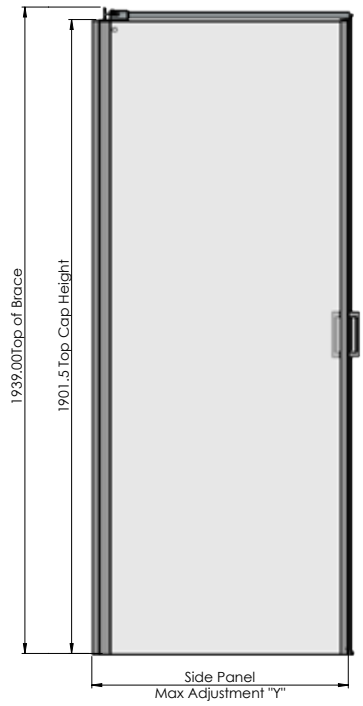

Inline Panels (For use with door above)

| V2INFH10CS | V2INFH10CB | 335mm | - | 950-990mm | TBC |
|------------|------------|-------|---|-------------|-----|
| V2INFH12CS | V2INFH12CB | 535mm | - | 1150-1190mm | TBC |
| V2INFH14CS | V2INFH14CB | 735mm | - | 1350-1390mm | TBC |
| V2INFH15CS | V2INFH15CB | 835mm | - | 1450-1490mm | TBC |

Technical Data Sheet | Shower Enclosures

Instinct 6 Frameless Pivot Doors Shower Enclosures Pivot Doors, Side Panels + Inline Panels

Pivot Door with Inline Panel (Alcove Fitting)

Pivot Door with Inline Panel + Side Panel

Door with Inline

Side Panel

Pivot Door with Inline Panel Alcove Fitting

| Doors | | | |
|---|---------|-------------|--------|
| Size | Opening | Adjustment | Weight |
| 665mm | 600mm | | TBC |
| Inline Panels (For use with door above) | | | |
| 335mm | - | 950-990mm | TBC |
| 535mm | - | 1150-1190mm | TBC |
| 735mm | - | 1350-1390mm | TBC |
| 835mm | - | 1450-1490mm | TBC |

Pivot Door with Inline Panel Corner Fitting

| Doors | | | |
|---|---------|-------------|--------|
| Size | Opening | Adjustment | Weight |
| 665mm | 600mm | | TBC |
| Inline Panels (For use with door above) | | | |
| 335mm | | 960-980mm | TBC |
| 535mm | | 1160-1180mm | TBC |
| 735mm | | 1360-1380mm | TBC |
| 835mm | | 1460-1480mm | TBC |