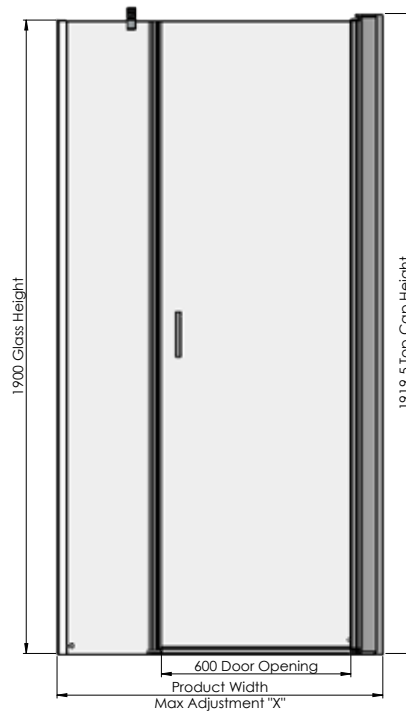

Instinct 6 Frameless 1200mm
Pivot Door with Inline Panel in Black

Key Features + Benefits

Specification

| | |
|---------------|-------------------------------|
| Frame Finish | Chrome or Black |
| Glass Finish | Clear |
| Covers Finish | Chrome or Black |
| Fixings | Concealed |
| Seals | Magnetic |
| Dimensions | 1920(h) mm |
| Weight | See below and following pages |

Technical Data Sheet | Shower Enclosures

Instinct 6 Frameless Pivot Doors Shower Enclosures Pivot Doors, Side Panels + Inline Panels

Pivot Door with Inline Panel (Alcove Fitting)

Pivot Door with Inline Panel + Side Panel

Door with Inline

Side Panel

Pivot Door with Inline Panel Alcove Fitting

| Doors | | | |
|---|---------|-------------|--------|
| Size | Opening | Adjustment | Weight |
| 665mm | 600mm | | TBC |
| Inline Panels (For use with door above) | | | |
| 335mm | - | 950-990mm | TBC |
| 535mm | - | 1150-1190mm | TBC |
| 735mm | - | 1350-1390mm | TBC |
| 835mm | - | 1450-1490mm | TBC |

Pivot Door with Inline Panel Corner Fitting

| Doors | | | |
|---|---------|-------------|--------|
| Size | Opening | Adjustment | Weight |
| 665mm | 600mm | | TBC |
| Inline Panels (For use with door above) | | | |
| 335mm | | 960-980mm | TBC |
| 535mm | | 1160-1180mm | TBC |
| 735mm | | 1360-1380mm | TBC |
| 835mm | | 1460-1480mm | TBC |