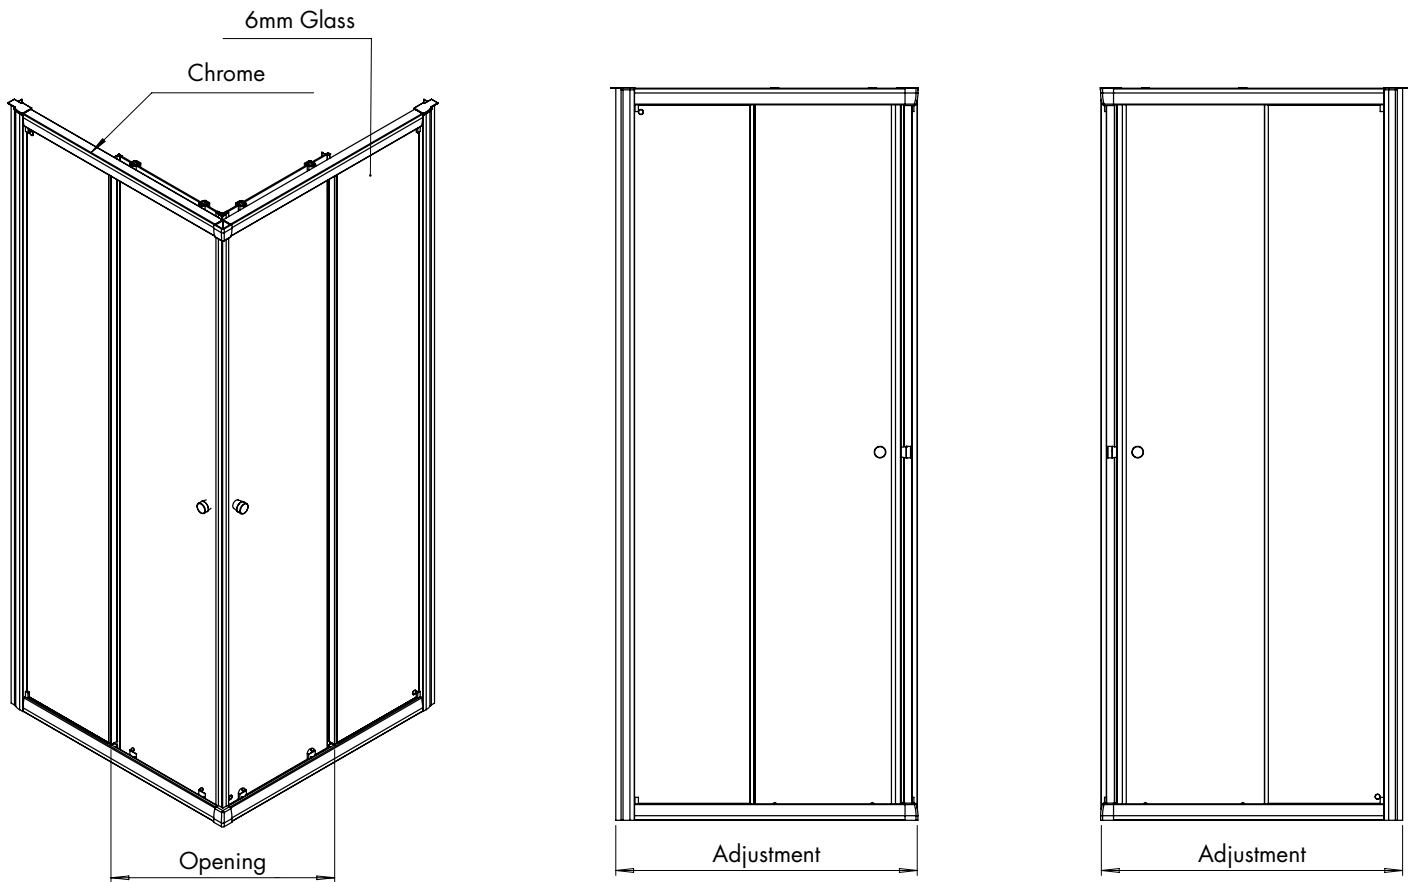

#### Specification

Frame Finish	Chrome
Glass Finish	Clear
Covers Finish	Chrome
Fixings	Concealed
Seals	Magnetic
Dimensions	1900(h) mm
Weight	See below and following pages

#### Corner Entry

	Size	Door Opening Aperture	Adjustment Alcove Fitting	Weight
<b>V2INC7CS</b>	700x700mm	330mm	665-690mm	37.97kg
<b>V2INC76CS</b>	760x760mm	375mm	725-750mm	41.48kg
<b>V2INC8CS</b>	800x800mm	400mm	765-790mm	43.39kg
<b>V2INC9CS</b>	900x900mm	470mm	865-890mm	49.19kg
<b>V2INC10CS</b>	1000x1000mm	545mm	965-990mm	55.67kg
<b>V2INC79CS</b>	700x900mm	400mm	665-690 / 865-890mm	43.72kg
<b>V2INC769CS</b>	760x900mm	425mm	725-750 / 865-890mm	45.87kg
<b>V2INC7610CS</b>	760x1000mm	460mm	725-750 / 965-990mm	48.62kg
<b>V2INC89CS</b>	800x900mm	435mm	765-790 / 865-890mm	46.72kg
<b>V2INC810CS</b>	800x1000mm	510mm	765-790 / 965-990mm	47.27kg
<b>V2INC812CS</b>	800x1200mm	545mm	765-790 / 1165-1190mm	55.27kg

#### Corner Entry

Corner Entry			
Size	Adjustment	Opening	Weight
700x700mm	665-690mm	330mm	37.97kg
760x760mm	725-750mm	375mm	41.48kg
800x800mm	765-790mm	400mm	43.39kg
900x900mm	865-890mm	470mm	49.19kg
1000x1000mm	965-990mm	545mm	55.67kg

Corner Entry (Offset)			
Size	Adjustment	Opening	Weight
700x900mm	665-690 / 865-890mm	400mm	43.72kg
760x900mm	725-750 / 865-890mm	425mm	45.87kg
760x1000mm	725-750 / 965-990mm	460mm	48.62kg
800x900mm	765-790 / 865-890mm	435mm	46.72kg
800x1000mm	765-790 / 965-990mm	510mm	47.27kg
800x1200mm	765-790 / 1165-1190mm	545mm	55.27kg