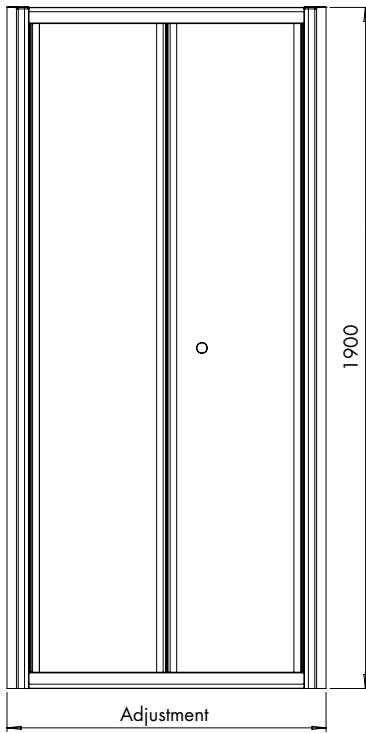

Side Panels

| | Size | Adjustment | Weight |
|-----------|--------|------------|---------|
| V2INR7CS | 700mm | 665-690mm | 18.58kg |
| V2INR76CS | 760mm | 725-750mm | 20.42kg |
| V2INR8CS | 800mm | 765-790mm | 31.31kg |
| V2INR9CS | 900mm | 865-890mm | 24.08kg |
| V2INR10CS | 1000mm | 965-990mm | 28.60kg |

Instinct 6 Bifold Doors Shower Enclosures Bifold Doors, Side Panels

Bifold Door (Alcove Fitting)

| Bifold Door (Alcove Fitting) | | | |
|------------------------------|------------|---------|---------|
| Size | Adjustment | Opening | Weight |
| 760mm | 700-750mm | 435mm | 16.31kg |
| 800mm | 740-790mm | 475mm | 17.20kg |
| 900mm | 840-890mm | 575mm | 18.89kg |
| 1000mm | 940-990mm | 675mm | 21.61kg |

Bifold Door (Side Panel)

| Bifold Door (Side Panels) | | | |
|---------------------------|------------|---------|---------|
| Size | Adjustment | Opening | Weight |
| 760mm | 730-780mm | 460mm | 16.31kg |
| 800mm | 770-820mm | 500mm | 17.20kg |
| 900mm | 870-920mm | 600mm | 18.89kg |
| 1000mm | 970-1020mm | 700mm | 21.61kg |

| Side Panel | | |
|------------|------------|---------|
| Size | Adjustment | Weight |
| 700mm | 665-690mm | 18.58kg |
| 760mm | 725-750mm | 20.42kg |
| 800mm | 765-790mm | 31.31kg |
| 900mm | 865-890mm | 24.08kg |
| 1000mm | 965-990mm | 28.60kg |