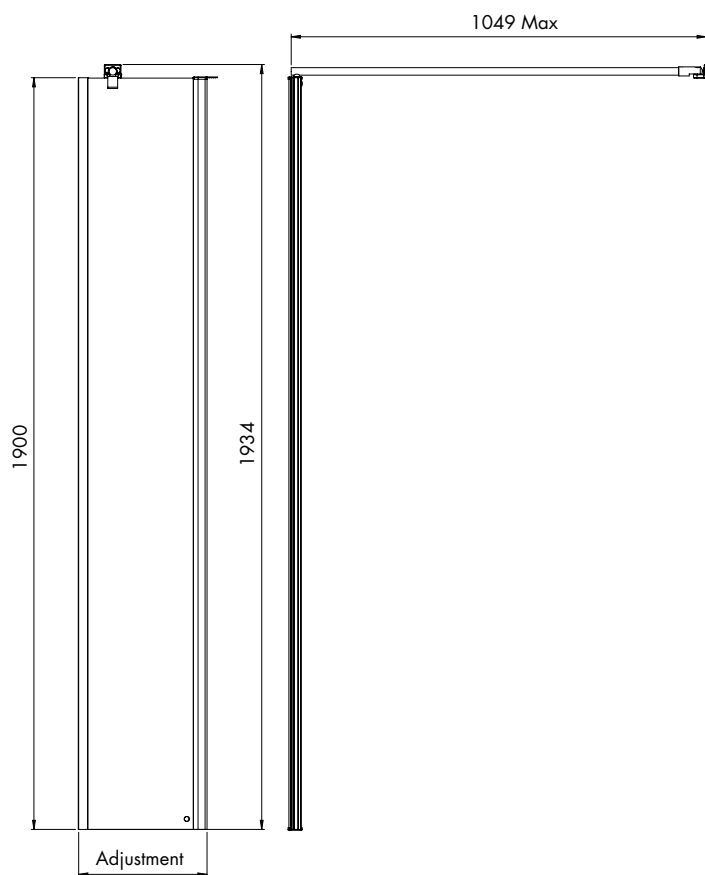

Instinct 6 Bifold Doors Shower Enclosures Bifold Doors, Side Panels

Bifold Door (Alcove Fitting)

| Bifold Door (Alcove Fitting) | | | |
|------------------------------|------------|---------|---------|
| Size | Adjustment | Opening | Weight |
| 760mm | 700-750mm | 435mm | 16.31kg |
| 800mm | 740-790mm | 475mm | 17.20kg |
| 900mm | 840-890mm | 575mm | 18.89kg |
| 1000mm | 940-990mm | 675mm | 21.61kg |

Bifold Door (Side Panel)

| Bifold Door (Side Panels) | | | |
|---------------------------|------------|---------|---------|
| Size | Adjustment | Opening | Weight |
| 760mm | 730-780mm | 460mm | 16.31kg |
| 800mm | 770-820mm | 500mm | 17.20kg |
| 900mm | 870-920mm | 600mm | 18.89kg |
| 1000mm | 970-1020mm | 700mm | 21.61kg |

| Side Panel | | |
|------------|------------|---------|
| Size | Adjustment | Weight |
| 700mm | 665-690mm | 18.58kg |
| 760mm | 725-750mm | 20.42kg |
| 800mm | 765-790mm | 31.31kg |
| 900mm | 865-890mm | 24.08kg |
| 1000mm | 965-990mm | 28.60kg |

Instinct 6 Bifold Doors Shower Enclosures Inline Panels

Bifold Door (Inline Panel)

Sliding Door (Inline Panel)

| Size | Adjustment | Weight |
|-------|-------------------|---------|
| 200mm | +200 to door size | 7.54kg |
| 300mm | +300 to door size | 10.47kg |