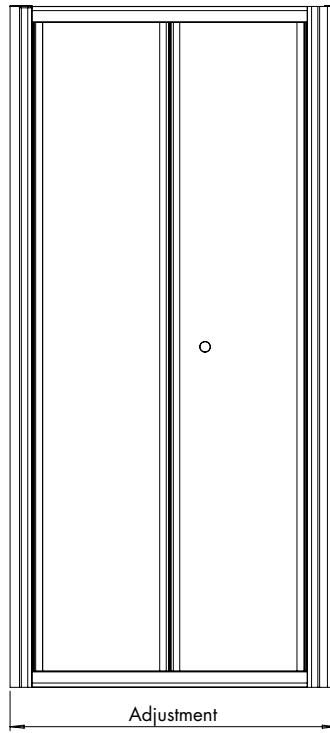

Instinct 6 Bifold Doors Shower Enclosures Bifold Doors, Side Panels + Inline Panels

Instinct 6 1000mm
Bifold Door + Side Panel in Chrome

Instinct 6 800mm
Bifold Door in Chrome

Specification

| | |
|---------------|-------------------------------|
| Frame Finish | Chrome |
| Glass Finish | Clear |
| Covers Finish | Chrome |
| Fixings | Concealed |
| Seals | Magnetic |
| Dimensions | 1900(h) mm |
| Weight | See below and following pages |

Side Panels

| | Size | Adjustment | Weight |
|-----------|--------|------------|---------|
| V2INR7CS | 700mm | 665-690mm | 18.58kg |
| V2INR76CS | 760mm | 725-750mm | 20.42kg |
| V2INR8CS | 800mm | 765-790mm | 31.31kg |
| V2INR9CS | 900mm | 865-890mm | 24.08kg |
| V2INR10CS | 1000mm | 965-990mm | 28.60kg |

Instinct 6 Bifold Doors Shower Enclosures Bifold Doors, Side Panels

Bifold Door (Alcove Fitting)

| Bifold Door (Alcove Fitting) | | | |
|------------------------------|------------|---------|---------|
| Size | Adjustment | Opening | Weight |
| 760mm | 700-750mm | 435mm | 16.31kg |
| 800mm | 740-790mm | 475mm | 17.20kg |
| 900mm | 840-890mm | 575mm | 18.89kg |
| 1000mm | 940-990mm | 675mm | 21.61kg |

Bifold Door (Side Panel)

| Bifold Door (Side Panels) | | | |
|---------------------------|------------|---------|---------|
| Size | Adjustment | Opening | Weight |
| 760mm | 730-780mm | 460mm | 16.31kg |
| 800mm | 770-820mm | 500mm | 17.20kg |
| 900mm | 870-920mm | 600mm | 18.89kg |
| 1000mm | 970-1020mm | 700mm | 21.61kg |