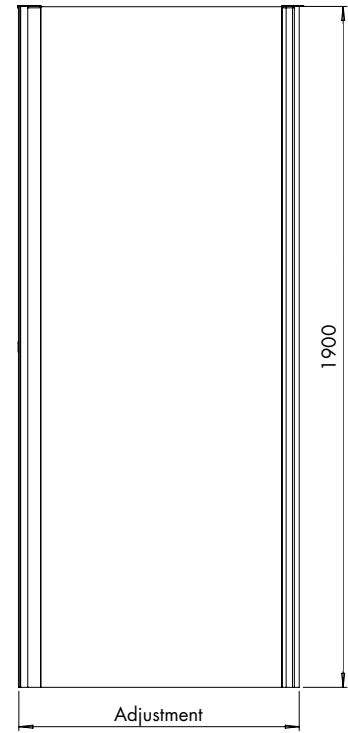

Side Panels

| | Size | Adjustment | Weight |
|-----------|--------|------------|---------|
| V2INR7CS | 700mm | 665-690mm | 18.58kg |
| V2INR76CS | 760mm | 725-750mm | 20.42kg |
| V2INR8CS | 800mm | 765-790mm | 31.31kg |
| V2INR9CS | 900mm | 865-890mm | 24.08kg |
| V2INR10CS | 1000mm | 965-990mm | 28.60kg |

Instinct 6 Bifold Doors Shower Enclosures Bifold Doors, Side Panels

Bifold Door (Alcove Fitting)

| Bifold Door (Alcove Fitting) | | | |
|------------------------------|------------|---------|---------|
| Size | Adjustment | Opening | Weight |
| 760mm | 700-750mm | 435mm | 16.31kg |
| 800mm | 740-790mm | 475mm | 17.20kg |
| 900mm | 840-890mm | 575mm | 18.89kg |
| 1000mm | 940-990mm | 675mm | 21.61kg |

Bifold Door (Side Panel)

| Bifold Door (Side Panels) | | | |
|---------------------------|------------|---------|---------|
| Size | Adjustment | Opening | Weight |
| 760mm | 730-780mm | 460mm | 16.31kg |
| 800mm | 770-820mm | 500mm | 17.20kg |
| 900mm | 870-920mm | 600mm | 18.89kg |
| 1000mm | 970-1020mm | 700mm | 21.61kg |

| Side Panel | | |
|------------|------------|---------|
| Size | Adjustment | Weight |
| 700mm | 665-690mm | 18.58kg |
| 760mm | 725-750mm | 20.42kg |
| 800mm | 765-790mm | 31.31kg |
| 900mm | 865-890mm | 24.08kg |
| 1000mm | 965-990mm | 28.60kg |