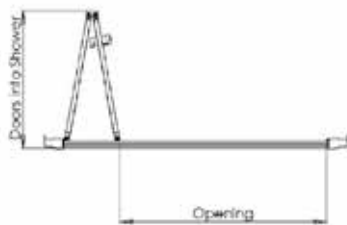

Side Panels

| | Size | Adjustment | Weight |
|-----------|--------|------------|---------|
| V2INR7CS | 700mm | 665-690mm | 18.58kg |
| V2INR76CS | 760mm | 725-750mm | 20.42kg |
| V2INR8CS | 800mm | 765-790mm | 31.31kg |
| V2INR9CS | 900mm | 865-890mm | 24.08kg |
| V2INR10CS | 1000mm | 965-990mm | 28.60kg |

Instinct 6 Bifold Doors Shower Enclosures Bifold Doors, Side Panels

Bifold Door (Alcove Fitting)

| Bifold Door (Alcove Fitting) | | | |
|------------------------------|------------|---------|---------|
| Size | Adjustment | Opening | Weight |
| 760mm | 700-750mm | 435mm | 16.31kg |
| 800mm | 740-790mm | 475mm | 17.20kg |
| 900mm | 840-890mm | 575mm | 18.89kg |
| 1000mm | 940-990mm | 675mm | 21.61kg |

Bifold Door (Side Panel)

| Bifold Door (Side Panels) | | | |
|---------------------------|------------|---------|---------|
| Size | Adjustment | Opening | Weight |
| 760mm | 730-780mm | 460mm | 16.31kg |
| 800mm | 770-820mm | 500mm | 17.20kg |
| 900mm | 870-920mm | 600mm | 18.89kg |
| 1000mm | 970-1020mm | 700mm | 21.61kg |

| Side Panel | | |
|------------|------------|---------|
| Size | Adjustment | Weight |
| 700mm | 665-690mm | 18.58kg |
| 760mm | 725-750mm | 20.42kg |
| 800mm | 765-790mm | 31.31kg |
| 900mm | 865-890mm | 24.08kg |
| 1000mm | 965-990mm | 28.60kg |