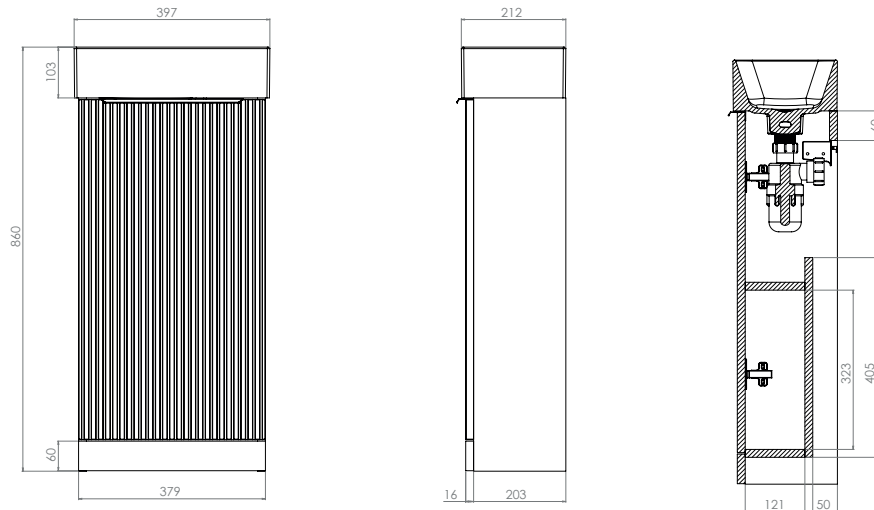

Icaria Fluted 400mm Fluted Floor Standing Single Door Cloakroom Basin Unit INSTFLO41527

Specification

Finish	Swiss Oak
Dimensions	860(h) x 397(w) x 212(d) mm
Weight	8.4kg
Carcass Thickness	16mm
Carcass Material	MDF
Carcass Finish	Painted
Internal Cabinet Colour	Grey
Plumbing Void	50mm
Cabinet Fixing Type	-
Door / Drawer Finish	Painted
Door / Frontal Material	MDF
Number of Doors	One
Number of Drawers	None
Number of Internal Shelves	One (Fixed)
Door Handing	Reversible
Hinge / Runner Type	Soft close
Handle / Knob	One chrome plated handles (supplied)
Handle Centres	192mm
Pre-Drilled / Marked for handles	Pilot holes

Icaria Fluted 400mm Fluted Floor Standing Single Door Cloakroom Basin Unit INSTFLO41527

FAQs

Q – How big is the plumbing void?

A – 50mm.

Q – Are the handles fitted?

A – No, the handle needs fixing.

Q – How far apart are the hole centres for the handles?

A – 192mm (comes with pilot holes).

Q – Are the hinges soft close?

A – Yes, the hinges are soft close.

Q – How deep is the unit with door open?

A – Approx 580mm at 90°.

Q – Can the doors be adjusted?

A – The door can be adjusted as detailed in the supplied instructions.

Q – Is the shelf removable?

A – No, the shelf can't be removed.

Q – What is the shelf capacity?

A – Shelf max depth: 121mm.

Q – How many shelves are there?

A – There is one shelf and a base within the unit.