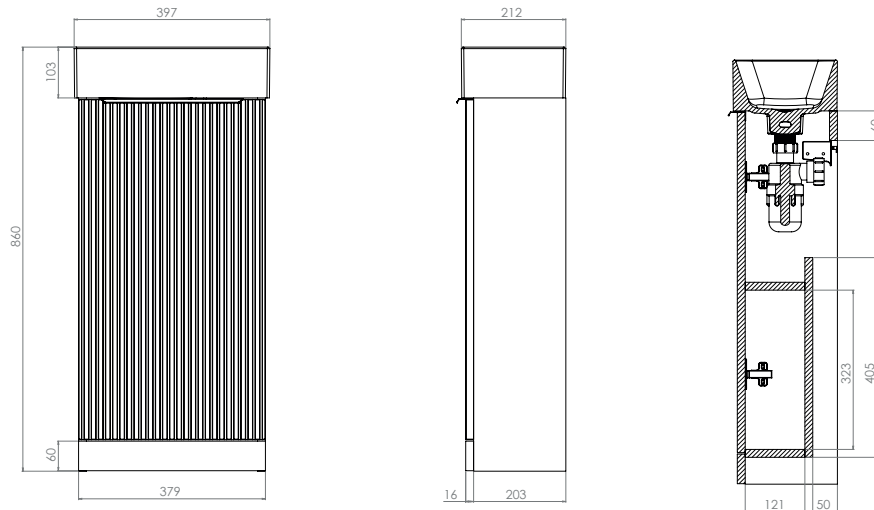

### Icaria Fluted 400mm Fluted Floor Standing Single Door Cloakroom Basin Unit INSTFLO41526

#### Specification

Finish	Matt Powder Blue
Dimensions	860(h) x 397(w) x 212(d) mm
Weight	8.4kg
Carcass Thickness	16mm
Carcass Material	MDF
Carcass Finish	Painted
Internal Cabinet Colour	Grey
Plumbing Void	50mm
Cabinet Fixing Type	-
Door / Drawer Finish	Painted
Door / Frontal Material	MDF
Number of Doors	One
Number of Drawers	None
Number of Internal Shelves	One (Fixed)
Door Handing	Reversible
Hinge / Runner Type	Soft close
Handle / Knob	One chrome plated handles (supplied)
Handle Centres	192mm
Pre-Drilled / Marked for handles	Pilot holes