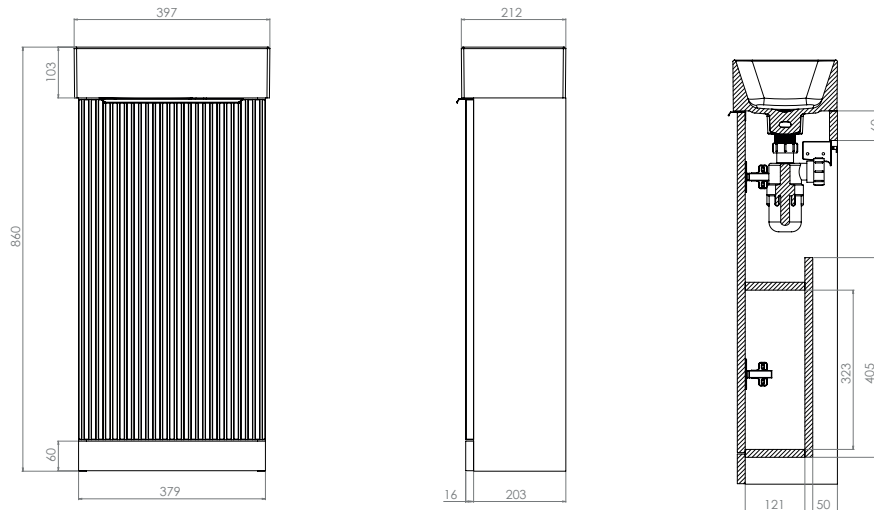

Icaria Fluted 400mm Fluted Floor Standing Single Door Cloakroom Basin Unit INSTFLO41523

Specification

Finish	Matt Willow
Dimensions	860(h) x 397(w) x 212(d) mm
Weight	8.4kg
Carcass Thickness	16mm
Carcass Material	MDF
Carcass Finish	Painted
Internal Cabinet Colour	Grey
Plumbing Void	50mm
Cabinet Fixing Type	-
Door / Drawer Finish	Painted
Door / Frontal Material	MDF
Number of Doors	One
Number of Drawers	None
Number of Internal Shelves	One (Fixed)
Door Handing	Reversible
Hinge / Runner Type	Soft close
Handle / Knob	One chrome plated handles (supplied)
Handle Centres	192mm
Pre-Drilled / Marked for handles	Pilot holes

Icaria Fluted 400mm Fluted Floor Standing Single Door Cloakroom Basin Unit INSTFLO41523

FAQs

Q – How big is the plumbing void?

A – 50mm.

Q – Are the handles fitted?

A – No, the handle needs fixing.

Q – How far apart are the hole centres for the handles?

A – 192mm (comes with pilot holes).

Q – Are the hinges soft close?

A – Yes, the hinges are soft close.

Q – How deep is the unit with door open?

A – Approx 580mm at 90°.

Q – Can the doors be adjusted?

A – The door can be adjusted as detailed in the supplied instructions.

Q – Is the shelf removable?

A – No, the shelf can't be removed.

Q – What is the shelf capacity?

A – Shelf max depth: 121mm.

Q – How many shelves are there?

A – There is one shelf and a base within the unit.