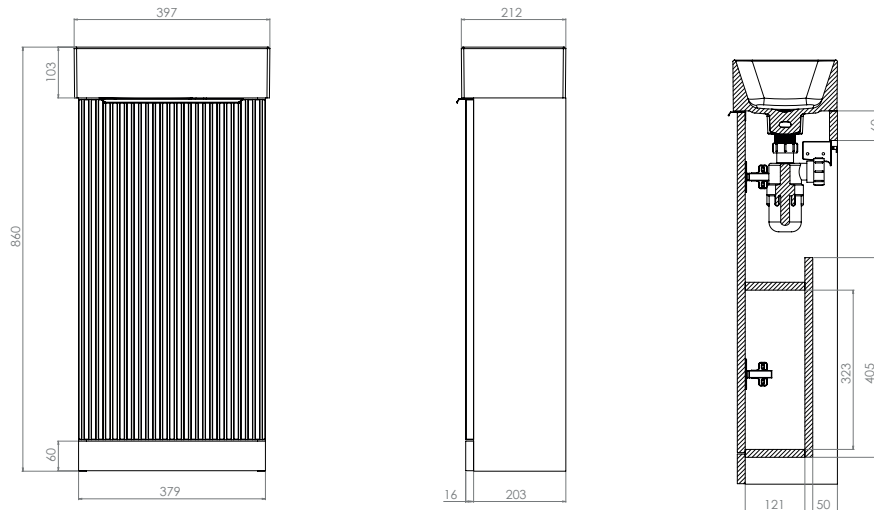

Icaria Fluted 400mm Fluted Floor Standing Single Door Cloakroom Basin Unit INSTFLO41522

Specification

Finish	Matt Dark Blue
Dimensions	860(h) x 397(w) x 212(d) mm
Weight	8.4kg
Carcass Thickness	16mm
Carcass Material	MDF
Carcass Finish	Painted
Internal Cabinet Colour	Grey
Plumbing Void	50mm
Cabinet Fixing Type	-
Door / Drawer Finish	Painted
Door / Frontal Material	MDF
Number of Doors	One
Number of Drawers	None
Number of Internal Shelves	One (Fixed)
Door Handing	Reversible
Hinge / Runner Type	Soft close
Handle / Knob	One chrome plated handles (supplied)
Handle Centres	192mm
Pre-Drilled / Marked for handles	Pilot holes

Icaria Fluted 400mm Fluted Floor Standing Single Door Cloakroom Basin Unit INSTFLO41522

FAQs

Q – How big is the plumbing void?

A – 50mm.

Q – Are the handles fitted?

A – No, the handle needs fixing.

Q – How far apart are the hole centres for the handles?

A – 192mm (comes with pilot holes).

Q – Are the hinges soft close?

A – Yes, the hinges are soft close.

Q – How deep is the unit with door open?

A – Approx 580mm at 90°.

Q – Can the doors be adjusted?

A – The door can be adjusted as detailed in the supplied instructions.

Q – Is the shelf removable?

A – No, the shelf can't be removed.

Q – What is the shelf capacity?

A – Shelf max depth: 121mm.

Q – How many shelves are there?

A – There is one shelf and a base within the unit.