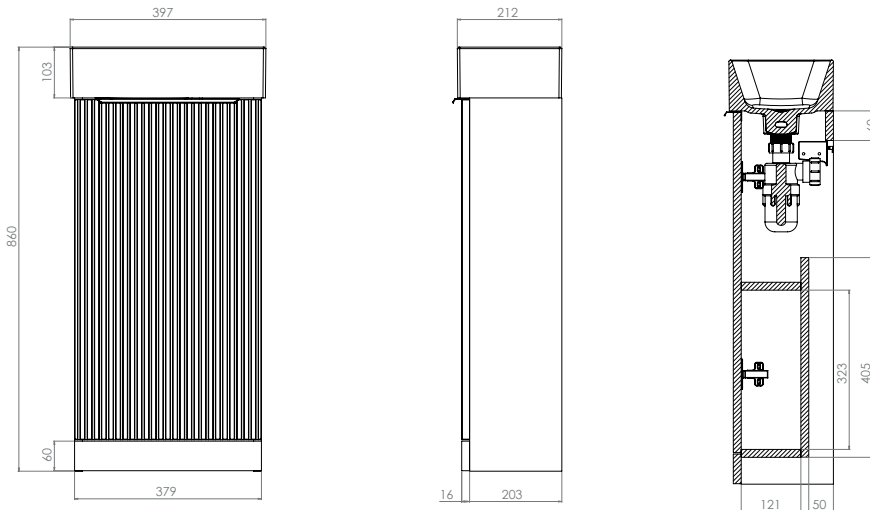

Icaria Fluted 400mm Fluted Floor Standing Single Door Cloakroom Basin Unit INSTFLO41521

Specification

Finish	Matt Light Grey
Dimensions	860(h) x 397(w) x 212(d) mm
Weight	8.4kg
Carcass Thickness	16mm
Carcass Material	MDF
Carcass Finish	Painted
Internal Cabinet Colour	Grey
Plumbing Void	50mm
Cabinet Fixing Type	-
Door / Drawer Finish	Painted
Door / Frontal Material	MDF
Number of Doors	One
Number of Drawers	None
Number of Internal Shelves	One (Fixed)
Door Handing	Reversible
Hinge / Runner Type	Soft close
Handle / Knob	One chrome plated handles (supplied)
Handle Centres	192mm
Pre-Drilled / Marked for handles	Pilot holes

Icaria Fluted 400mm Fluted Floor Standing Single Door Cloakroom Basin Unit INSTFLO41521

FAQs

Q – How big is the plumbing void?

A – 50mm.

Q – Are the handles fitted?

A – No, the handle needs fixing.

Q – How far apart are the hole centres for the handles?

A – 192mm (comes with pilot holes).

Q – Are the hinges soft close?

A – Yes, the hinges are soft close.

Q – How deep is the unit with door open?

A – Approx 580mm at 90°.

Q – Can the doors be adjusted?

A – The door can be adjusted as detailed in the supplied instructions.

Q – Is the shelf removable?

A – No, the shelf can't be removed.

Q – What is the shelf capacity?

A – Shelf max depth: 121mm.

Q – How many shelves are there?

A – There is one shelf and a base within the unit.