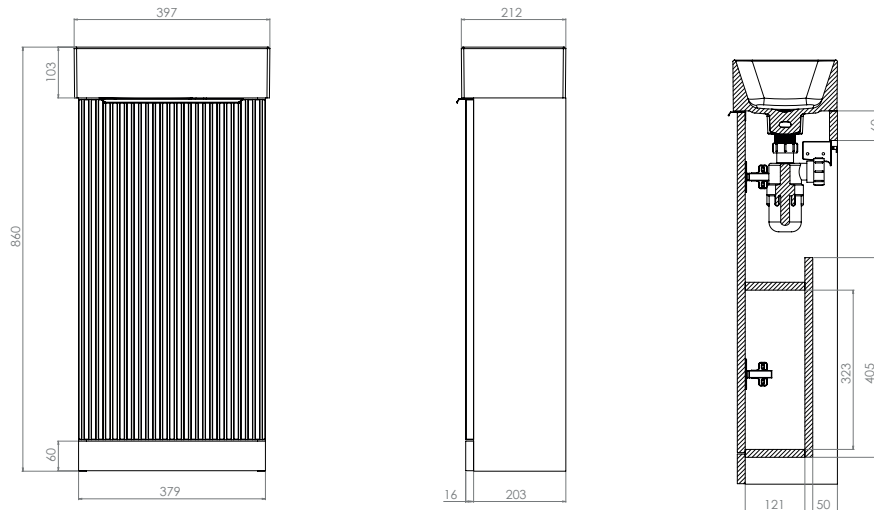

### Icaria Fluted 400mm Fluted Floor Standing Single Door Cloakroom Basin Unit INSTFLO41520

#### Specification

Finish	Matt White
Dimensions	860(h) x 397(w) x 212(d) mm
Weight	8.4kg
Carcass Thickness	16mm
Carcass Material	MDF
Carcass Finish	Painted
Internal Cabinet Colour	Grey
Plumbing Void	50mm
Cabinet Fixing Type	-
Door / Drawer Finish	Painted
Door / Frontal Material	MDF
Number of Doors	One
Number of Drawers	None
Number of Internal Shelves	One (Fixed)
Door Handing	Reversible
Hinge / Runner Type	Soft close
Handle / Knob	One chrome plated handles (supplied)
Handle Centres	192mm
Pre-Drilled / Marked for handles	Pilot holes