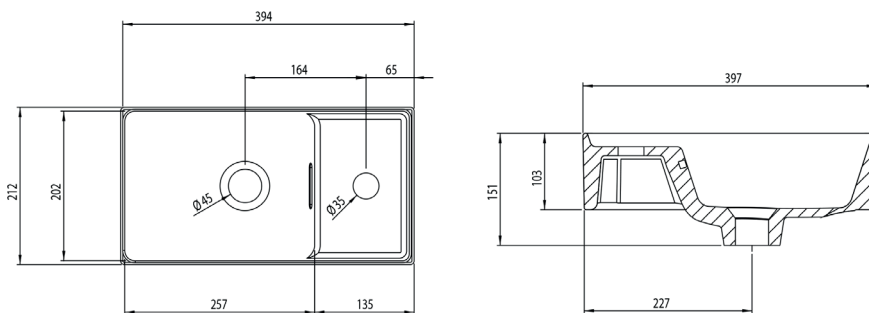

Icaria 400mm Ceramic One Taphole Basin INST041500

Specification

Finish	White
Dimensions	151 (h) x 394(w) x 212(d) mm
Weight	9kg
Basin Material	Ceramic
Overflow	Yes
Chainstay Hole	No
Reversible	Yes
Taphole Positioning	Side