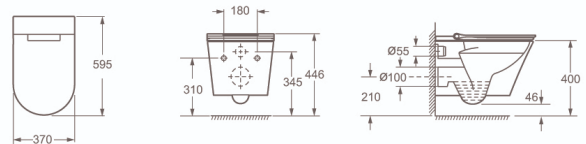

TECHNICAL DATA SHEET

WAVE WALL HUNG SMART WC PAN - RIMLESS

Category: Smart Toilet

Weight: 34kg

Range: Wave

Guarantee: 1 year (extendable to 3 years)

Instinct Code: INSWA001WSM

EAN Code: 5060737385080

Dimensions are in millimetres except thread sizes which are BSP imperial.

Features

- Rimless Easy to Clean anti bacteria pan
- Intelligent, Programmable Smart Bidet WC
- Glass/UF Material
- Easily release and installation when opening the seat in 90 degree
- Easy to install and service
- Simple rotary button control, anodized aluminum material
- Flush mode: wash down