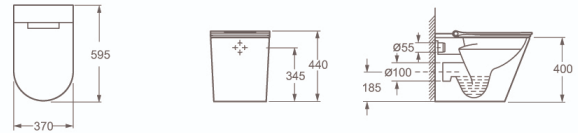

TECHNICAL DATA SHEET

WAVE BACK TO WALL SMART PAN & SEAT

Category: Smart Toilet

Weight: 37kg

Range: Wave

Guarantee: 1 year (extendable to 3 years)

Instinct Code: INSWA001BSM

EAN Code: 5060737385103

Dimensions are in millimetres except thread sizes which are BSP imperial.

Features

- Rimless Easy to Clean anti bacteria pan
- Intelligent, Programmable Smart Bidet WC
- Glass/UF Material
- Easily release and installation when opening the seat in 90 degree
- Easy to install and service
- Simple rotary button control, anodized aluminum material
- Flush mode: wash down