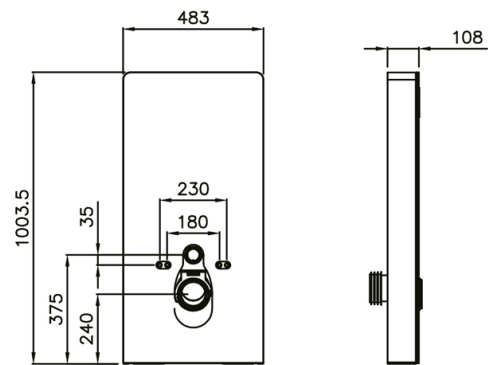

## SENSO SMART TOUCH FREE WAVE FLUSH WALL HUNG CISTERN FRAME

Category:	Smart Cistern Frame	Weight:	22.5kg	Range:	Senso Smart
Guarantee:	3 years manufacturing	Instinct Code:	INSSM002WW	EAN Code:	5060737385066

Dimensions are in millimetres except thread sizes which are BSP imperial.