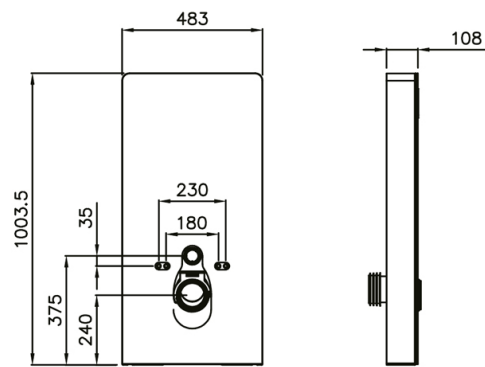

TECHNICAL DATA SHEET

SENSO SMART TOUCH FREE WAVE FLUSH WALL HUNG CISTERN FRAME

Category: Smart Cistern Frame	Weight: 22.5kg	Range: Senso Smart
Guarantee: 3 years manufacturing		Instinct Code: INSSM002WB
		EAN Code: 5060737385073

Dimensions are in millimetres except thread sizes which are BSP imperial.

Features

- Dual Flush cistern
- Safety Glass with Anti Shatter Film
- Easy Installation and Servicing
- Black Glass Finish

Notes

Our guarantee is subject to the product having been installed, used and maintained in accordance with our instructions. All working parts, which are subject to normal wear and tear, are covered for 3 years from proof of purchase date. Our guarantee applies to the original purchaser and is non-transferable.