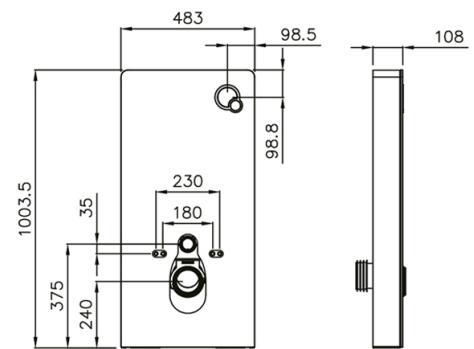

## TOUCH SMART PUSH BUTTON WALL HUNG CISTERN FRAME

Category: Smart Cistern Frame

Weight: 23.3kg

Range: Touch Smart

Guarantee: 3 years manufacturing

Instinct Code: INSSM002PW

EAN Code: 5060737385042

Dimensions are in millimetres except thread sizes which are BSP imperial.