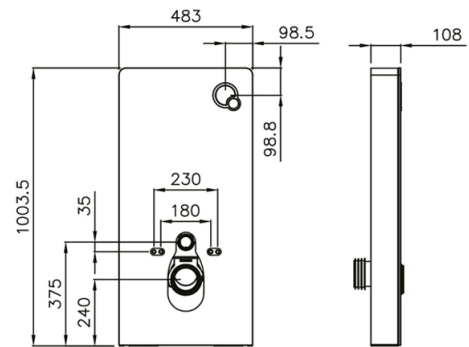

## TOUCH SMART PUSH BUTTON WALL HUNG CISTERN FRAME

Category: Smart Cistern Frame	Weight: 23.3kg	Range: Touch Smart
Guarantee: 3 years manufacturing		Instinct Code: INSSM002PB
		EAN Code: 5060737385059

Dimensions are in millimetres except thread sizes which are BSP imperial.