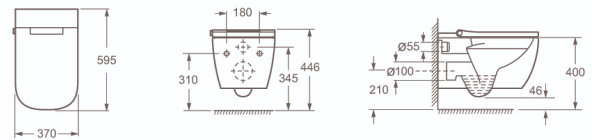

TECHNICAL DATA SHEET

ECSTASY WALL HUNG SMART WC PAN - RIMLESS

Category: Smart Toilet

Weight: 35.5kg

Range: Ecstasy

Guarantee: 1 year (extendable to 3 years)

Instinct Code: INSEC001WSM

EAN Code: 5060737385097

Dimensions are in millimetres except thread sizes which are BSP imperial.

Features

- Rimless Easy to Clean anti bacteria pan
- Intelligent, Programmable Smart Bidet WC
- Glass/UF Material
- Easily release and installation when opening the seat in 90 degree
- Easy to install and service
- Simple rotary button control, anodized aluminum material
- Flush mode: wash down